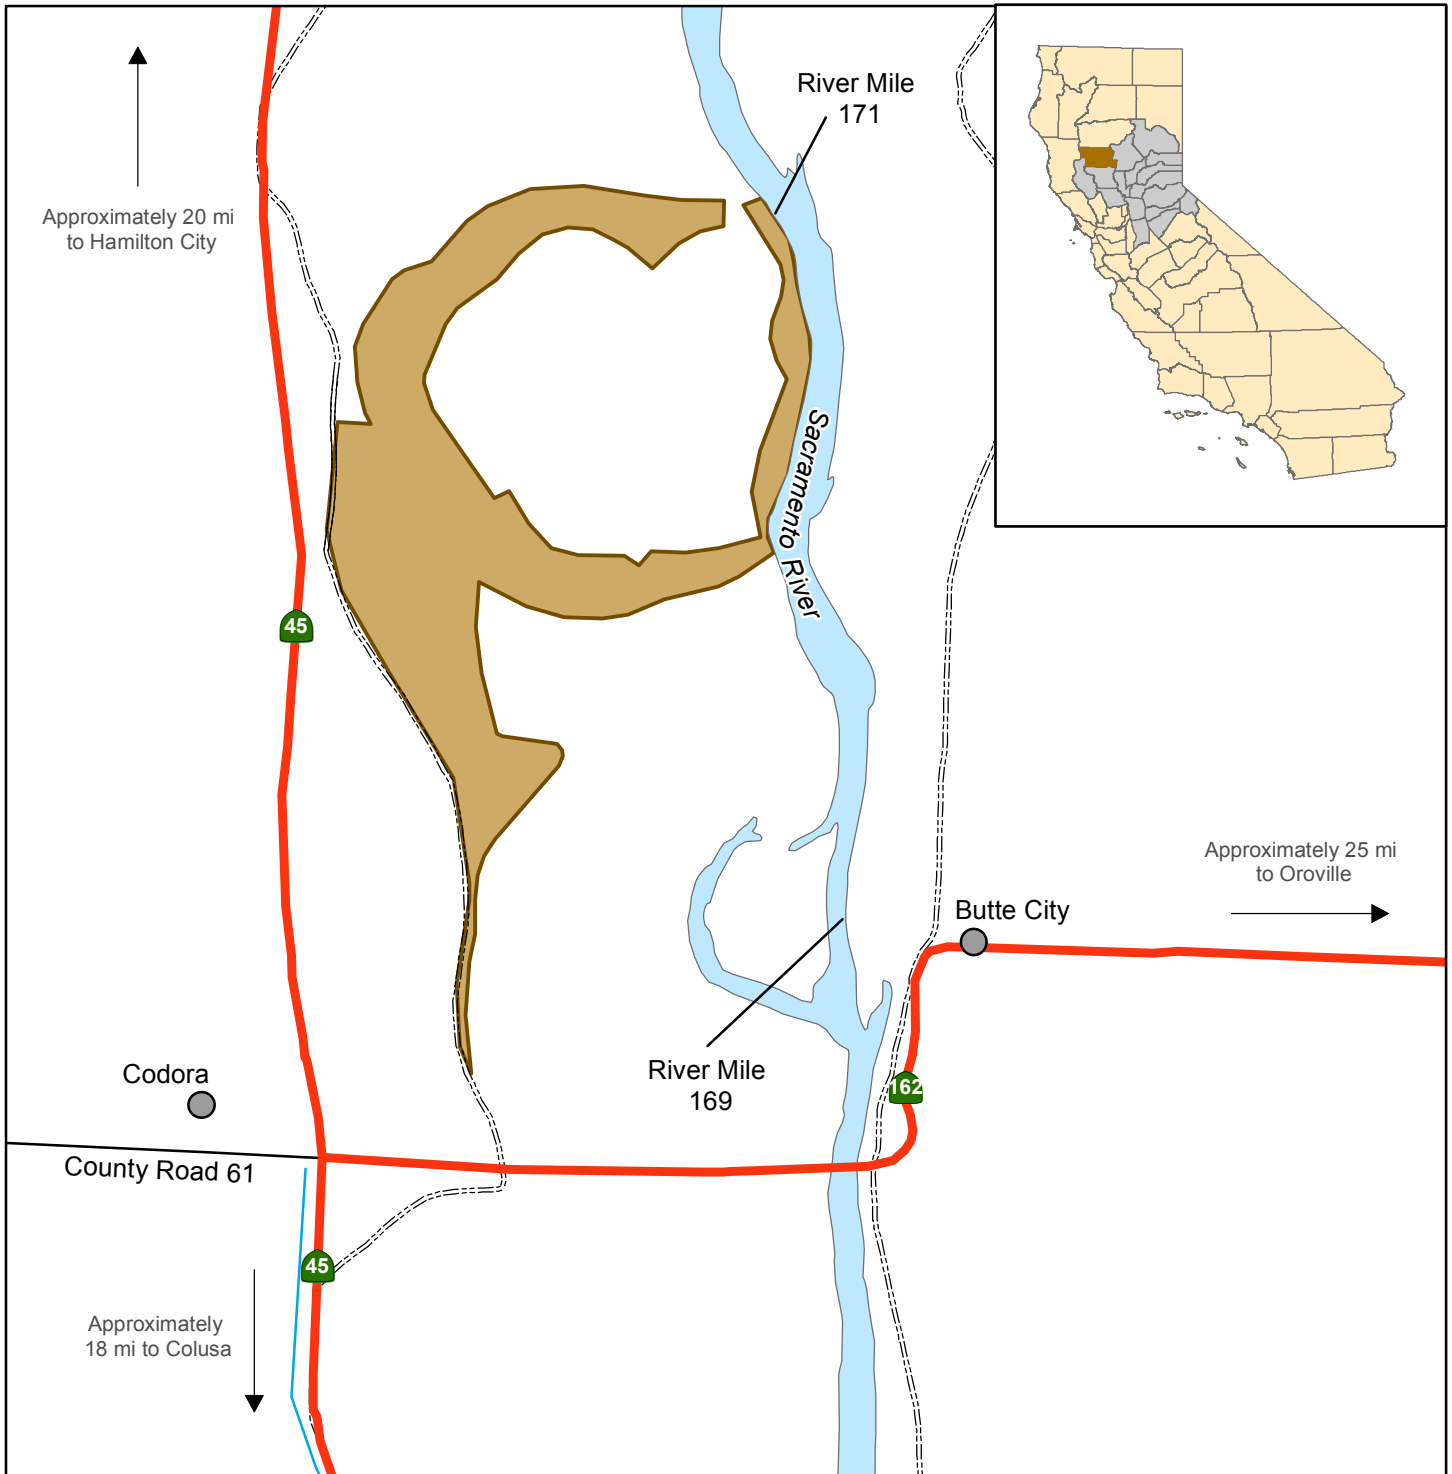

**California Department of Fish and Wildlife
North Central Region
BEEHIVE BEND UNIT
SACRAMENTO RIVER WILDLIFE AREA
Glenn County**

 Wildlife Area	 State Highway	 
 River	 Local Road	
 Levees - No Vehicle Access		

Disclaimer: Boundaries are approximate.
Maps are intended for general purposes only.

December 2014 - WLB