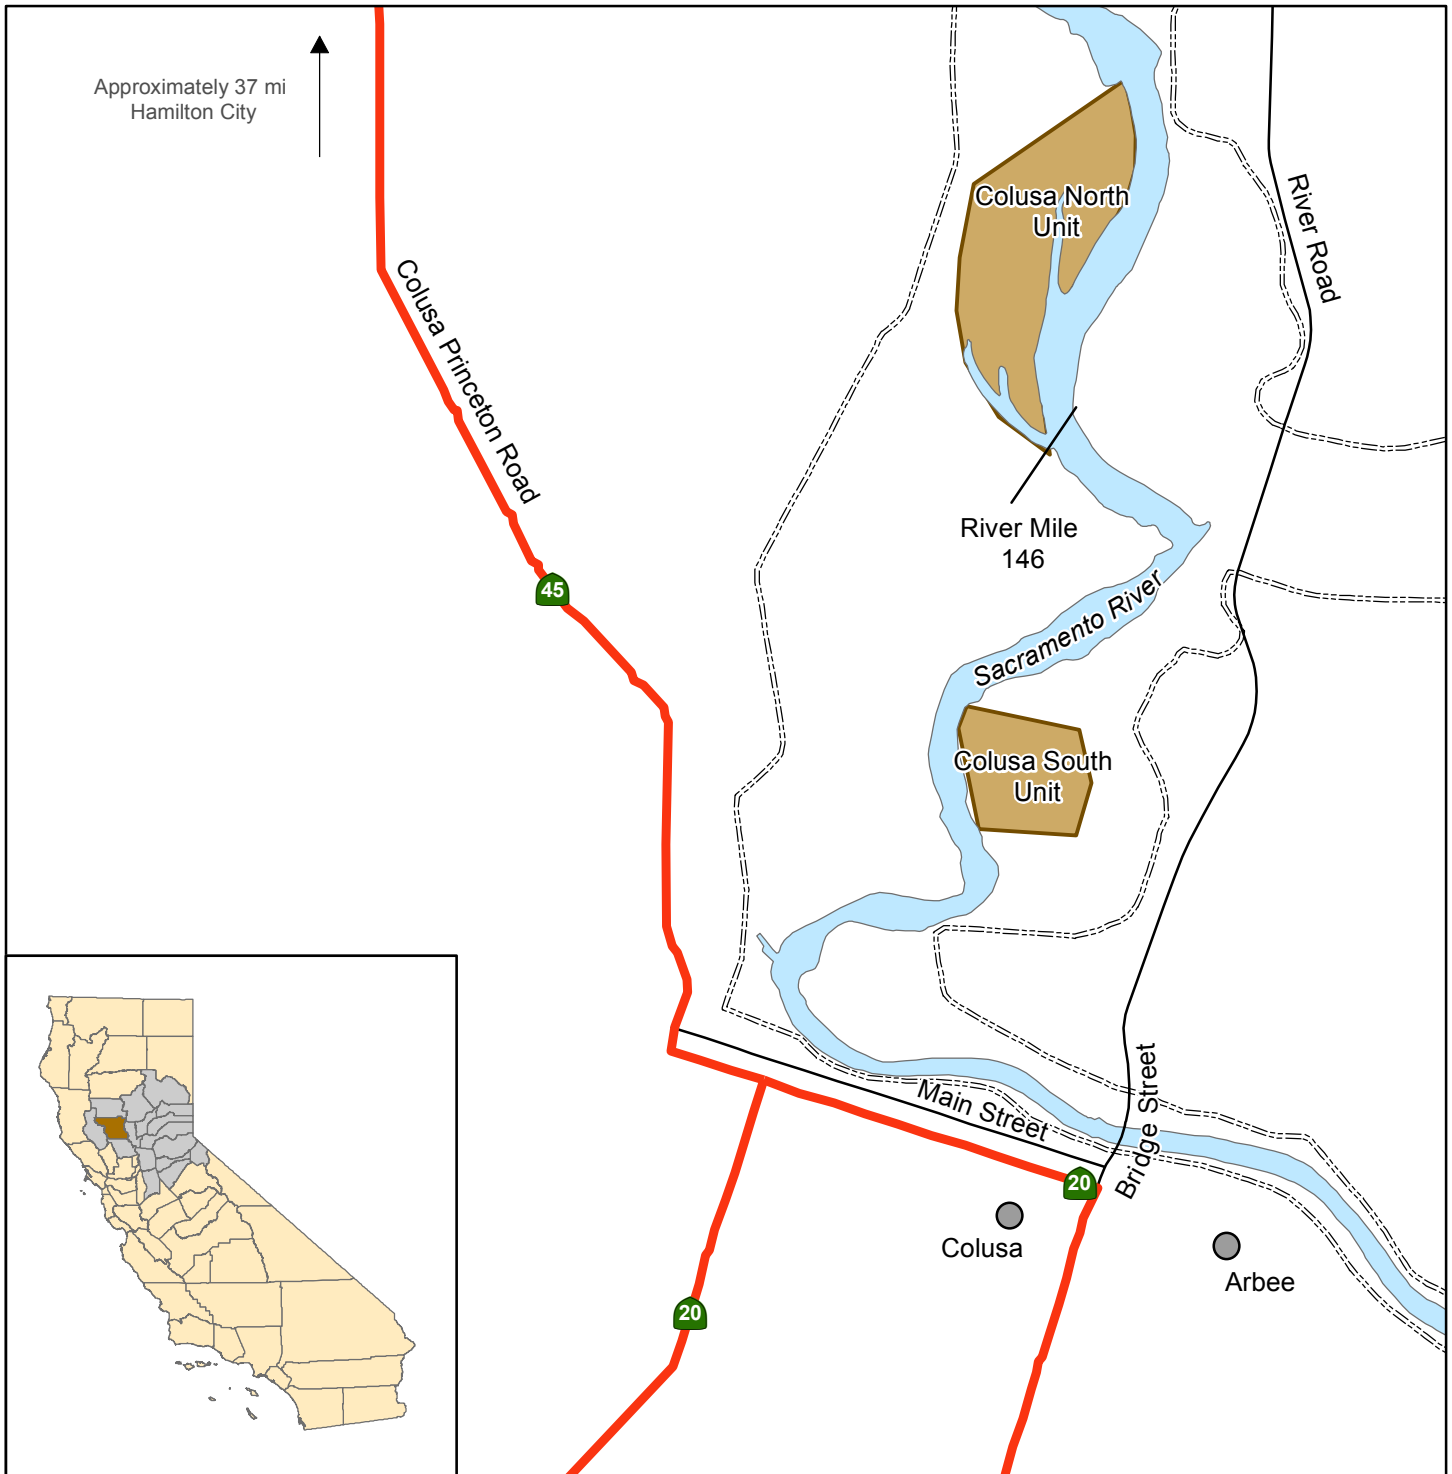

California Department of Fish and Wildlife  
 North Central Region  
**COLUSA UNIT**  
**SACRAMENTO RIVER WILDLIFE AREA**  
 Colusa County

	Wildlife Area		State Highway
	River		Levees - No Vehicle Access
			Local Road

Disclaimer: Boundaries are approximate.  
 Maps are intended for general purposes only.

December 2014 - WLB