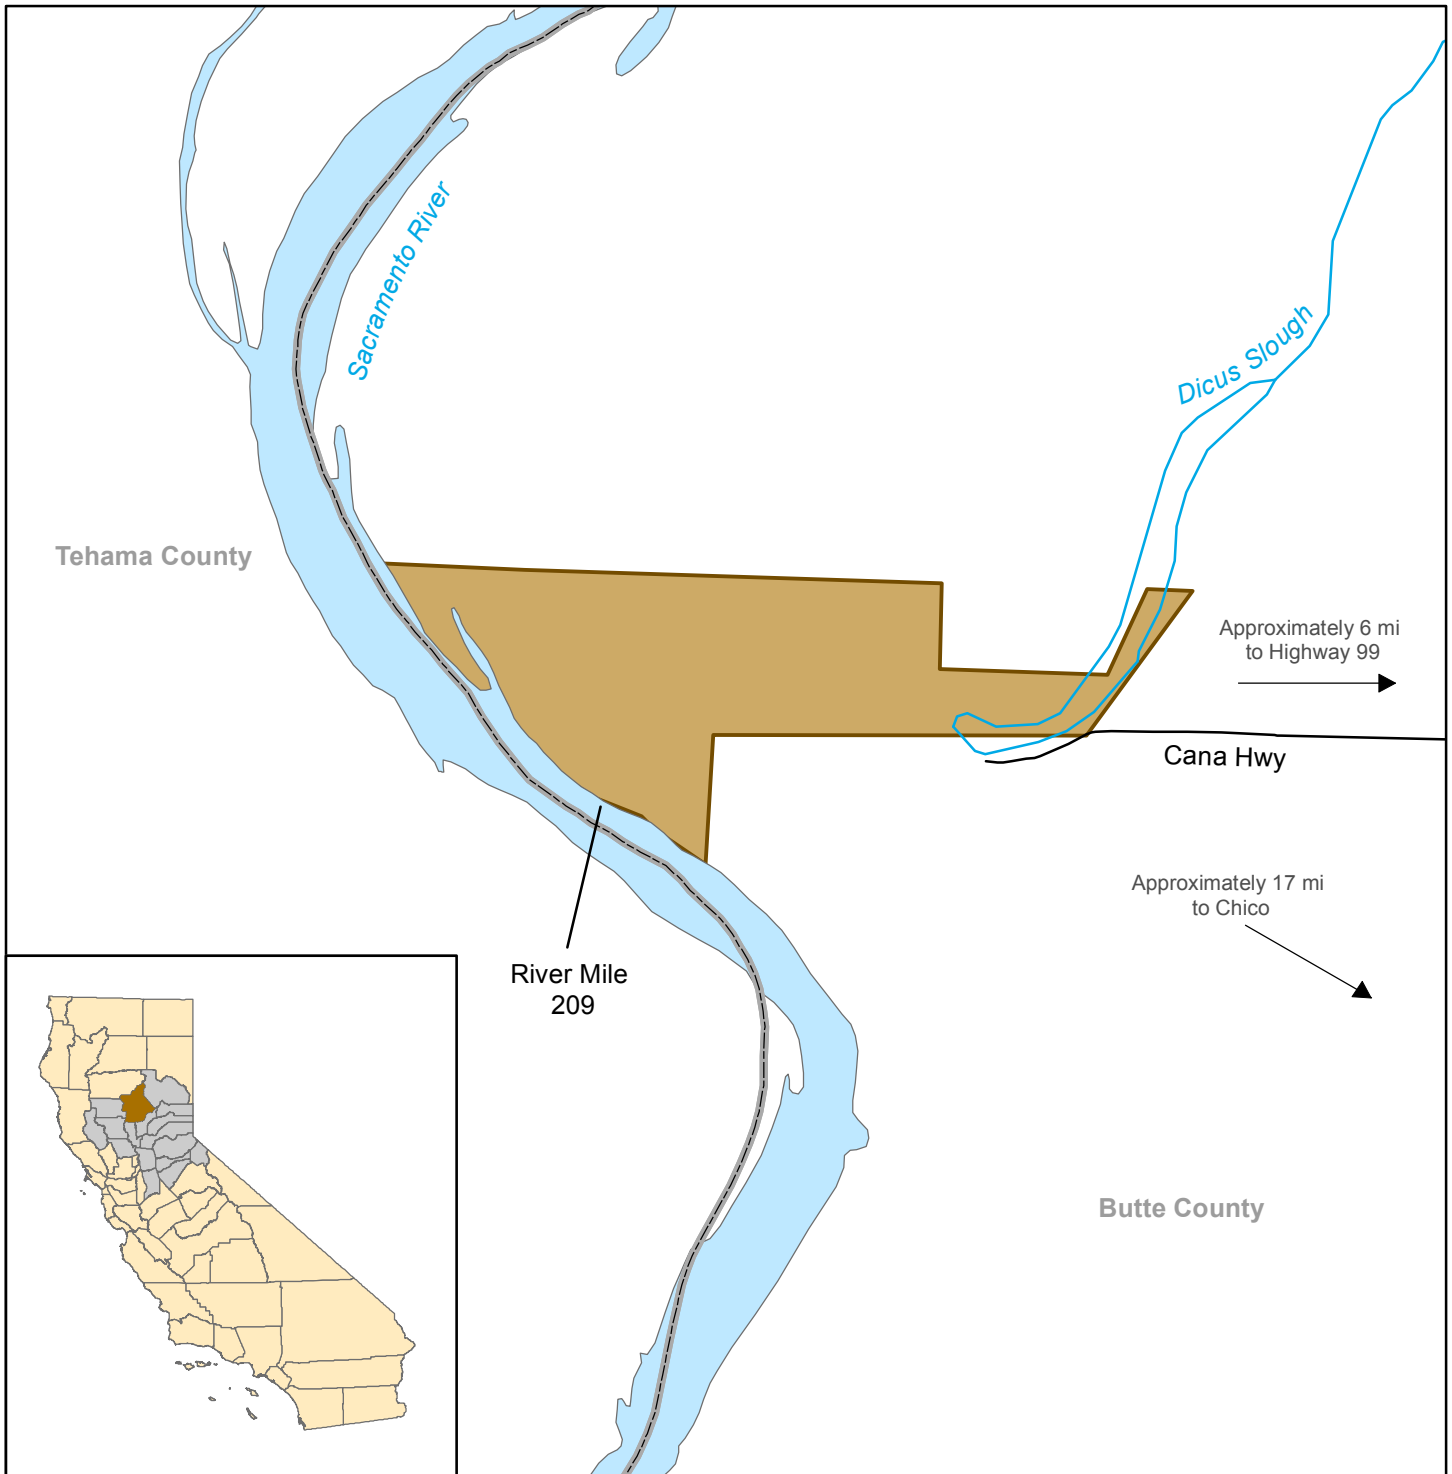

**California Department of Fish and Wildlife
 North Central Region
 DICUS SLOUGH UNIT
 SACRAMENTO RIVER WILDLIFE AREA
 Butte County**

Wildlife Area	County Line		
River	Local Road		

Disclaimer: Boundaries are approximate.
 Maps are intended for general purposes only.