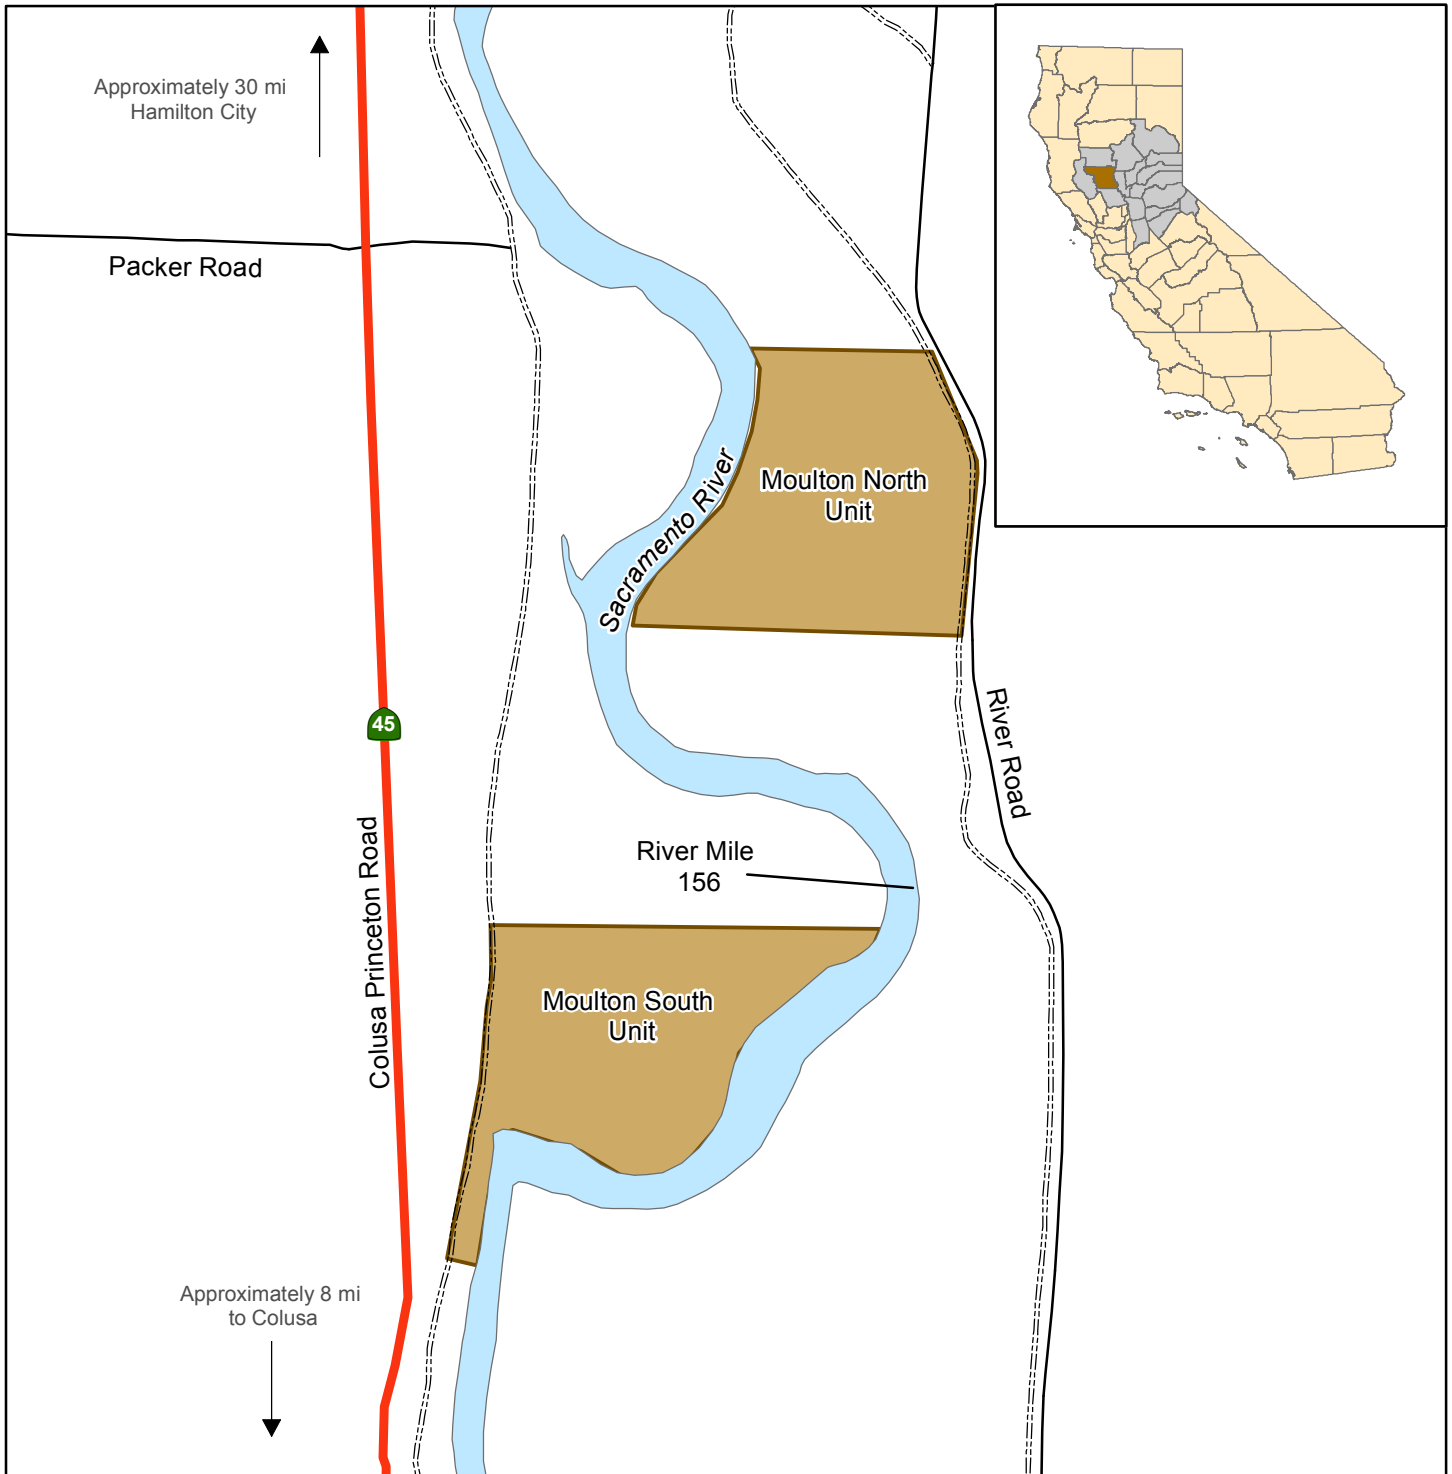

**California Department of Fish and Wildlife
North Central Region
MOULTON UNIT
SACRAMENTO RIVER WILDLIFE AREA
Colusa County**

	Wildlife Area		State Highway
	River		Local Road
			Levees - No Vehicle Access

Disclaimer: Boundaries are approximate.
Maps are intended for general purposes only.

December 2014 - WLB