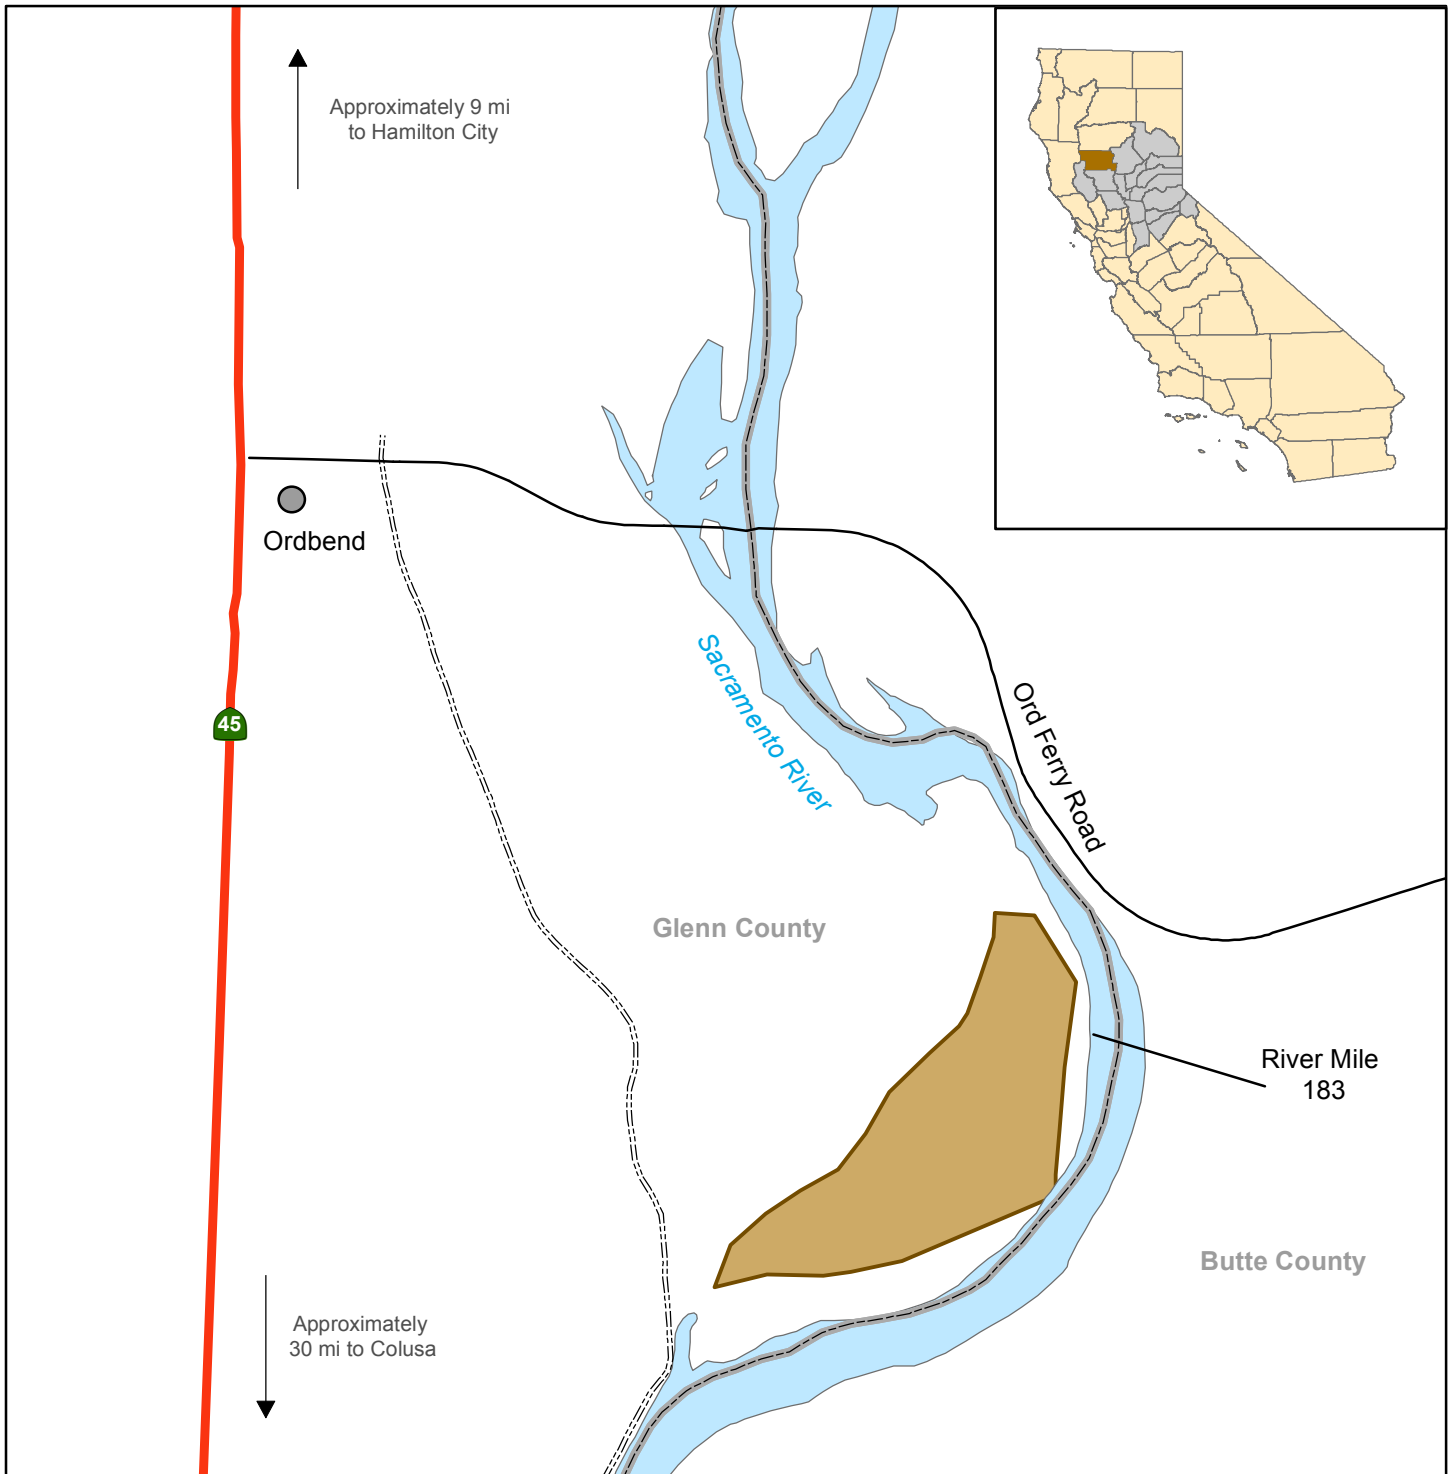

**California Department of Fish and Wildlife  
North Central Region  
ORD BEND UNIT  
SACRAMENTO RIVER WILDLIFE AREA  
Glenn County**

	Wildlife Area		State Highway
	River		Local Road
	County Line		Levees - No Vehicle Access

Disclaimer: Boundaries are approximate.  
Maps are intended for general purposes only.

December 2014 - WLB