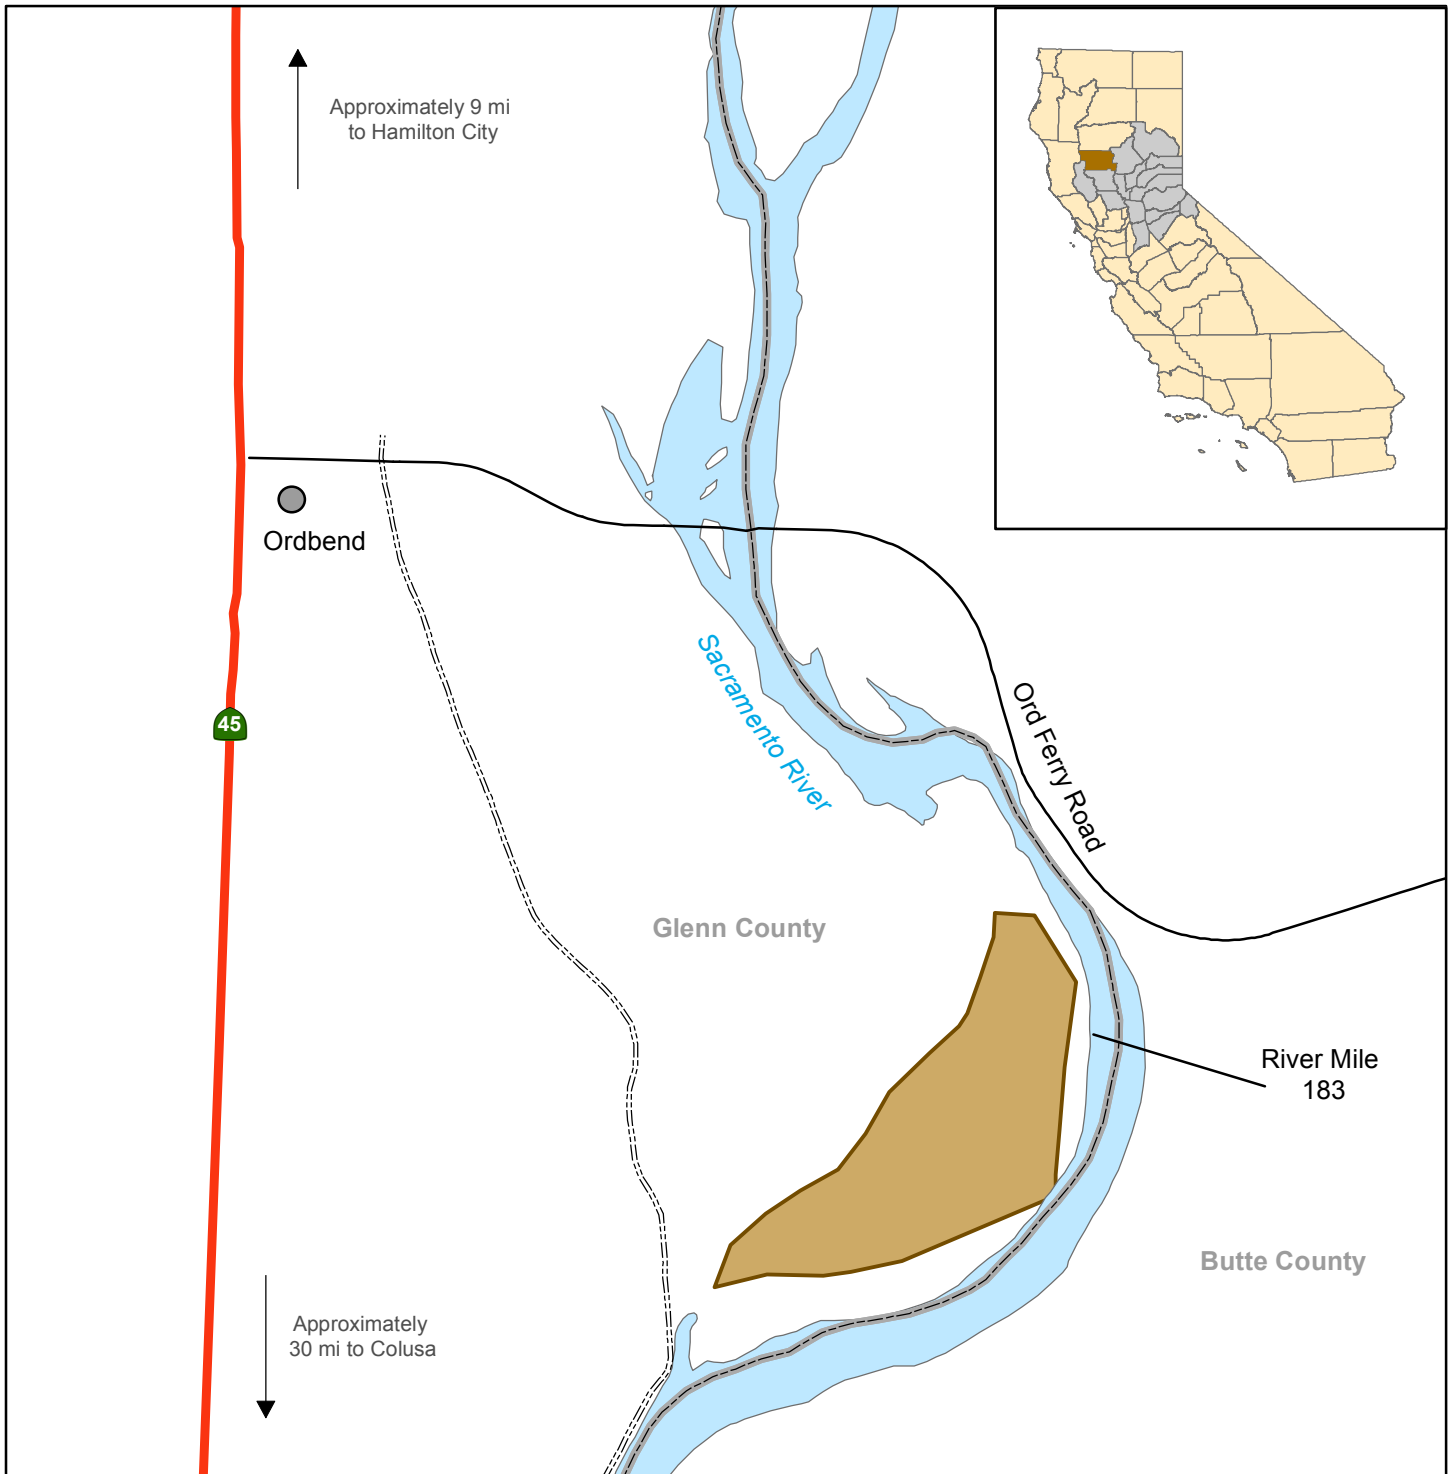

**California Department of Fish and Wildlife
North Central Region
ORD BEND UNIT
SACRAMENTO RIVER WILDLIFE AREA
Glenn County**

Disclaimer: Boundaries are approximate.
Maps are intended for general purposes only.