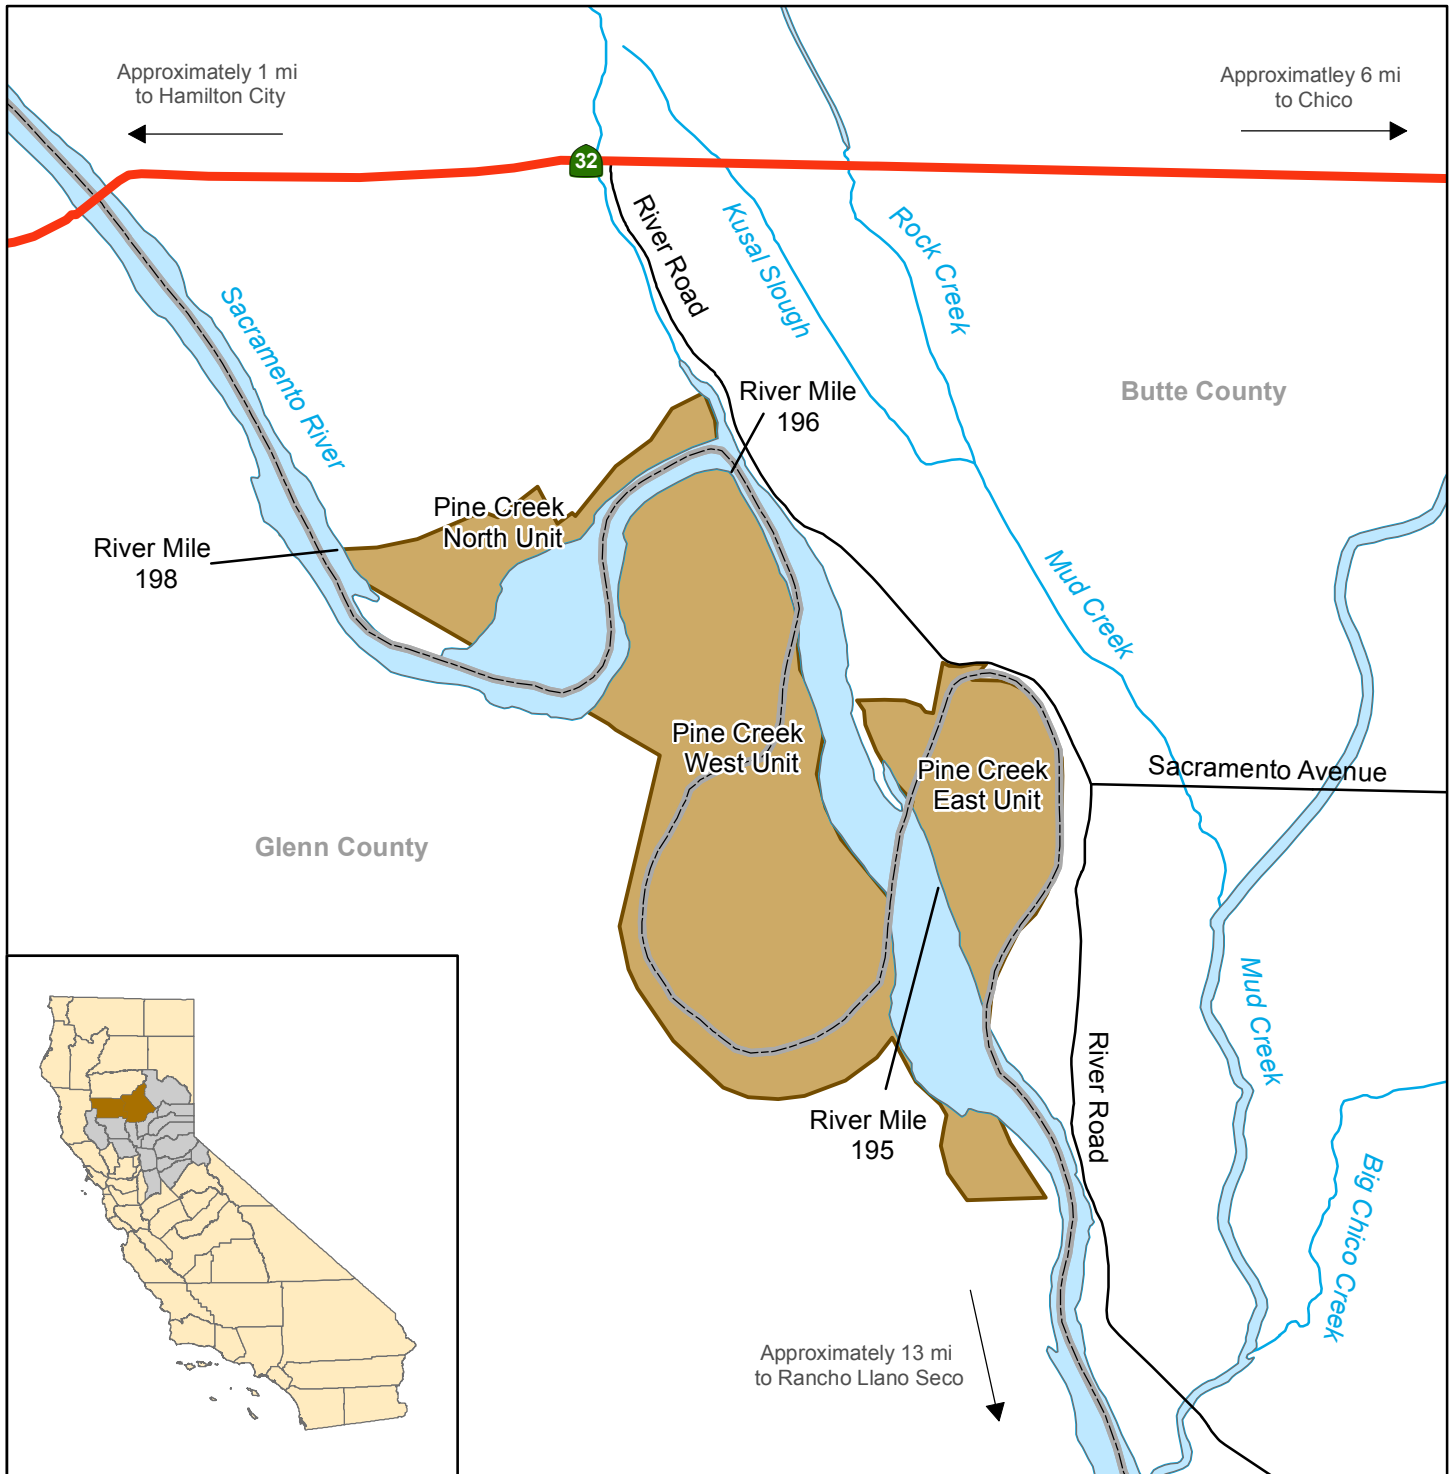

**California Department of Fish and Wildlife  
North Central Region  
PINE CREEK UNITS  
SACRAMENTO RIVER WILDLIFE AREA  
Glenn, Butte Counties**

- Wildlife Area
- River / Creek
- County Line
- State Highway
- Local Road

Disclaimer: Boundaries are approximate.  
Maps are intended for general purposes only.

December 2014 - WLB