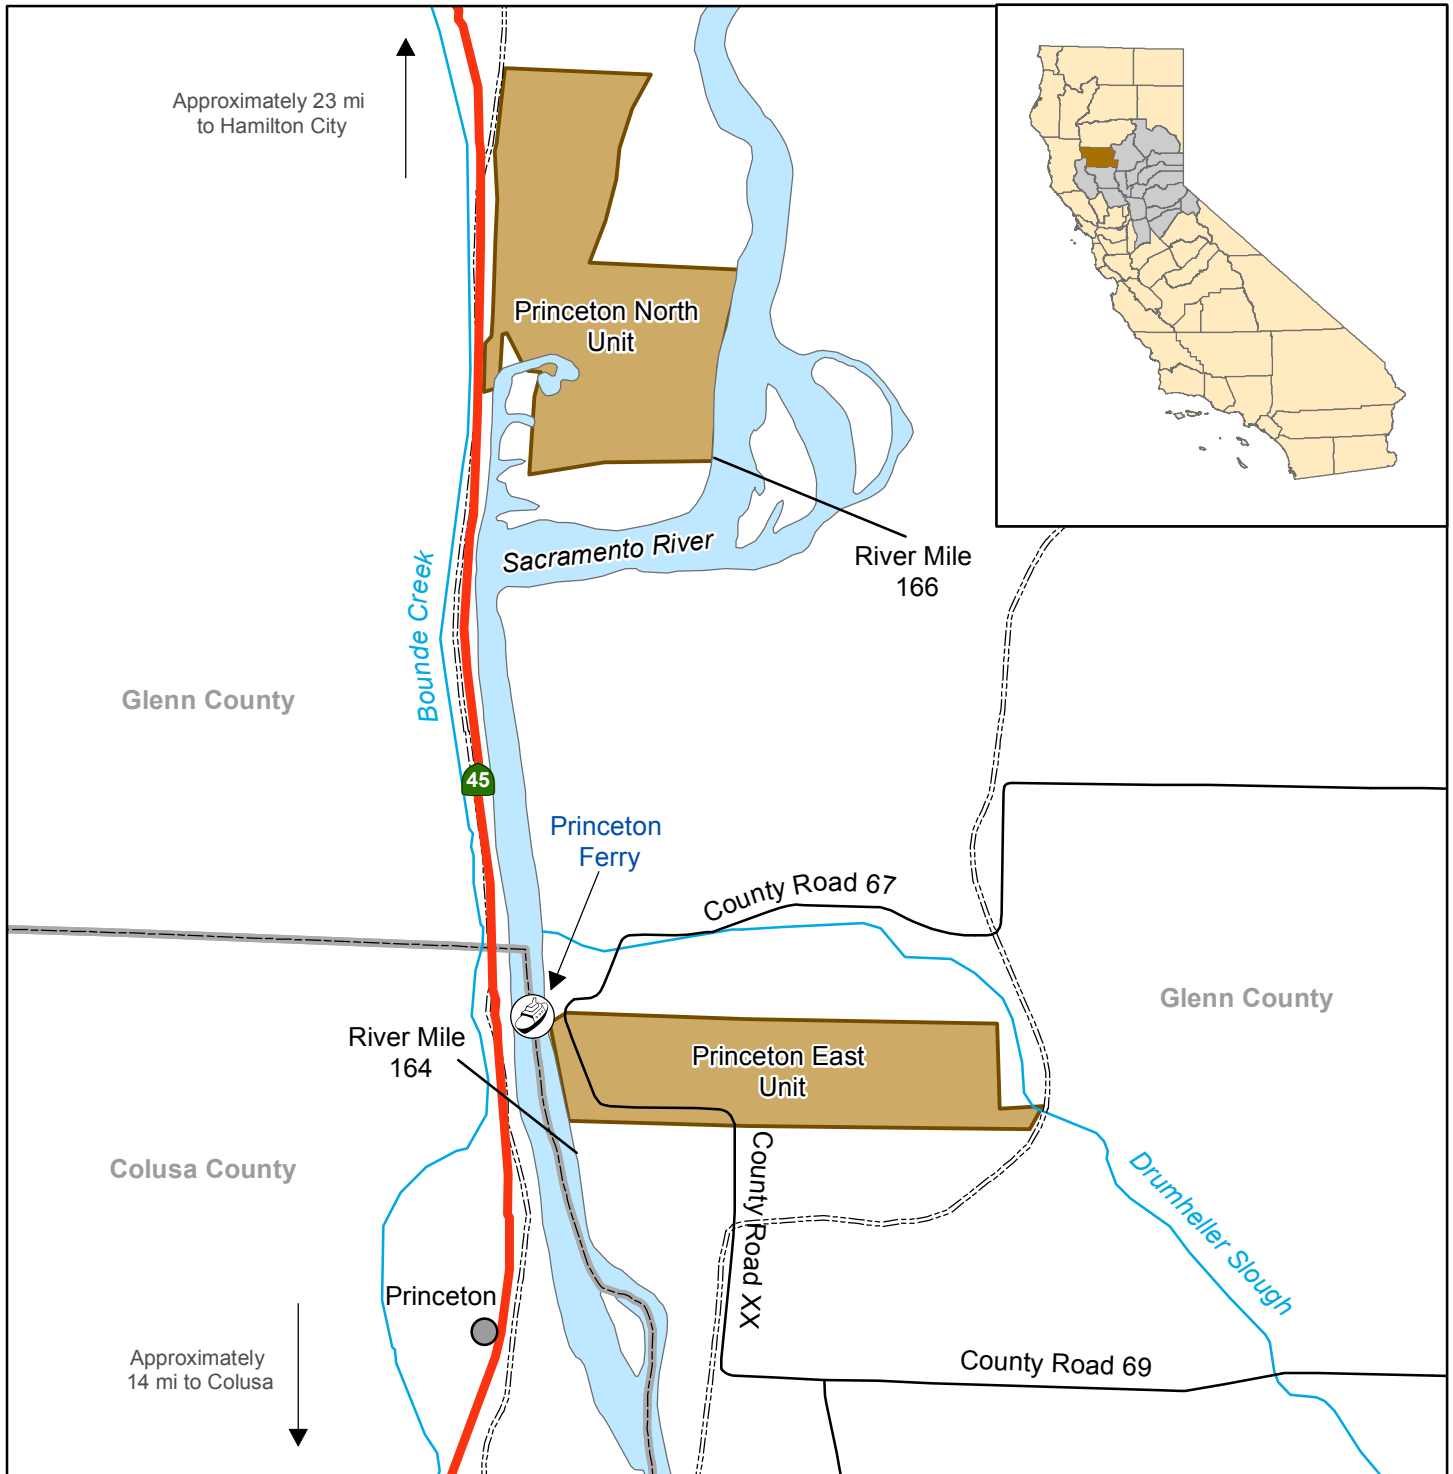

California Department of Fish and Wildlife North Central Region PRINCETON NORTH and EAST UNITS SACRAMENTO RIVER WILDLIFE AREA Glenn County

Disclaimer: Boundaries are approximate.
Maps are intended for general purposes only.