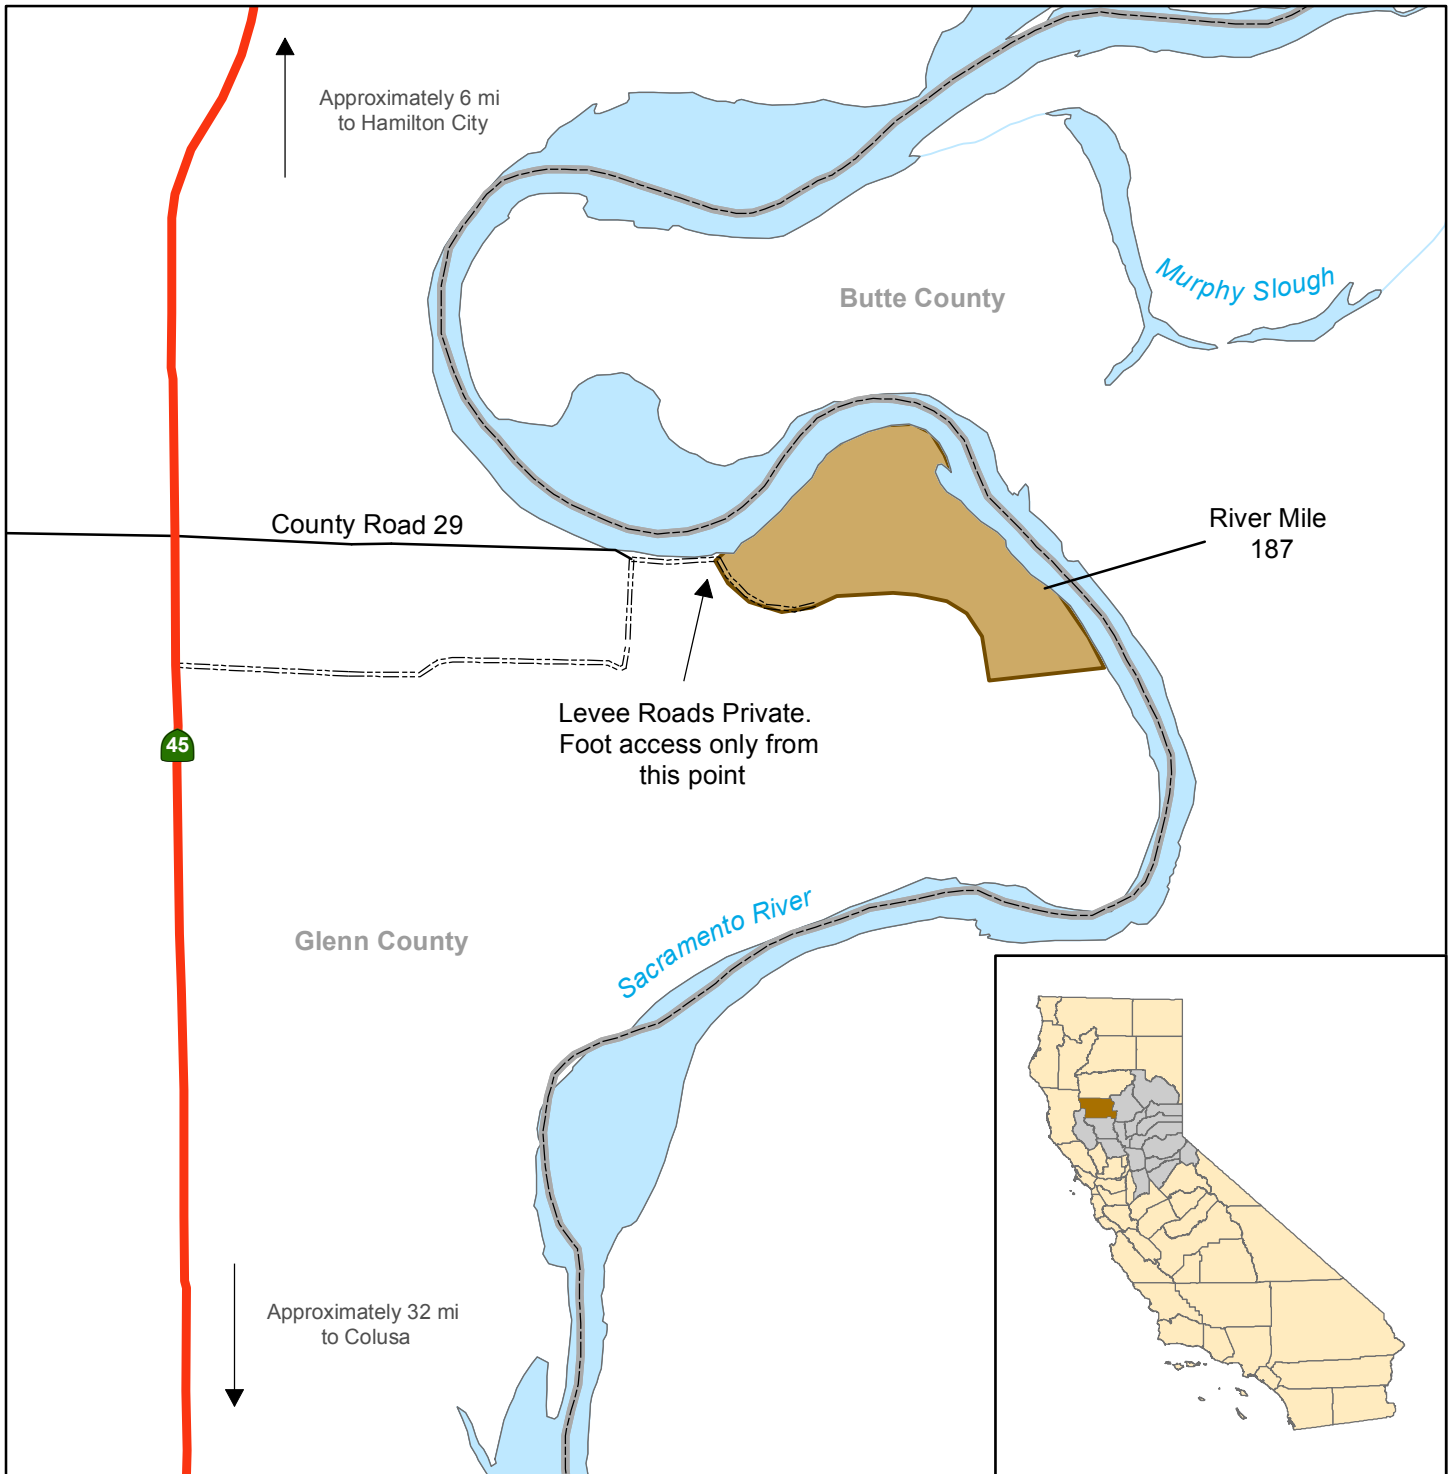

California Department of Fish and Wildlife  
 North Central Region  
**SHANNON SLOUGH UNIT**  
**SACRAMENTO RIVER WILDLIFE AREA**  
 Glenn County

- Wildlife Area
- River
- County Line
- State Highway
- Local Road
- Gravel Road

Disclaimer: Boundaries are approximate.  
 Maps are intended for general purposes only.

December 2014 - WLB