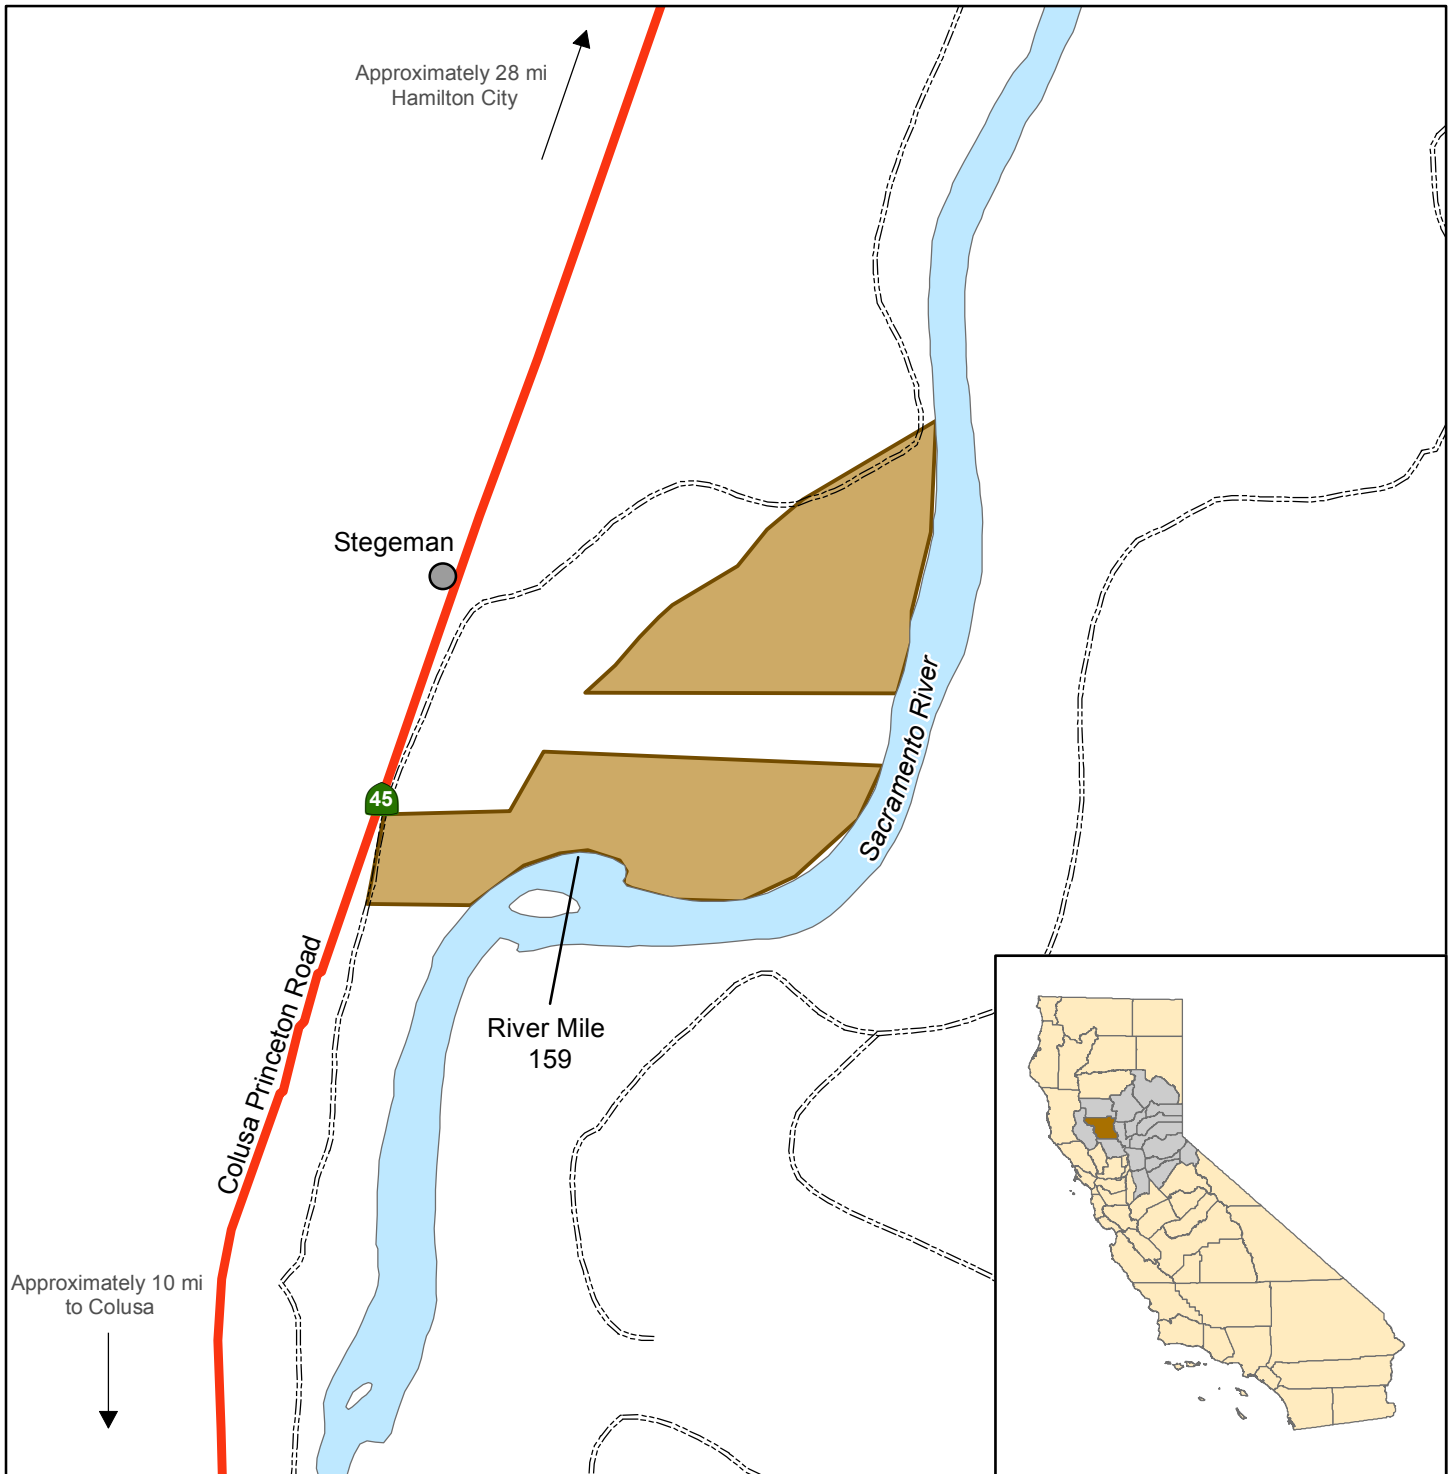

California Department of Fish and Wildlife
North Central Region
STEGEMAN UNIT
SACRAMENTO RIVER WILDLIFE AREA
Colusa County

 Wildlife Area	 State Highway
 River	 Levees - No Vehicle Access

N

0 ————— 0.5 Miles

Disclaimer: Boundaries are approximate.
Maps are intended for general purposes only.

December 2014 - WLB