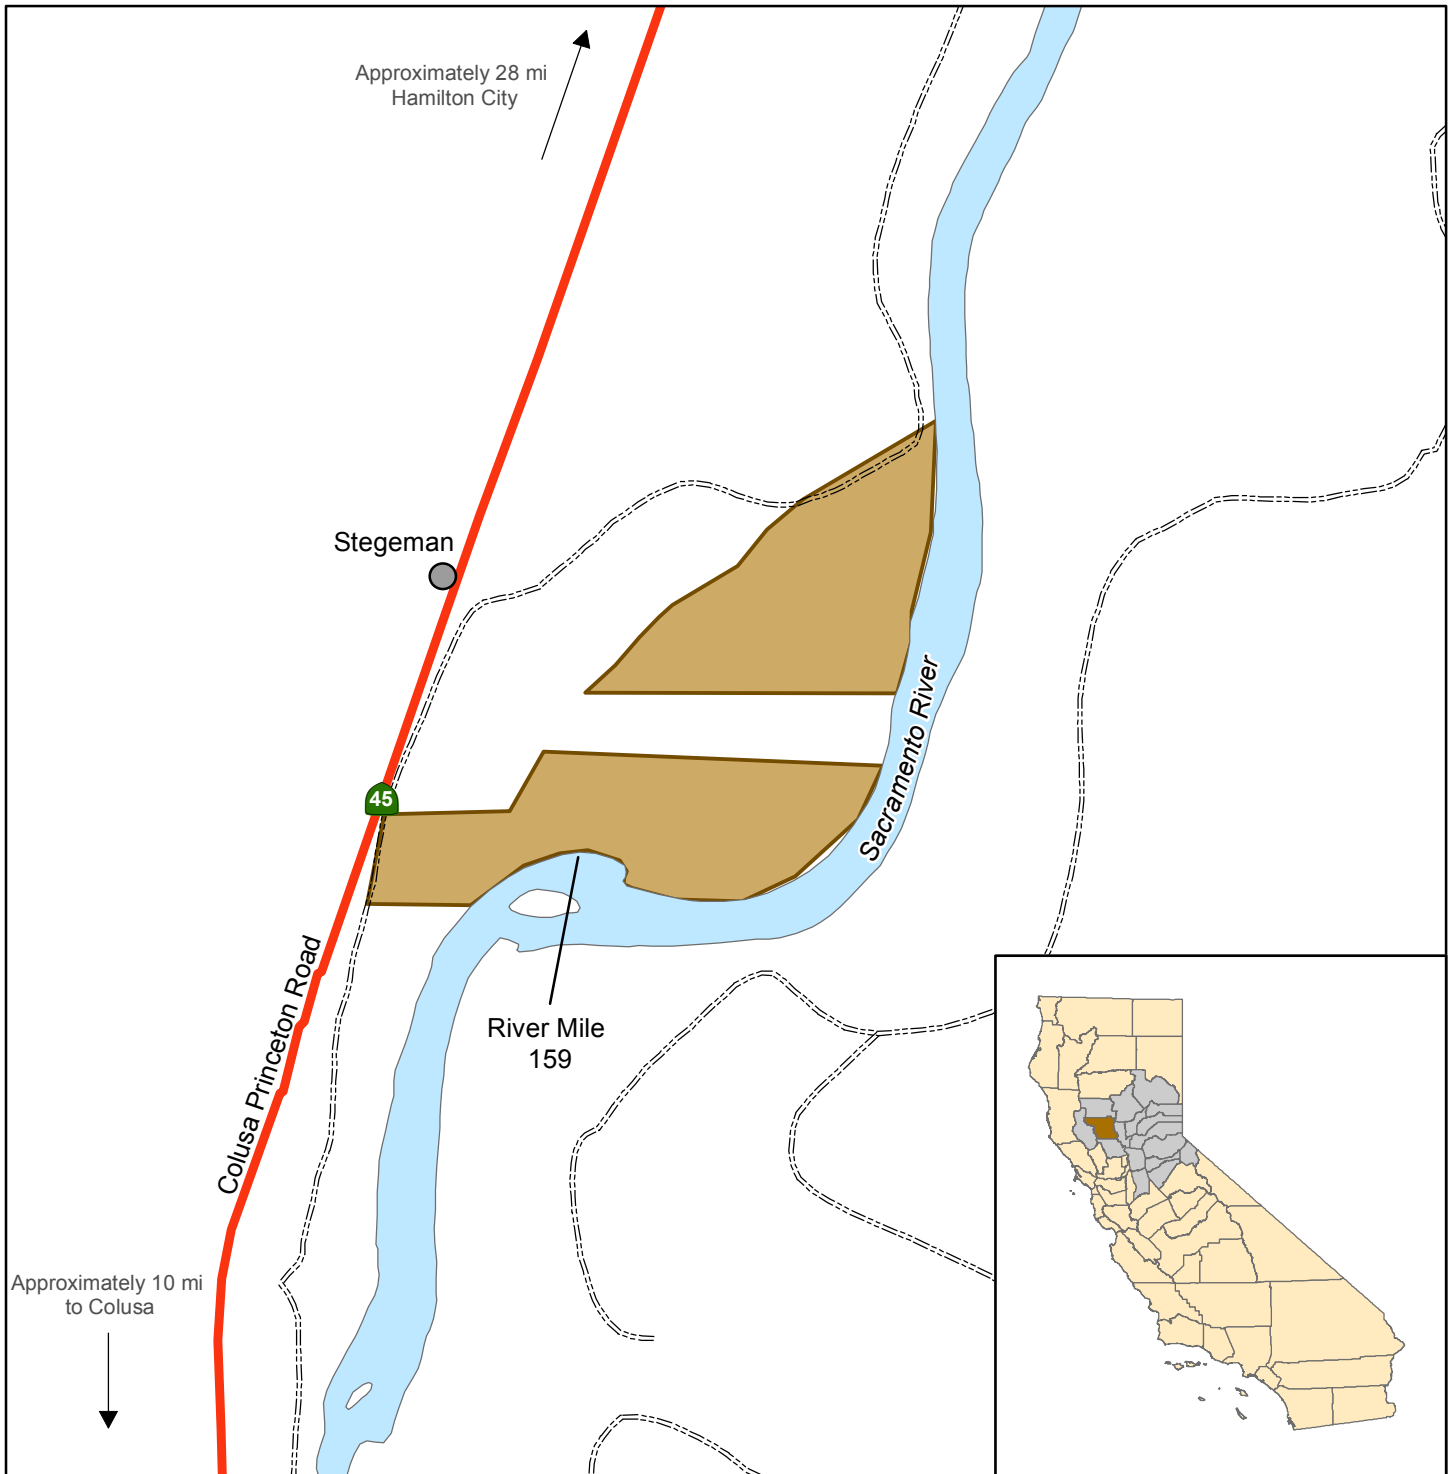

California Department of Fish and Wildlife
 North Central Region
STEGEMAN UNIT
SACRAMENTO RIVER WILDLIFE AREA
 Colusa County

	Wildlife Area		State Highway
	River		Levees - No Vehicle Access

Disclaimer: Boundaries are approximate.
 Maps are intended for general purposes only.