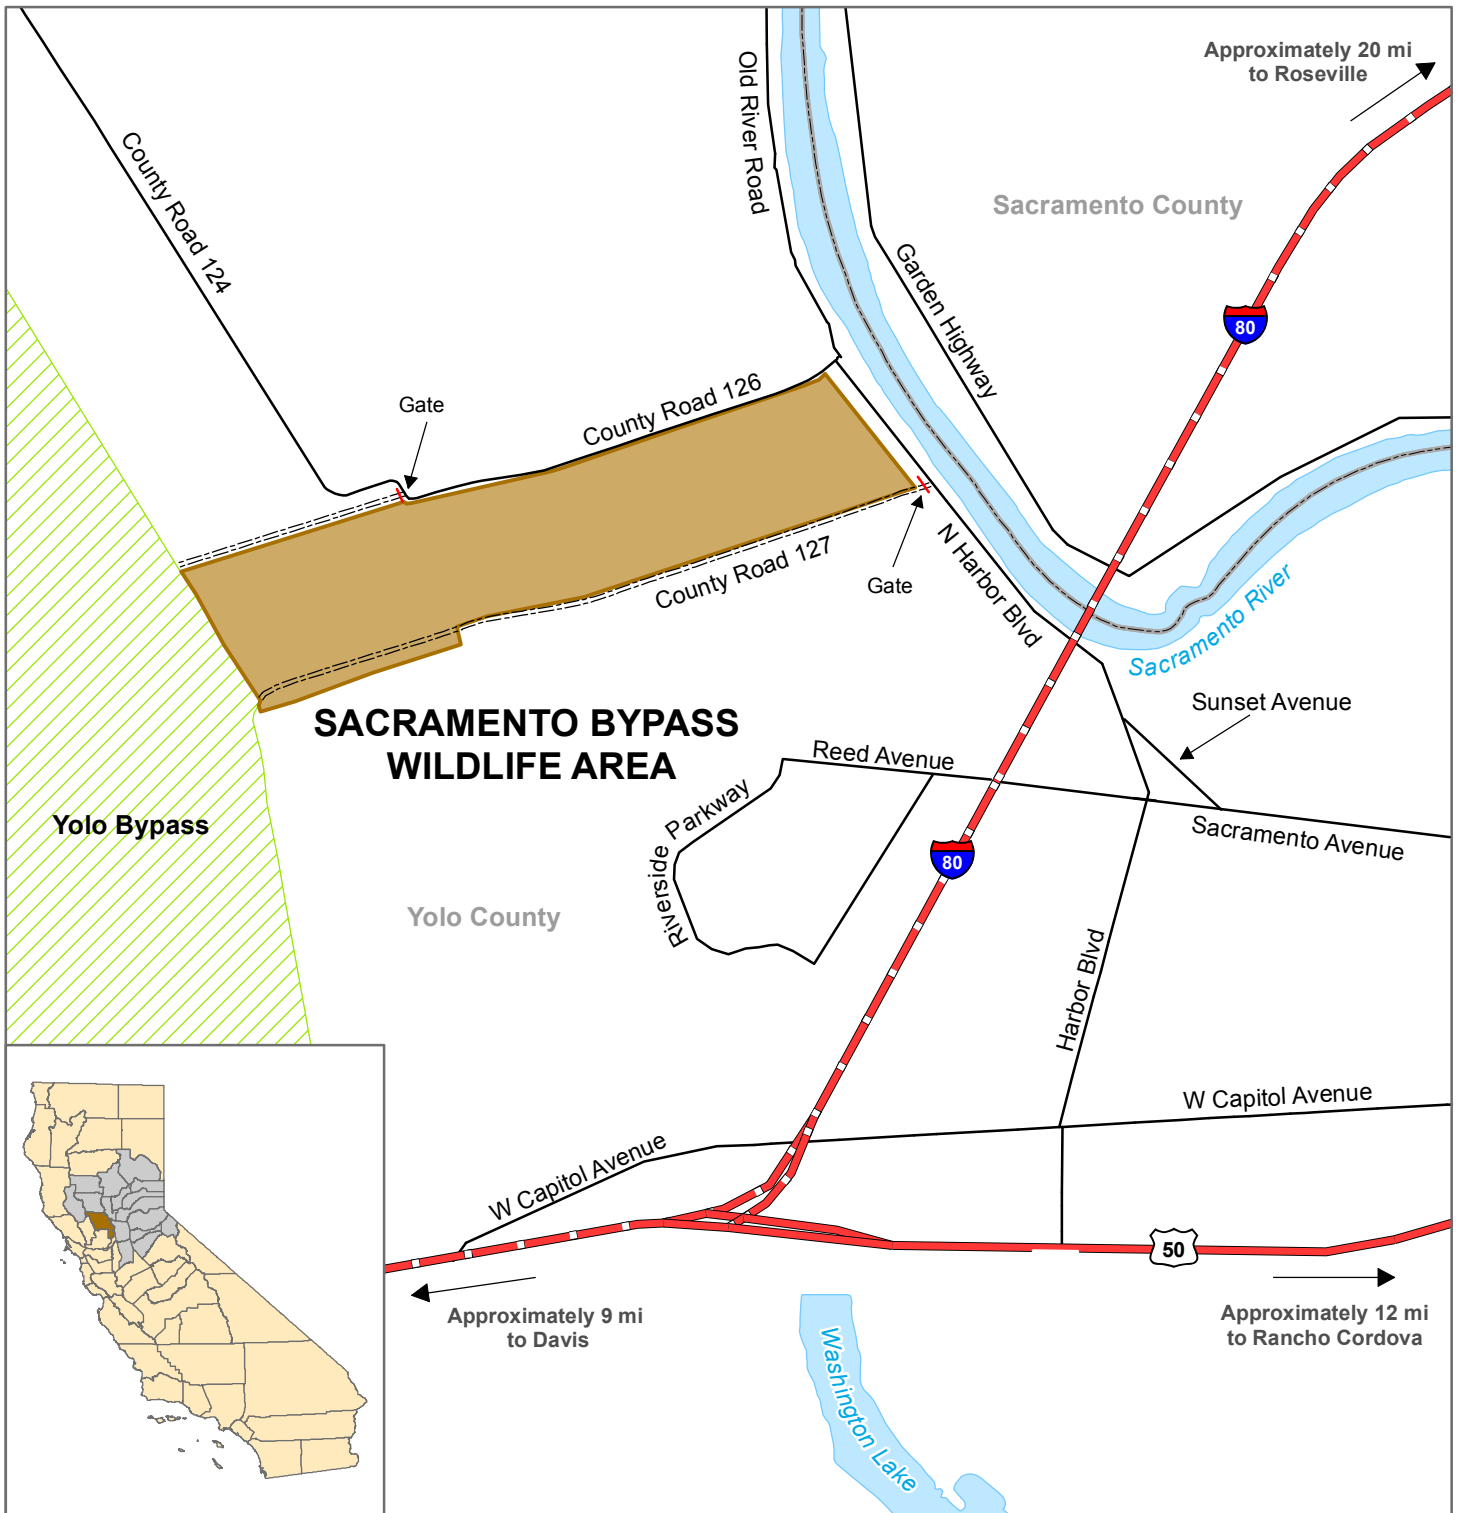

California Department of Fish and Wildlife North Central Region SACRAMENTO BYPASS WILDLIFE AREA Yolo County

Wildlife Area	Interstate Highway
Bypass	US Highway
Gravel Road	Local Road

Disclaimer: Boundaries are approximate. Maps are intended for general purposes only. December 2014 - WLB