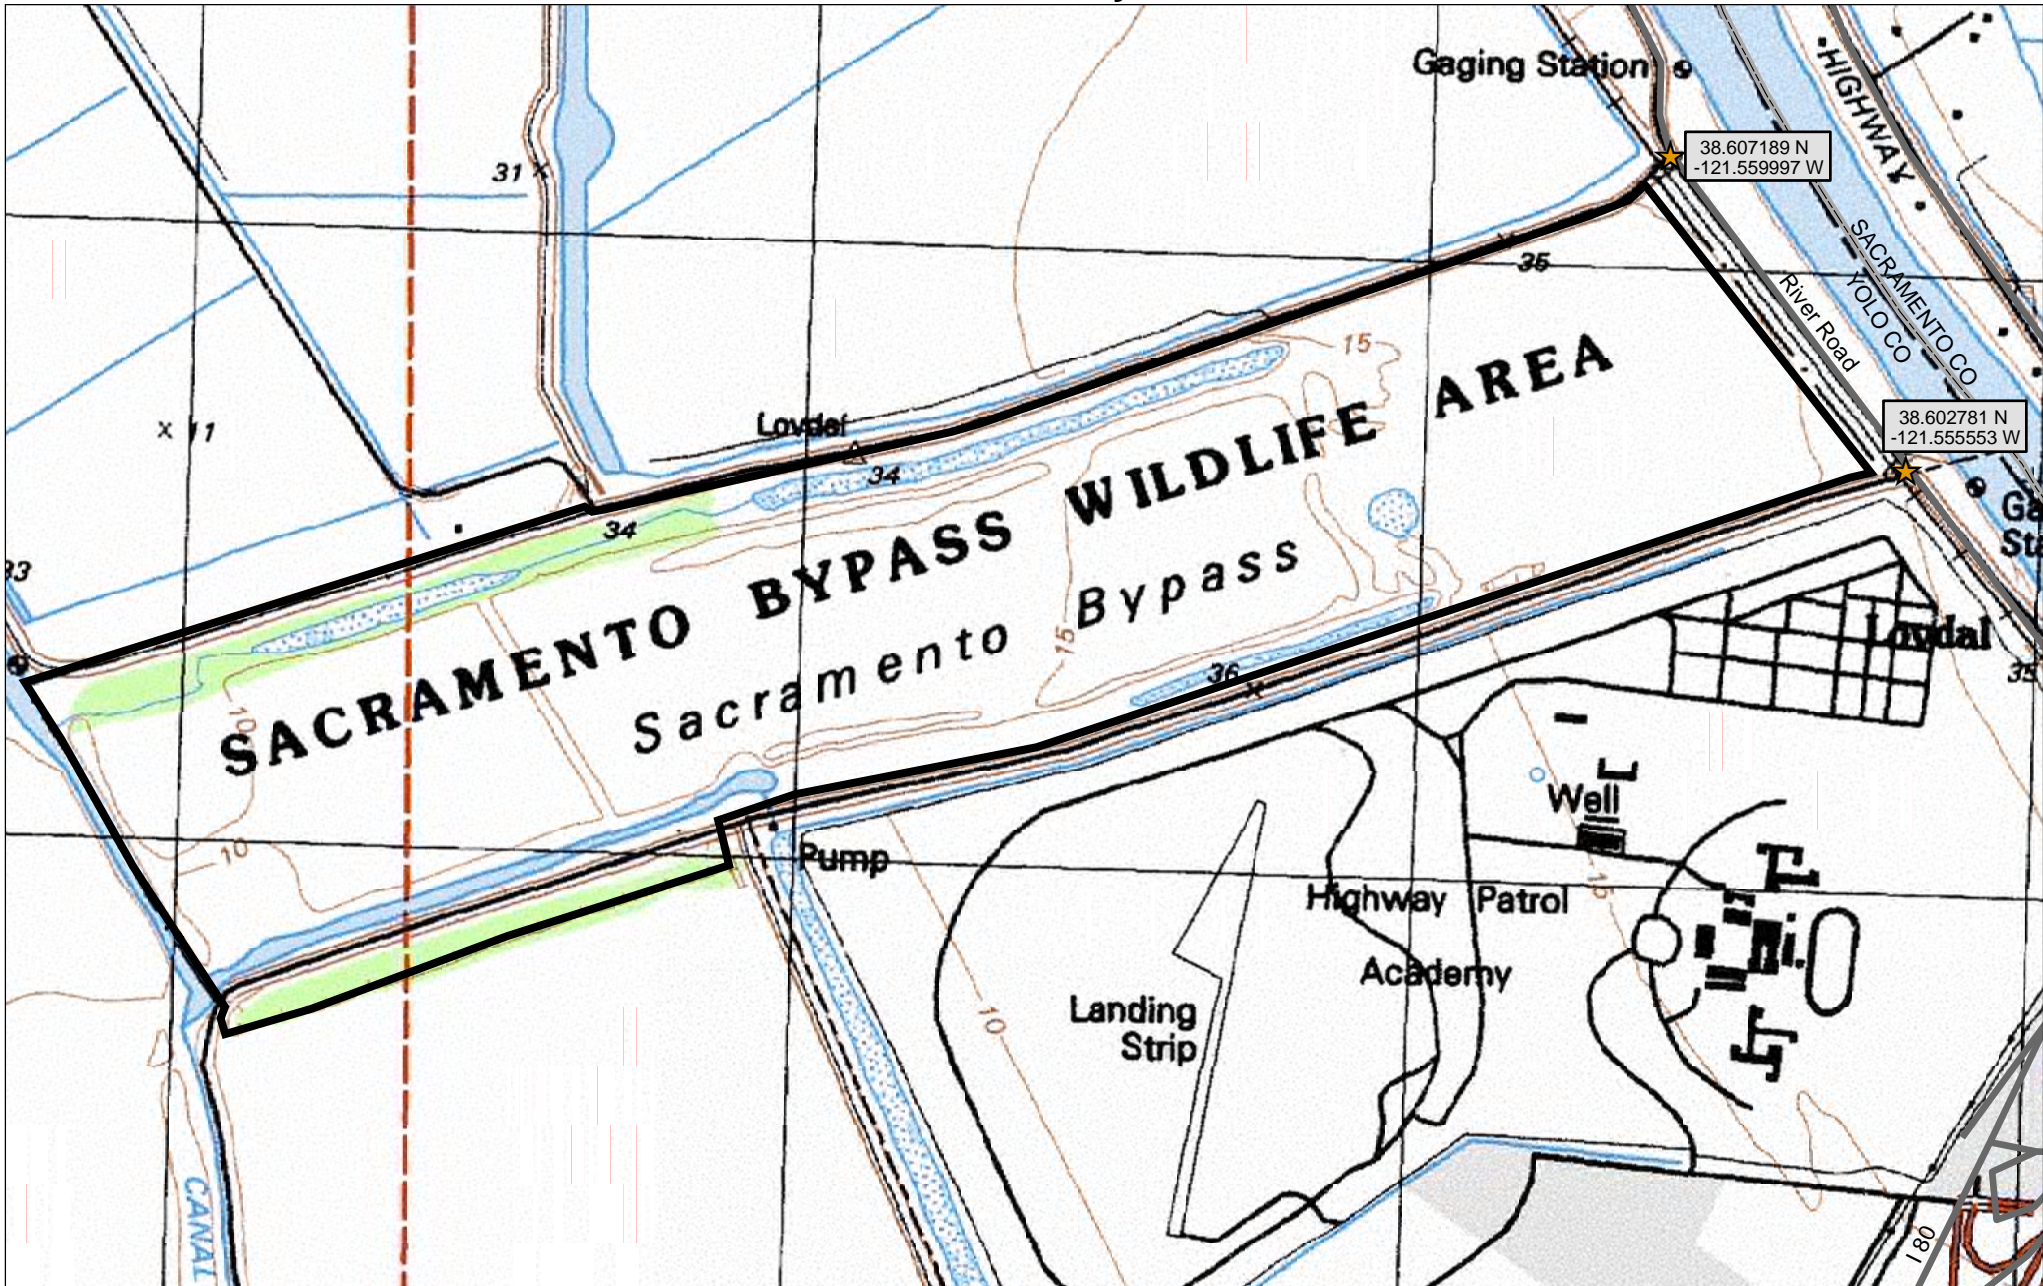

California Department of Fish and Game  
 North Central Region  
**SACRAMENTO BYPASS WILDLIFE AREA**  
 Yolo County

- Entrance
- County
- Local Roads
- Boundary

Topographic map 1:24 000