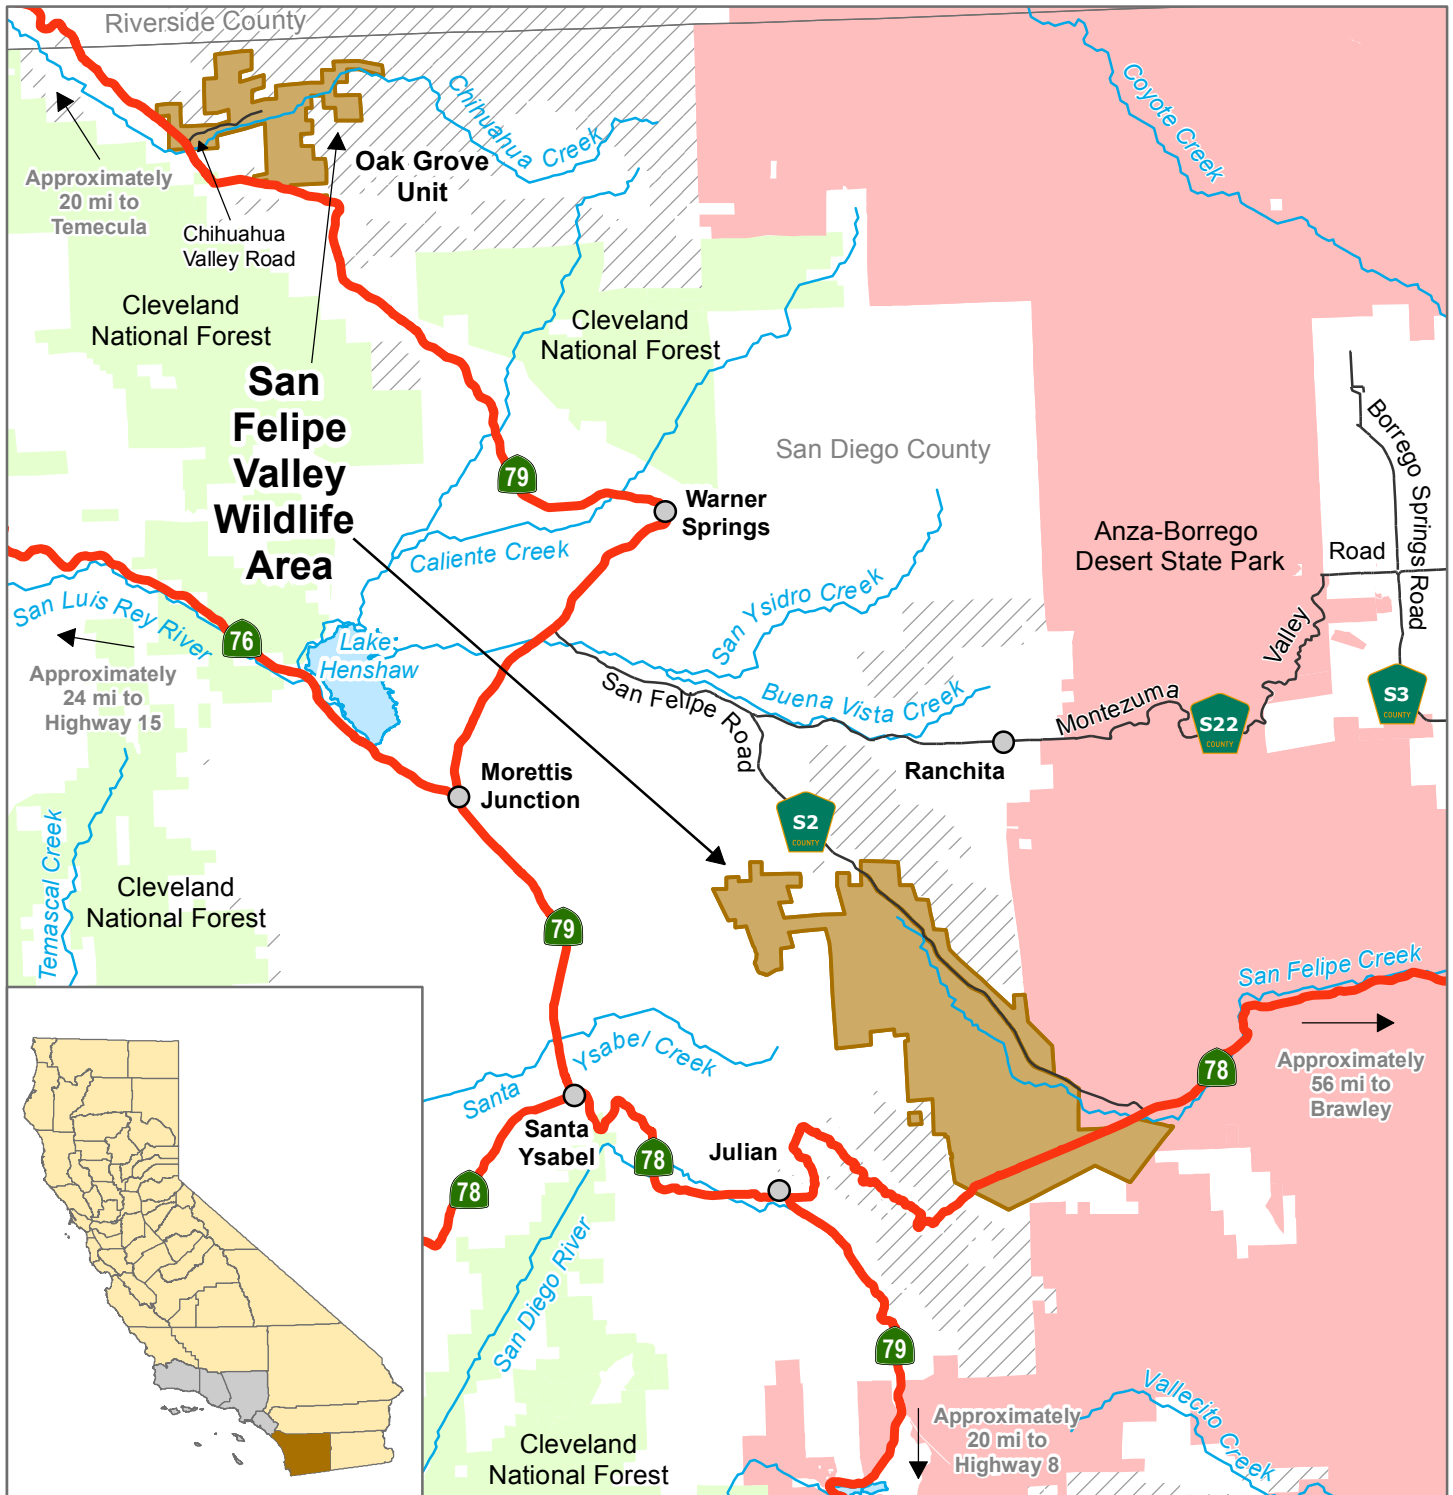

California Department of Fish and Wildlife South Coast Region SAN FELIPE VALLEY WILDLIFE AREA San Diego County

Wildlife Area	Bureau of Land Management
State Park	State Highway
National Forest	Local Road

N
 0 4 Miles

Disclaimer: Boundaries are approximate. Maps are intended for general purposes only. December 2014 - WLB