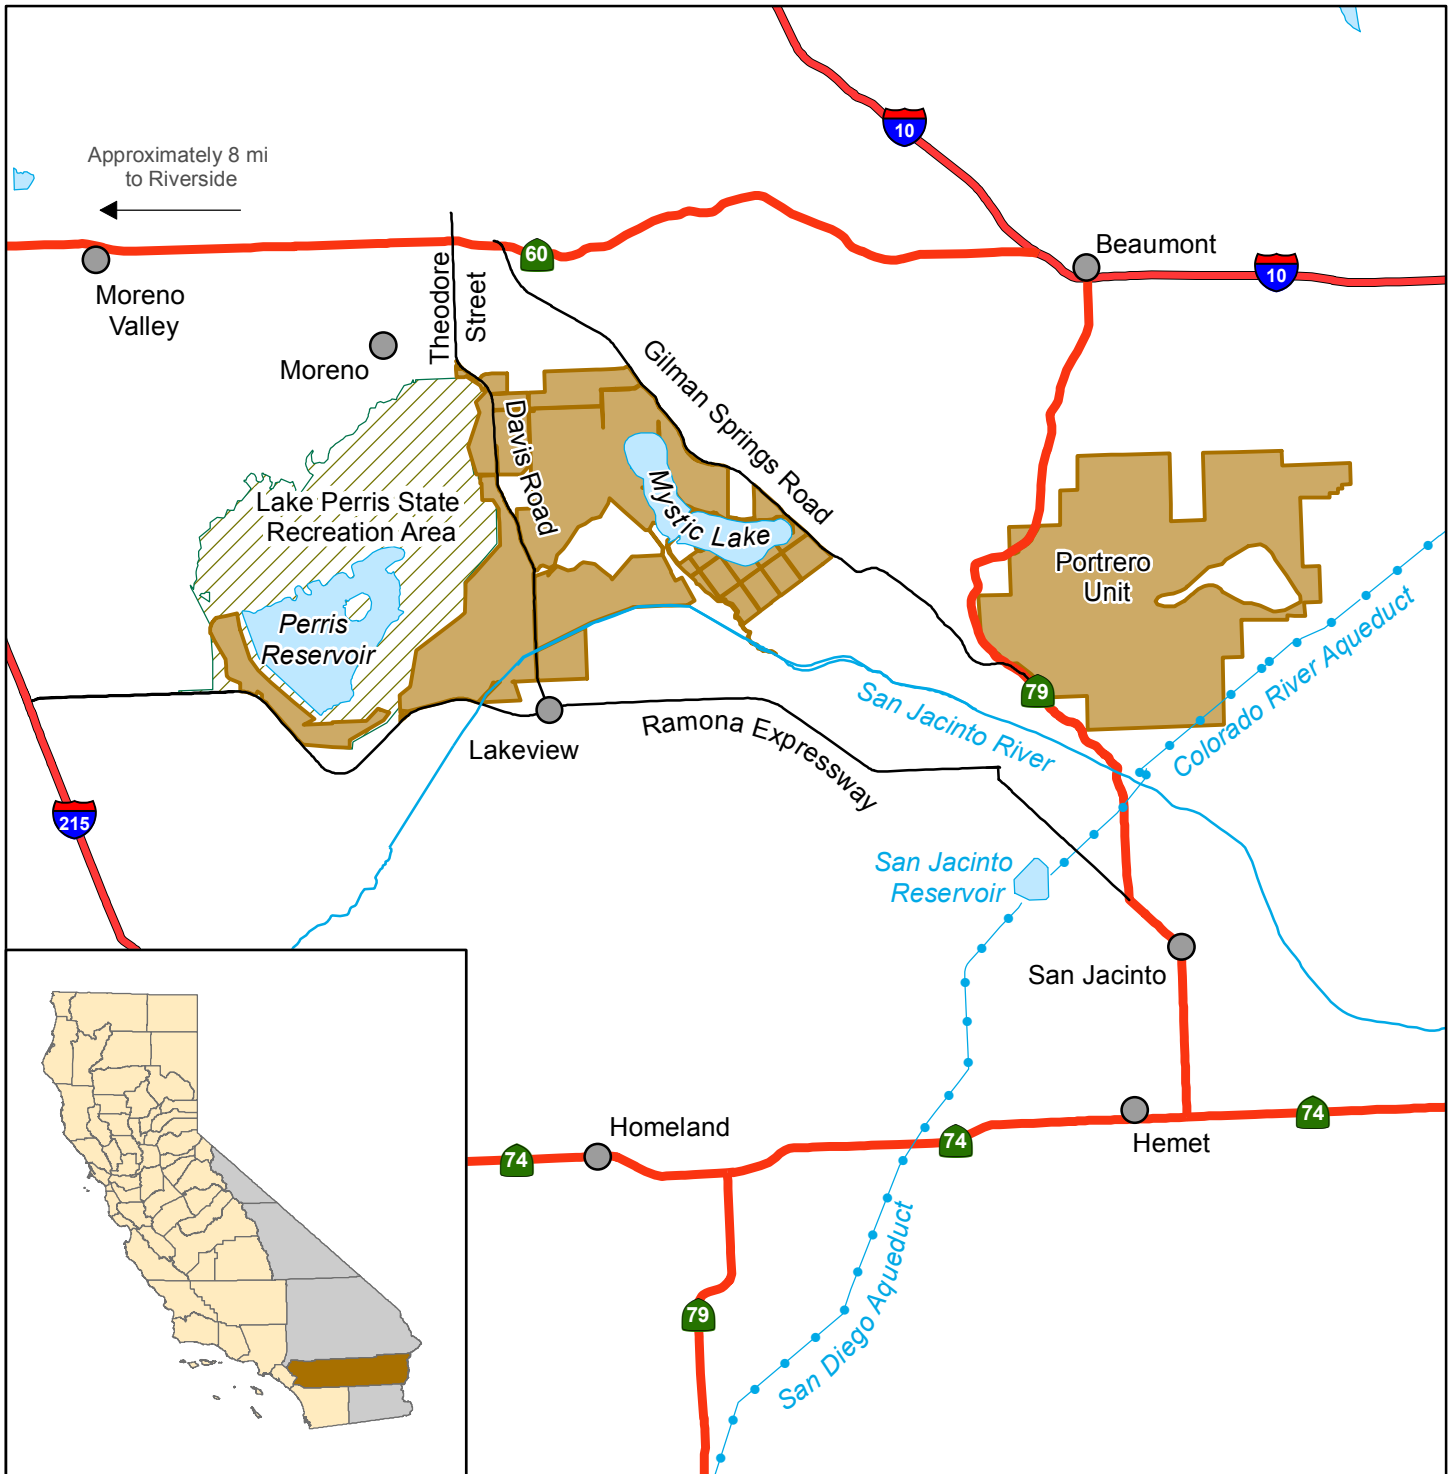

California Department of Fish and Wildlife Inland Deserts Region SAN JACINTO WILDLIFE AREA Riverside County

Wildlife Area	State Highway	
State Recreation Area	Interstate Highway	
Aqueduct	Local Road	

Disclaimer: Boundaries are approximate.
Maps are intended for general purposes only.