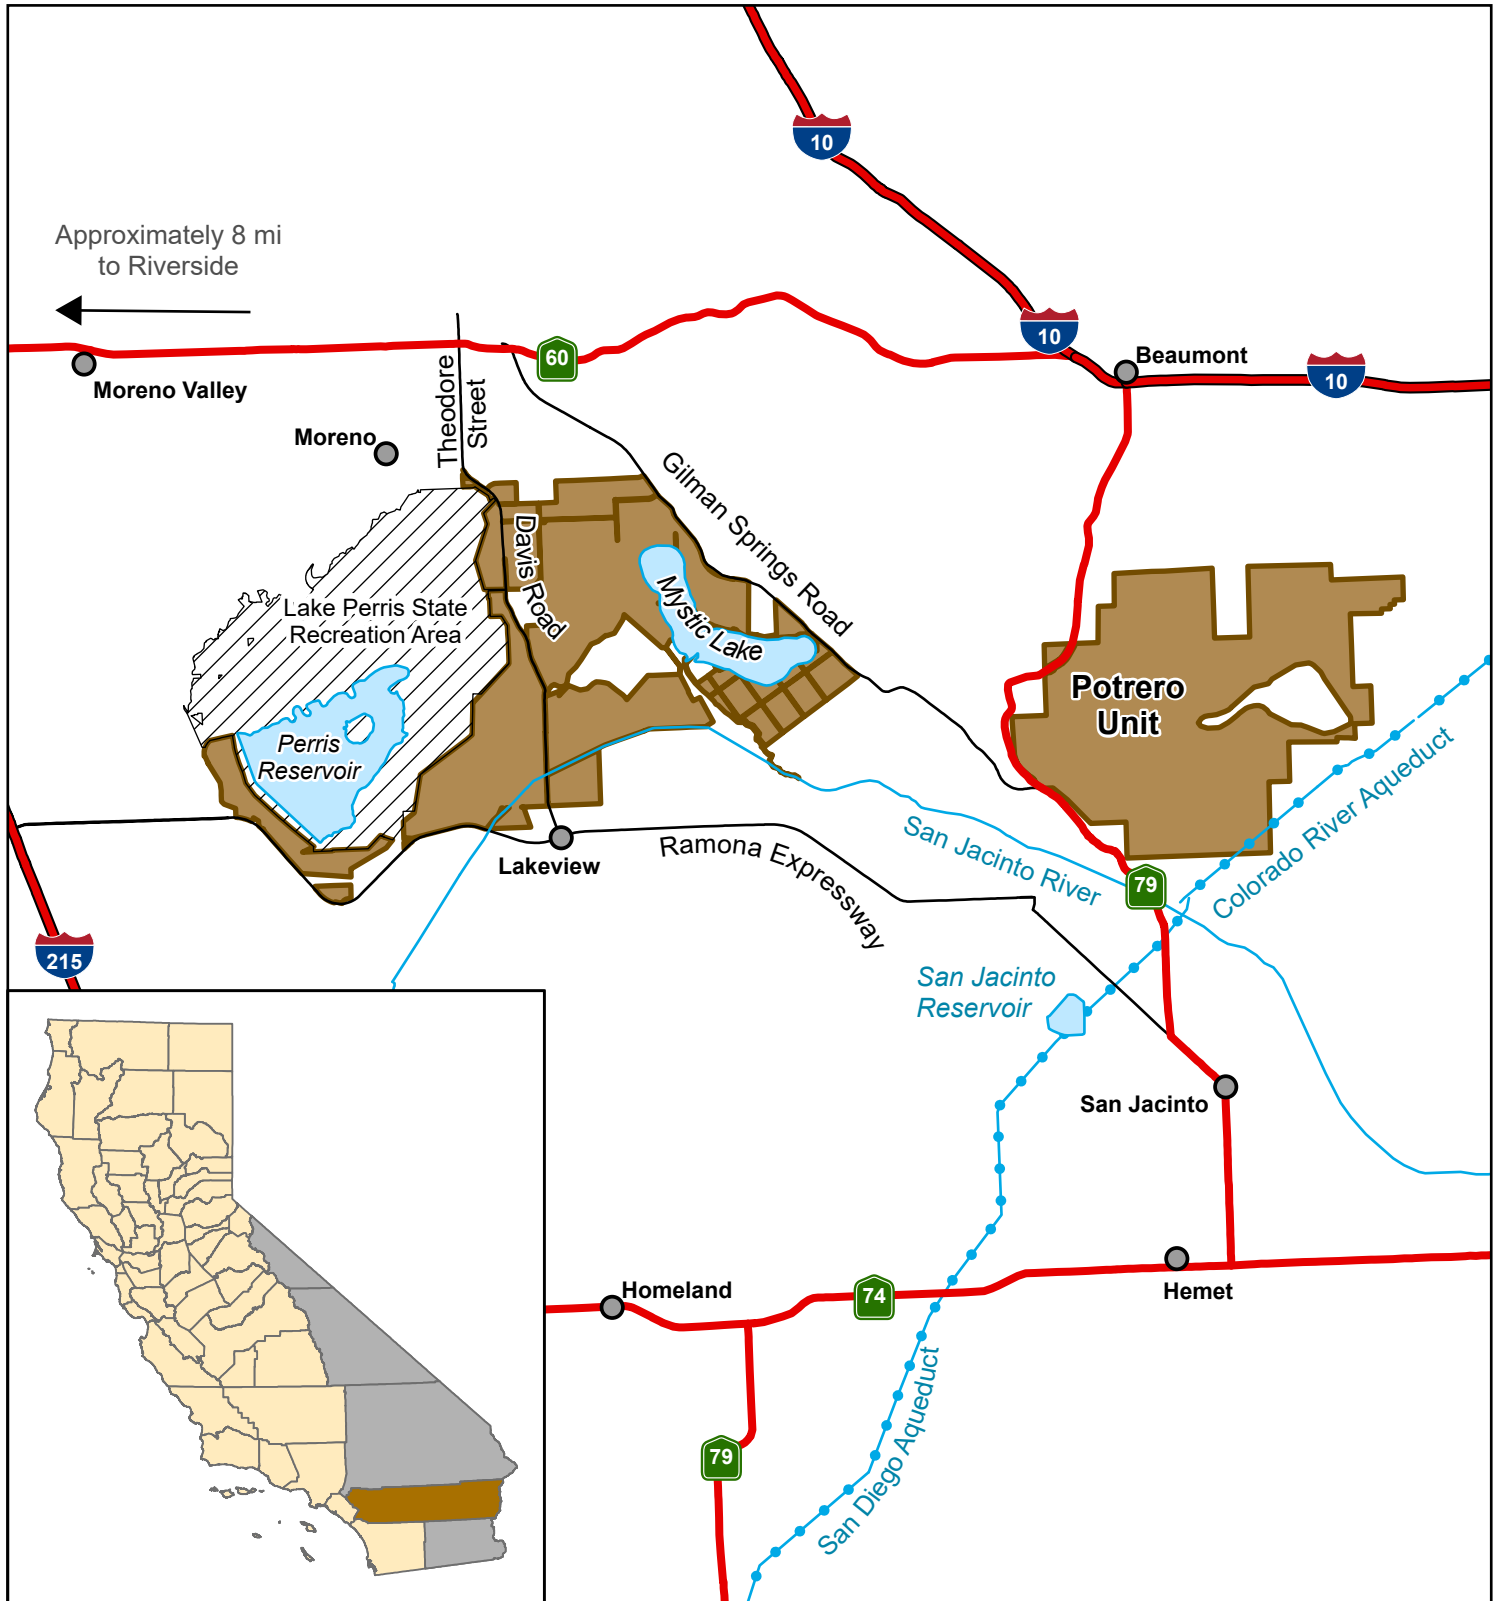

California Department of Fish and Wildlife Inland Deserts Region SAN JACINTO WILDLIFE AREA Riverside County

- Wildlife Area
- State Recreation Area
- Aqueduct
- State Highway
- Interstate Highway
- Local Road

Disclaimer: Boundaries are approximate.
Maps are intended for general purposes only.