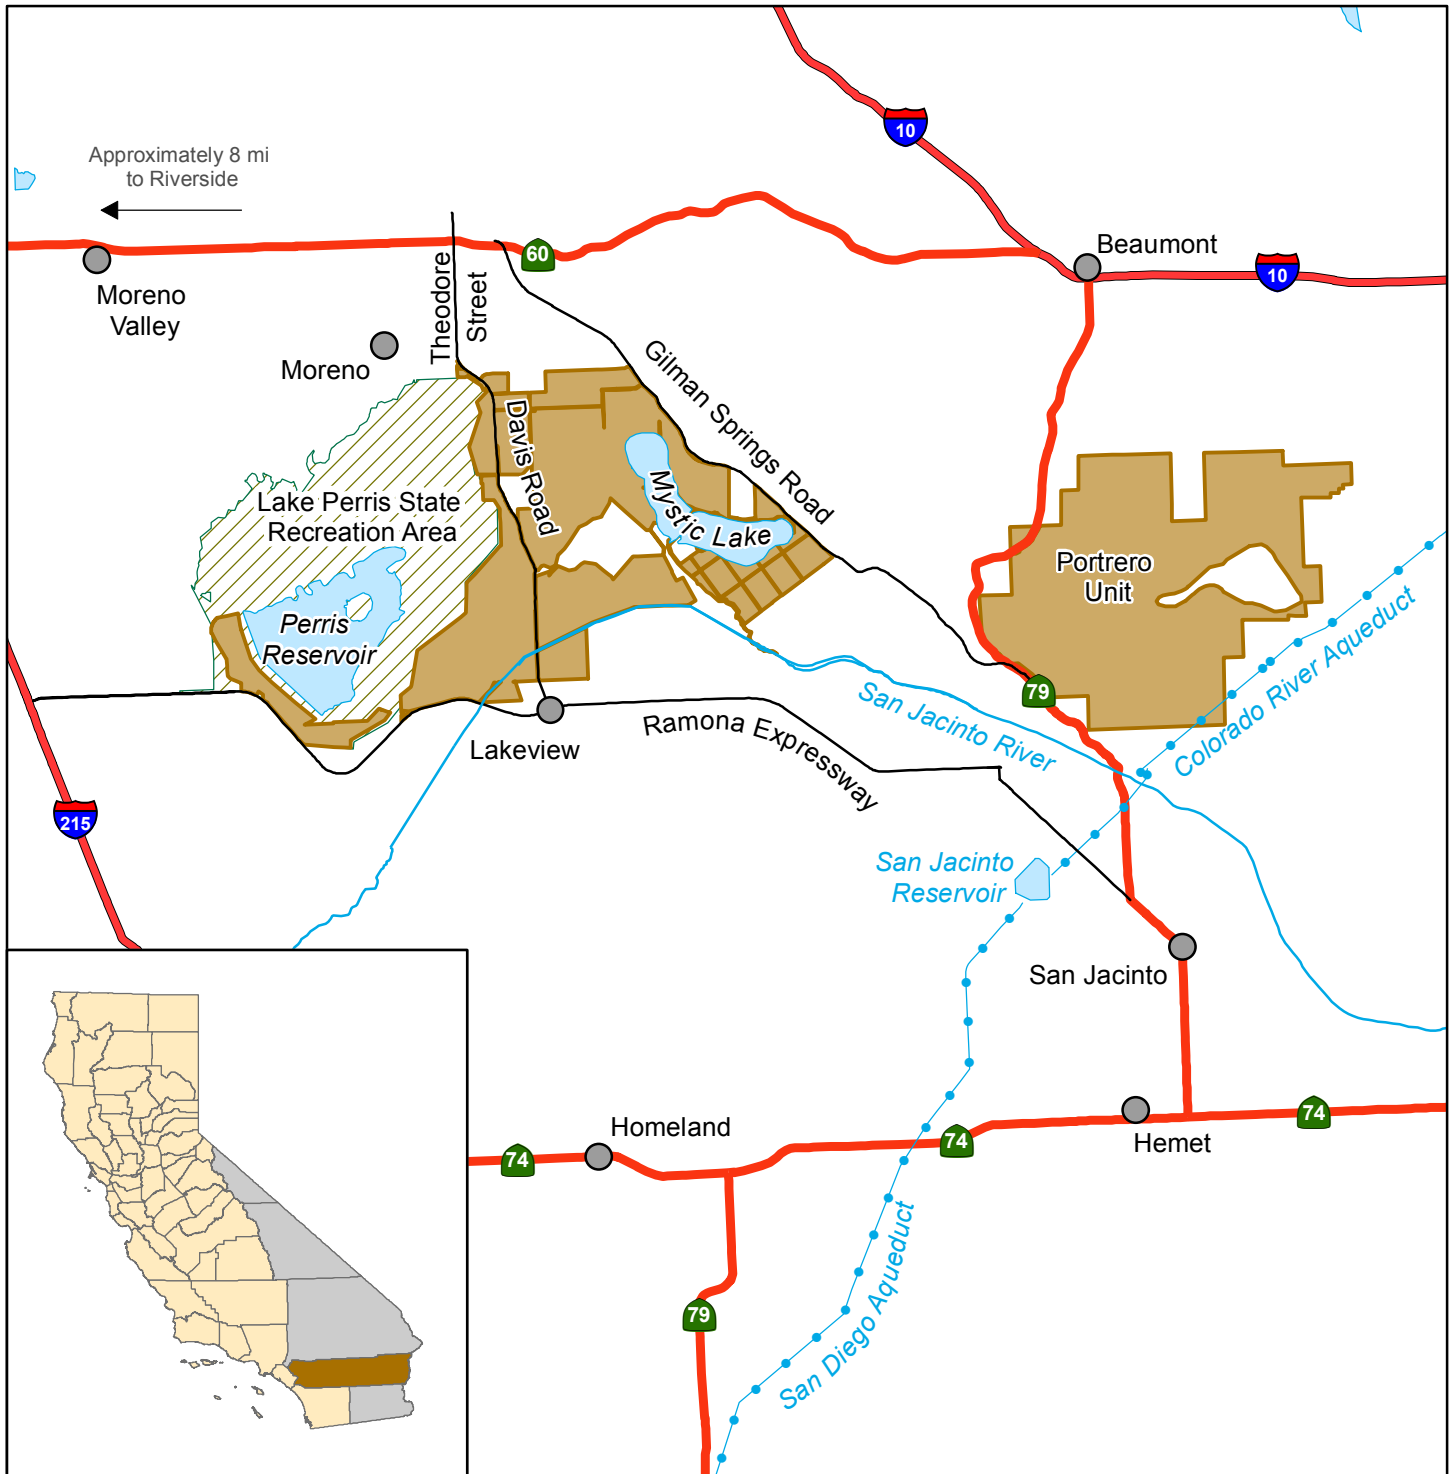

California Department of Fish and Wildlife Inland Deserts Region SAN JACINTO WILDLIFE AREA Riverside County

Wildlife Area	State Highway
State Recreation Area	Interstate Highway
Aqueduct	Local Road

Disclaimer: Boundaries are approximate. Maps are intended for general purposes only. December 2014 - WLB