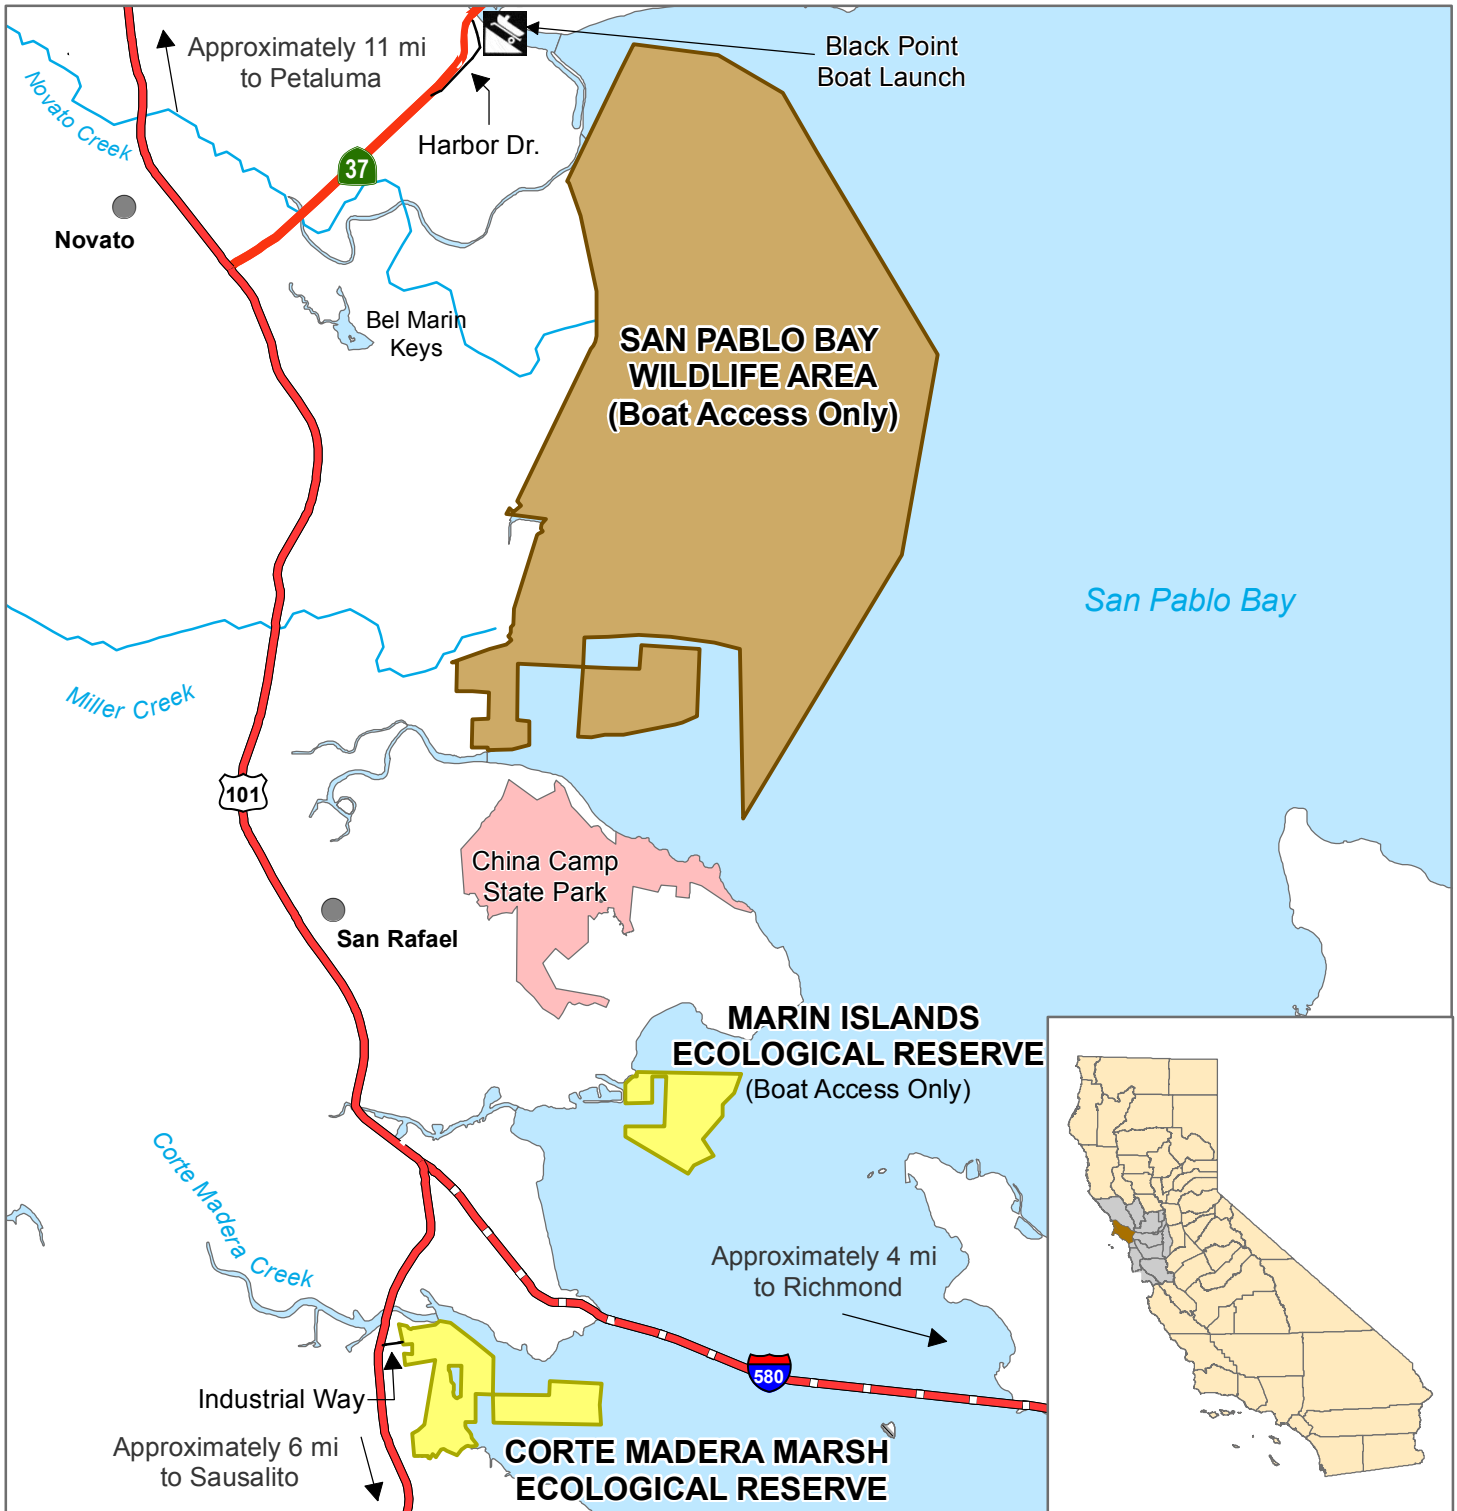

**California Department of Fish and Wildlife  
 Bay Delta Region  
 SAN PABLO BAY WA,  
 MARIN ISLANDS ER, CORTE MADERA MARSH ER  
 Marin County**

Wildlife Area	Interstate Highway	 0 ————— 4 Miles
Ecological Reserve	State Highway	
State Park	U.S. Highway	
Boat Ramp	Local Road	

Disclaimer: Boundaries are approximate.  
 Maps are intended for general purposes only.

December 2014 - WLB