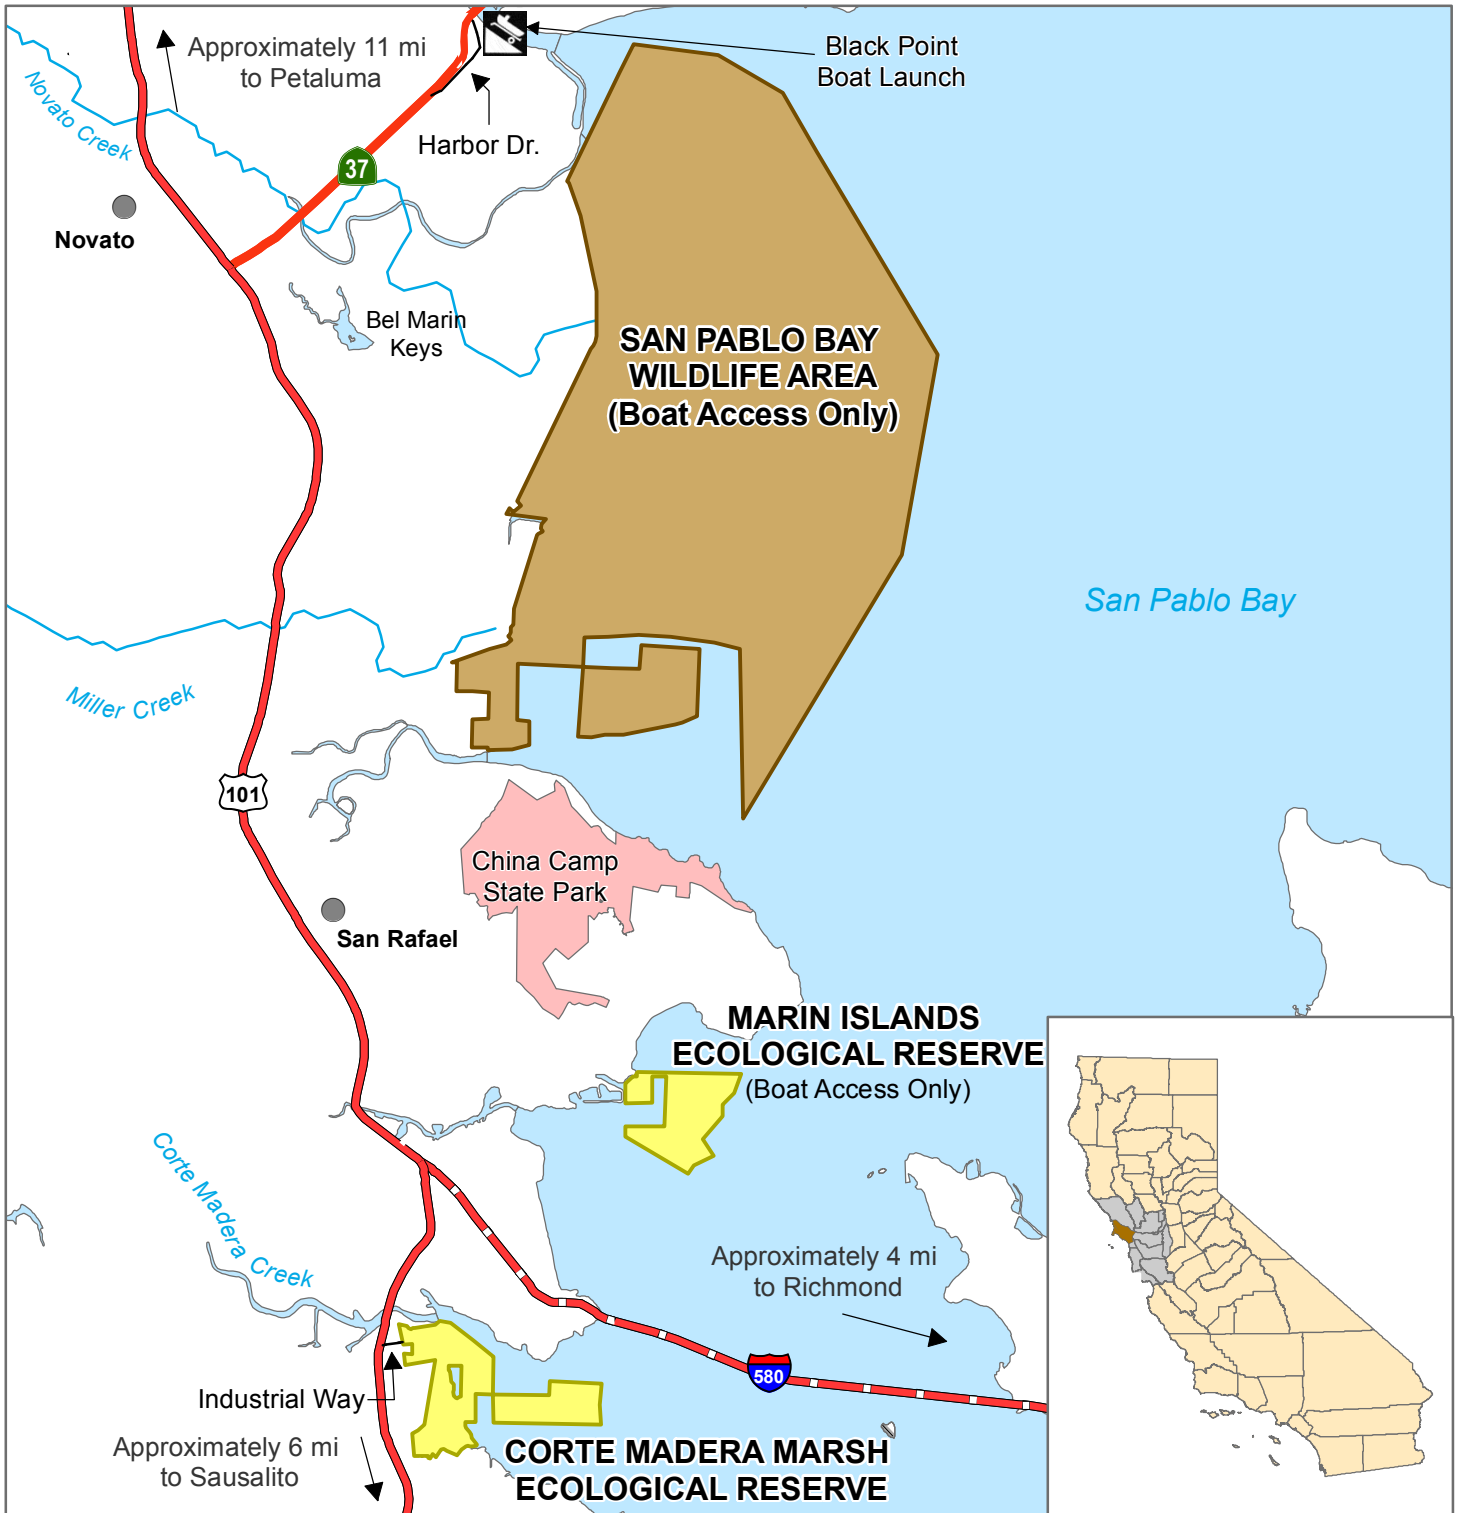

California Department of Fish and Wildlife
Bay Delta Region
SAN PABLO BAY WA,
MARIN ISLANDS ER, CORTE MADERA MARSH ER
Marin County

Wildlife Area	Interstate Highway	 N	 0 4 Miles
Ecological Reserve	State Highway		
State Park	U.S. Highway		
Boat Ramp	Local Road		

Disclaimer: Boundaries are approximate.
 Maps are intended for general purposes only.

December 2014 - WLB