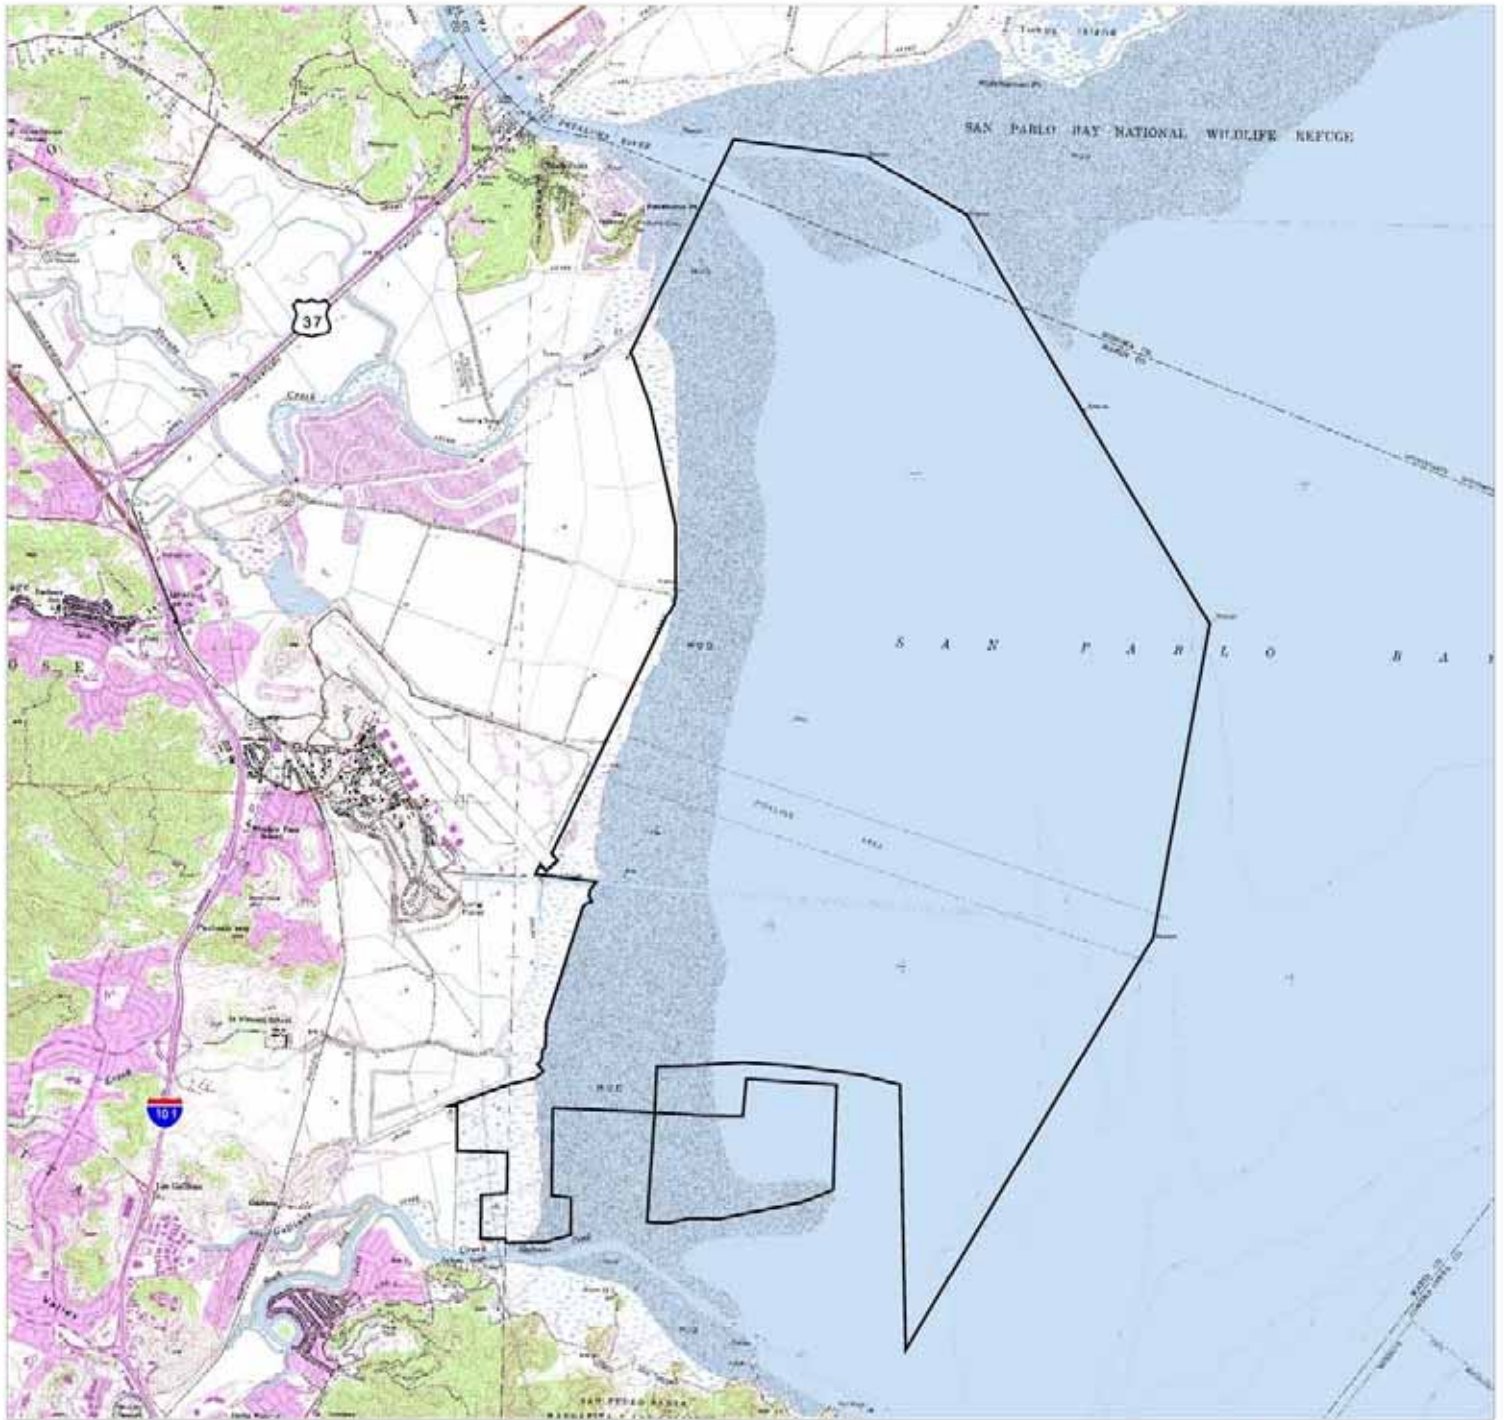

California Department of Fish and Game
Bay Delta Region
San Pablo Bay Wildlife Area

Legend

 San Pablo Bay Wildlife Area

One Inch = 0.60 Miles

©1980, mm CGR 1:50
C:\D\wd\dpf\gmap\prf\sfwba\bay.apr