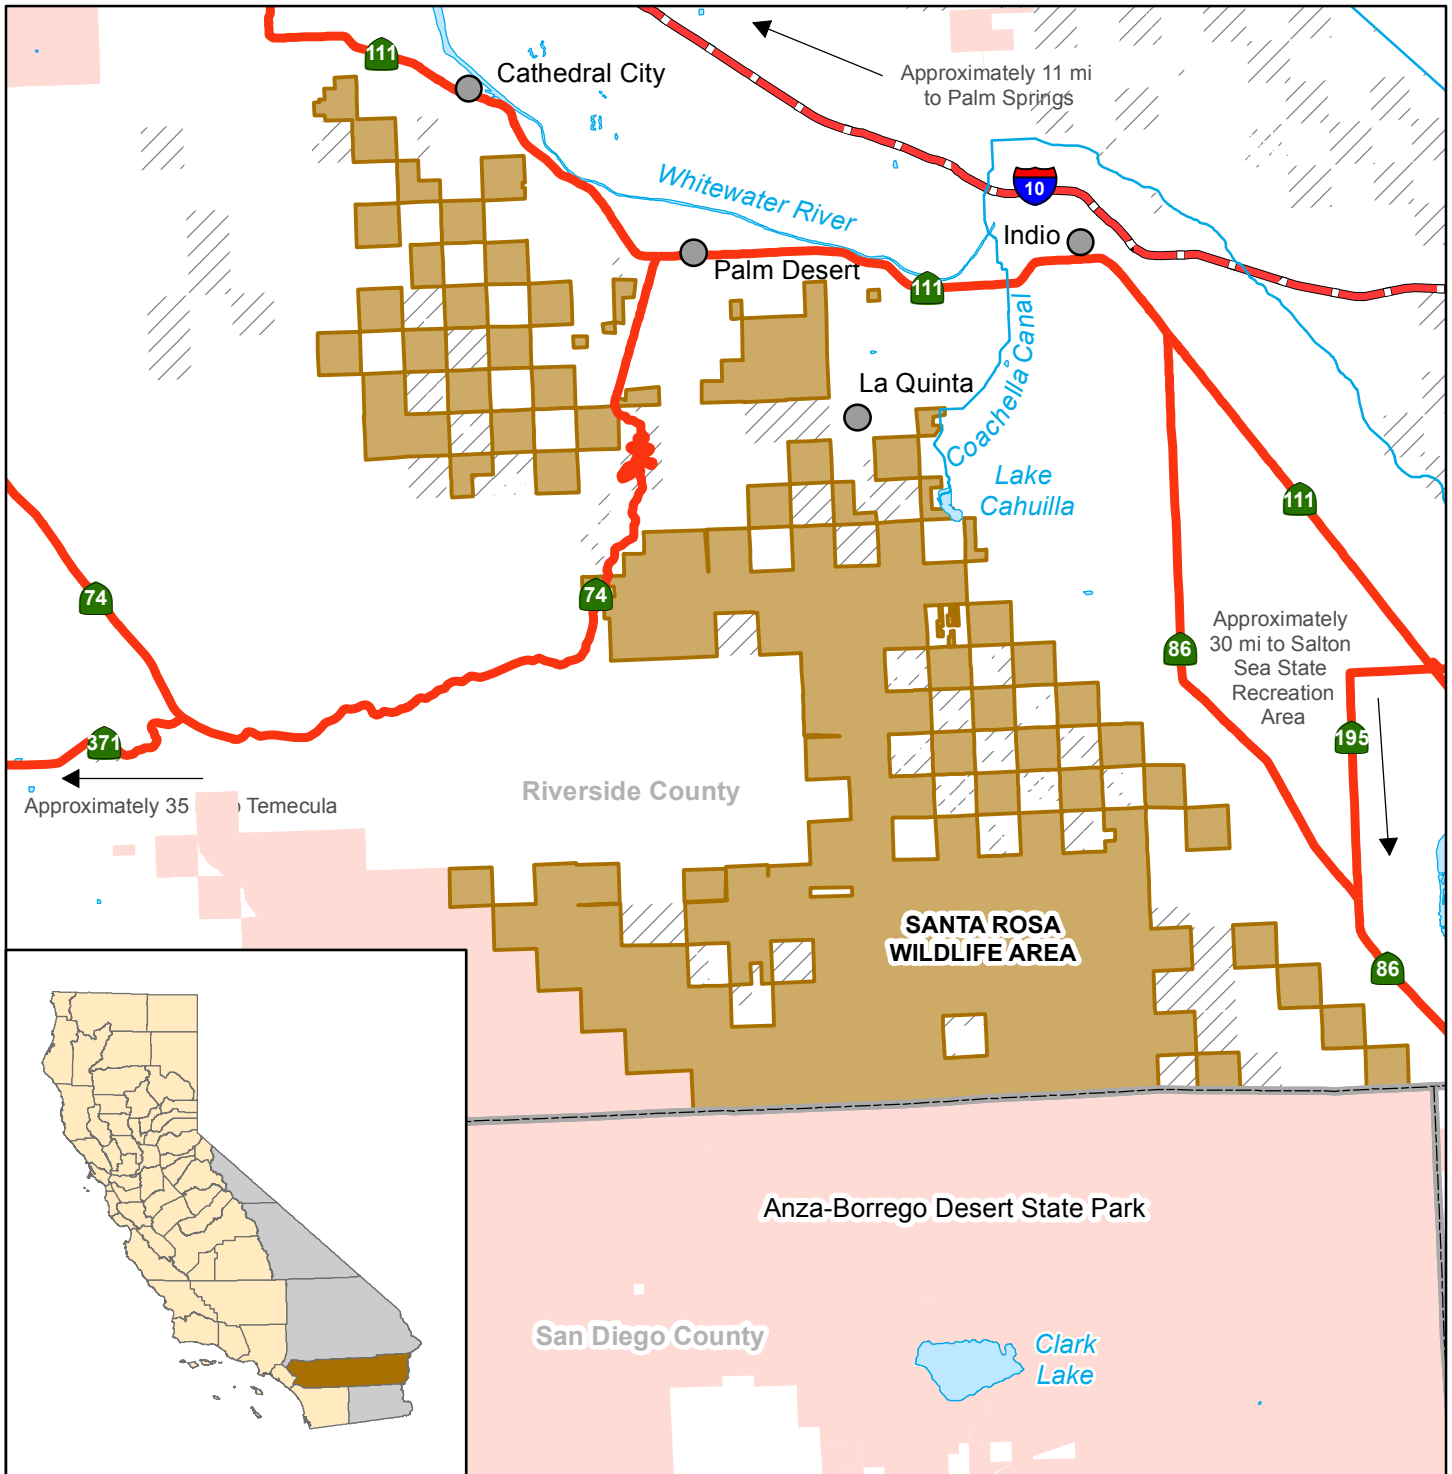

California Department of Fish and Wildlife Inland Deserts Region SANTA ROSA WILDLIFE AREA Riverside County

Wildlife Area	State Highway	
State Park	Interstate Highway	
Bureau of Land Management		

Disclaimer: Boundaries are approximate. Maps are intended for general purposes only. March 2013 - Lisa Ohara, WLB