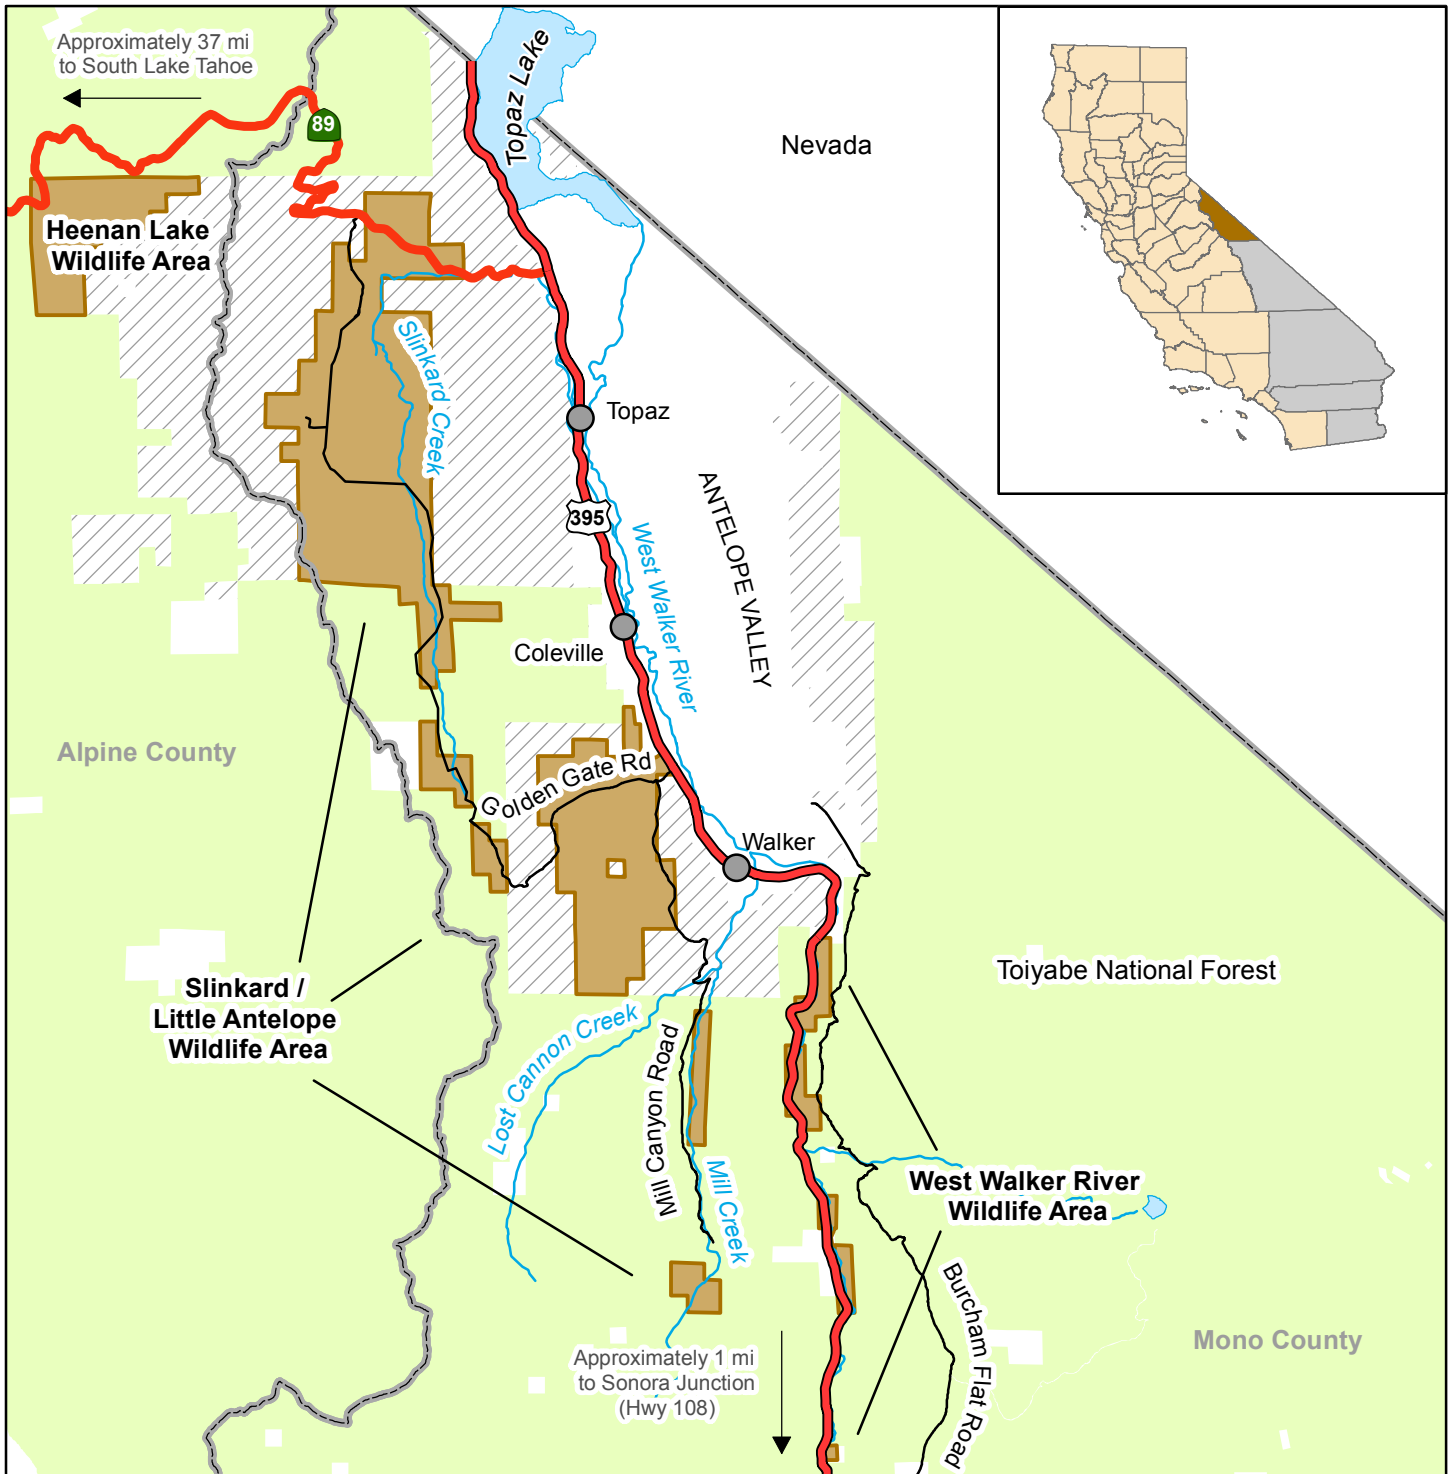

California Department of Fish and Wildlife Inland Deserts Region SLINKARD / LITTLE ANTELOPE WILDLIFE AREA Mono County

 Wildlife Area	 US Highway	 
 National Forest	 State Highway	
 Bureau of Land Management	 Local Road	

Disclaimer: Boundaries are approximate. Maps are intended for general purposes only. January 2015 - WLB