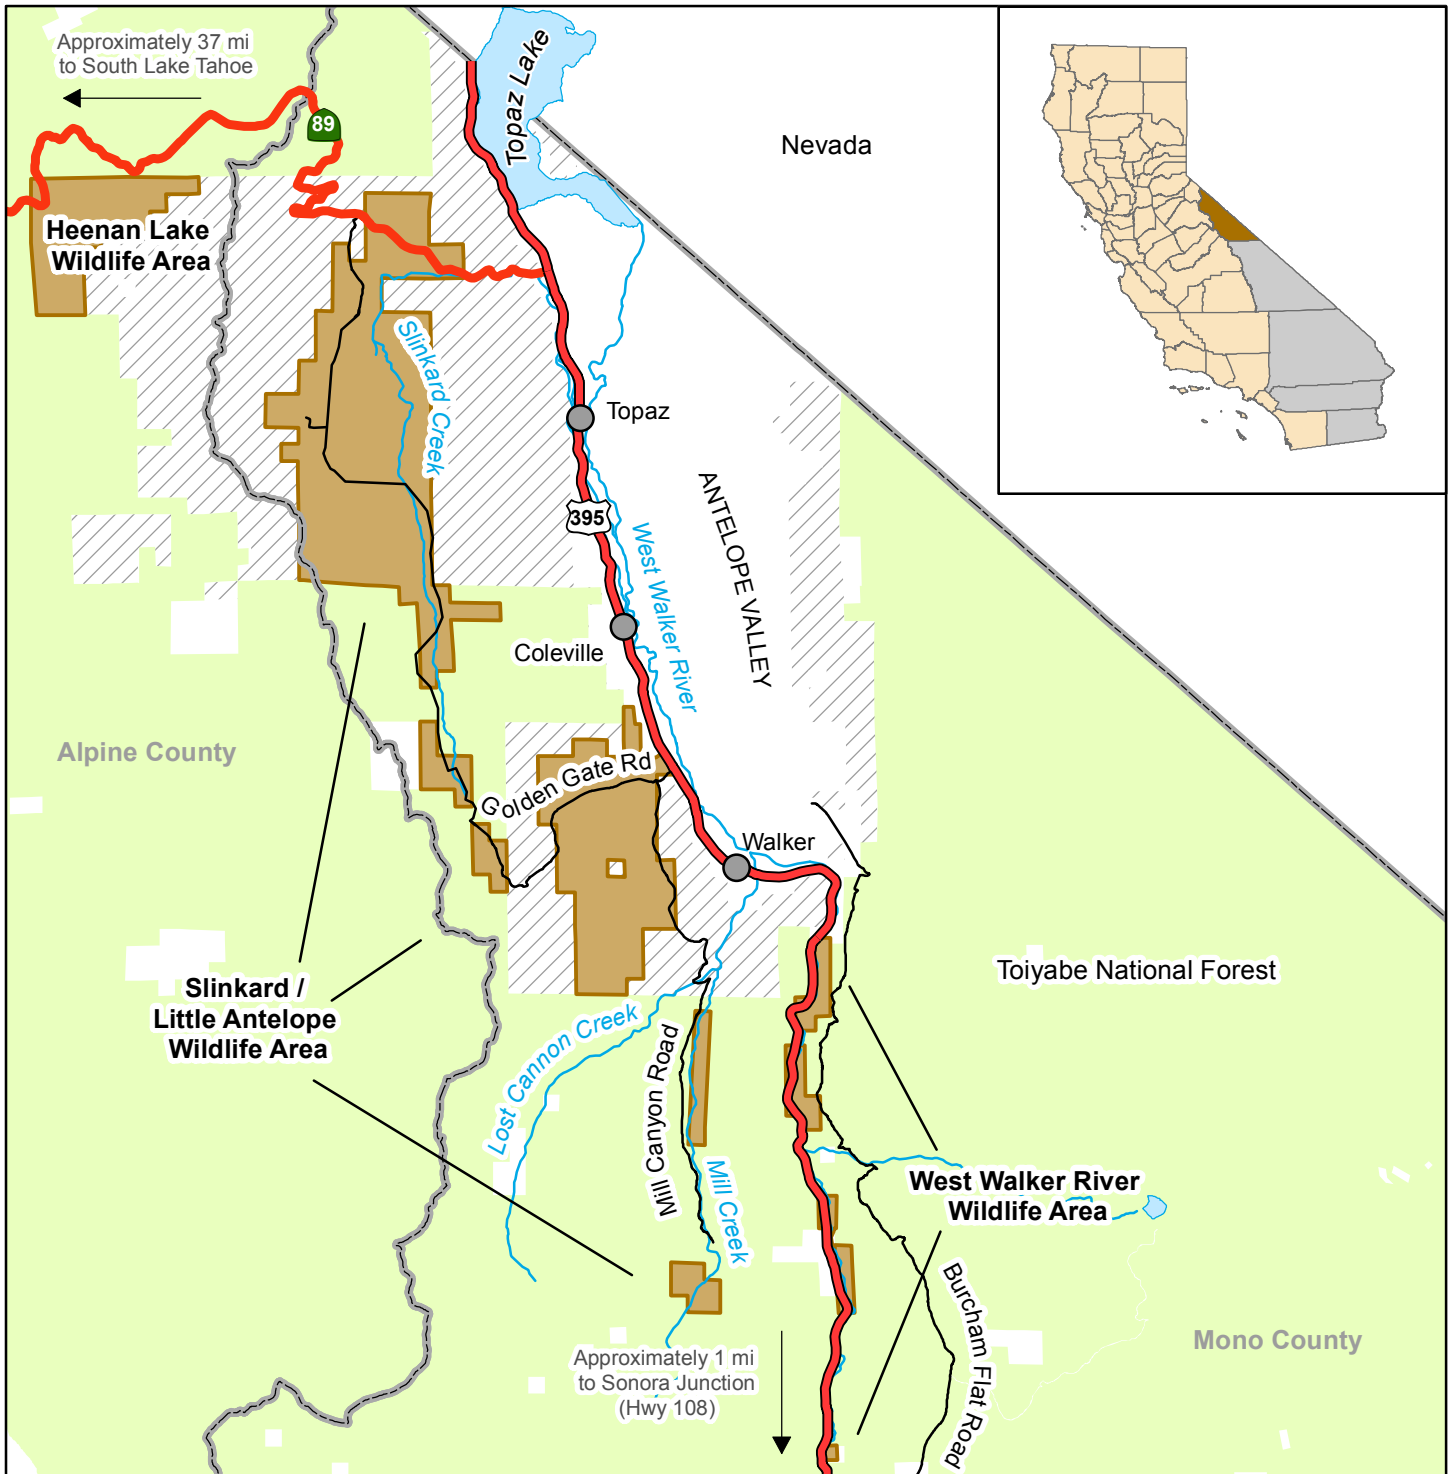

California Department of Fish and Wildlife Inland Deserts Region SLINKARD / LITTLE ANTELOPE WILDLIFE AREA Mono County

 Wildlife Area	 US Highway	 
 National Forest	 State Highway	
 Bureau of Land Management	 Local Road	

Disclaimer: Boundaries are approximate.
Maps are intended for general purposes only.

January 2015 - WLB