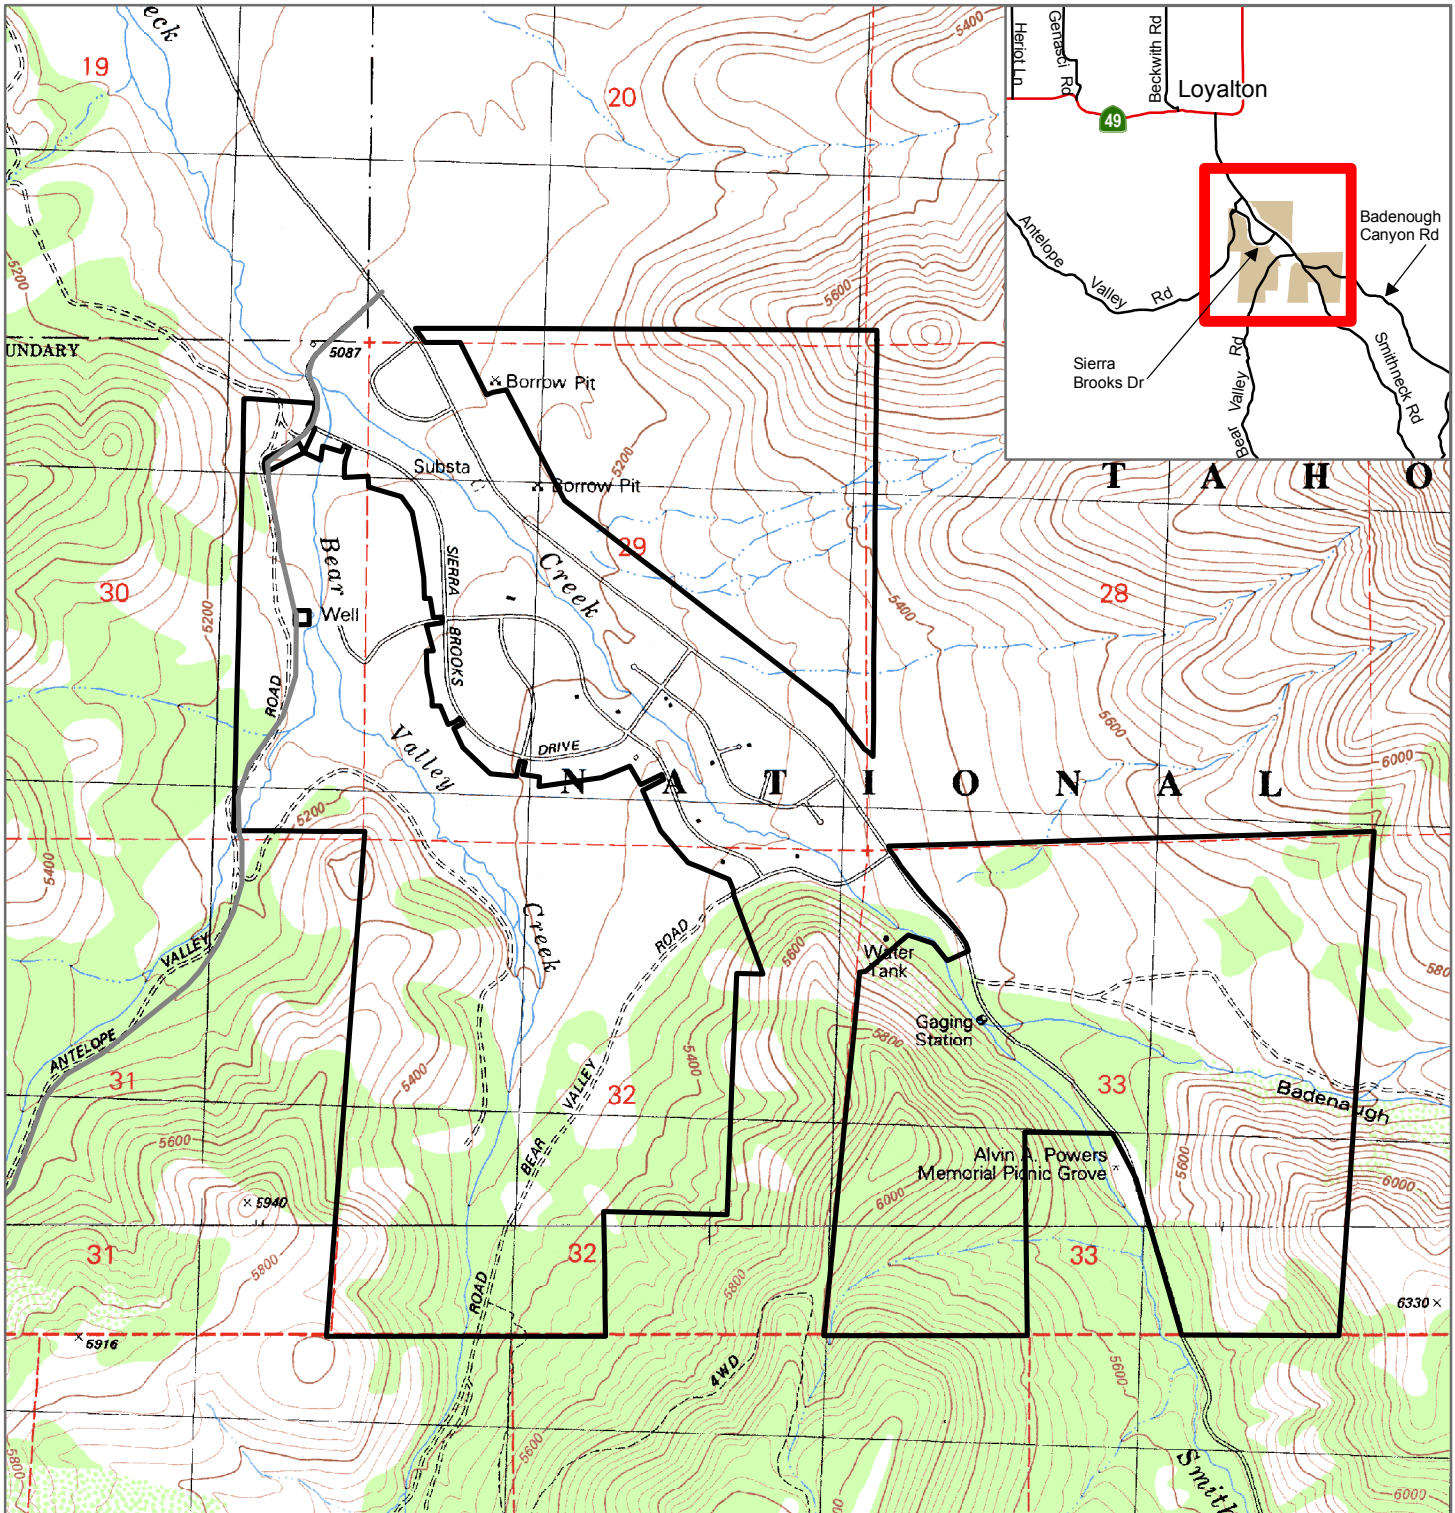

California Department of Fish and Wildlife North Central Region SMITHNECK CREEK WILDLIFE AREA Sierra County

Wildlife Area

County Road

No OHV's allowed except on county roads on state lands.

0

1 Mile

Disclaimer: Boundaries are approximate.
Maps are intended for general purposes only.

January 2018 - WLB