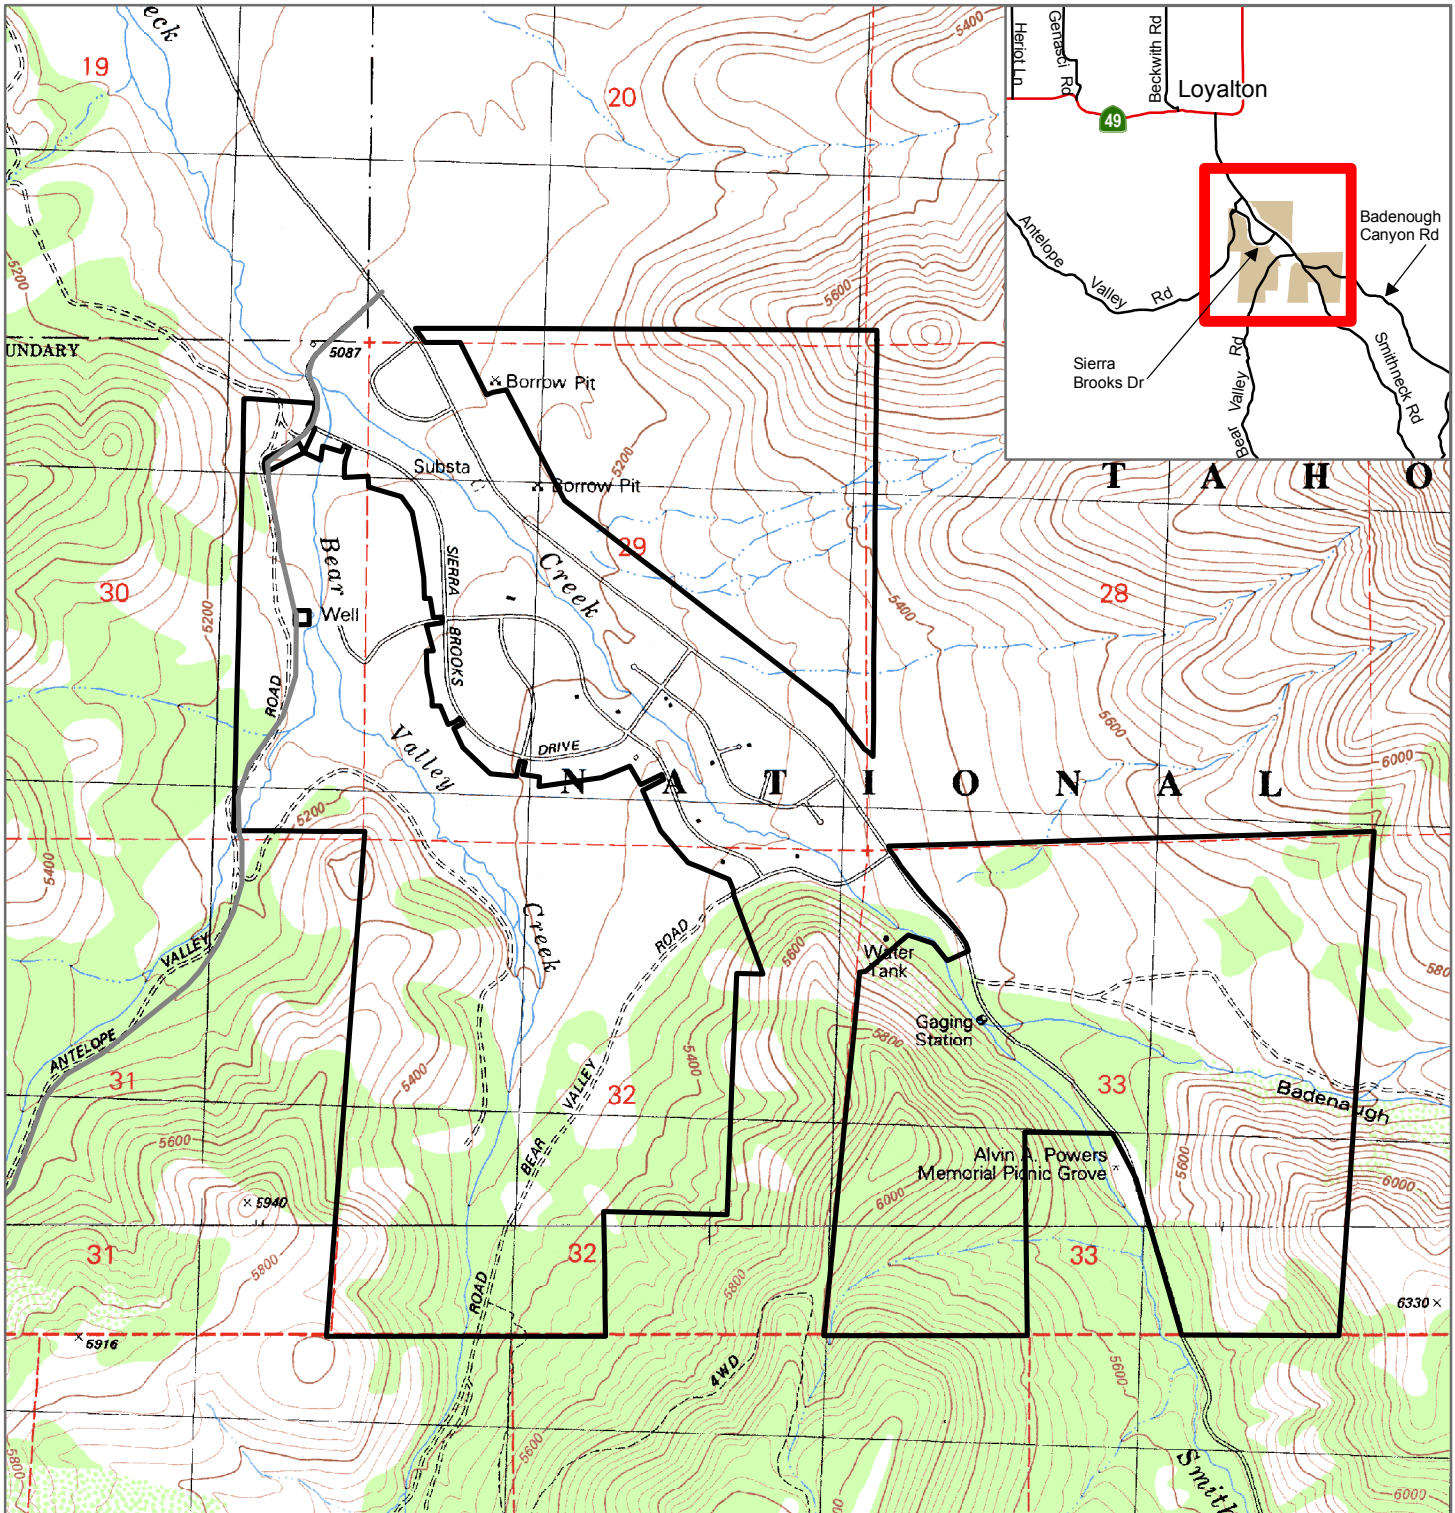

California Department of Fish and Wildlife

North Central Region

SMITHNECK CREEK WILDLIFE AREA

Sierra County

Wildlife Area

County Road

No OHV's allowed except on county roads on state lands.

0

1 Mile

Disclaimer: Boundaries are approximate. Maps are intended for general purposes only.

January 2018 - WLB