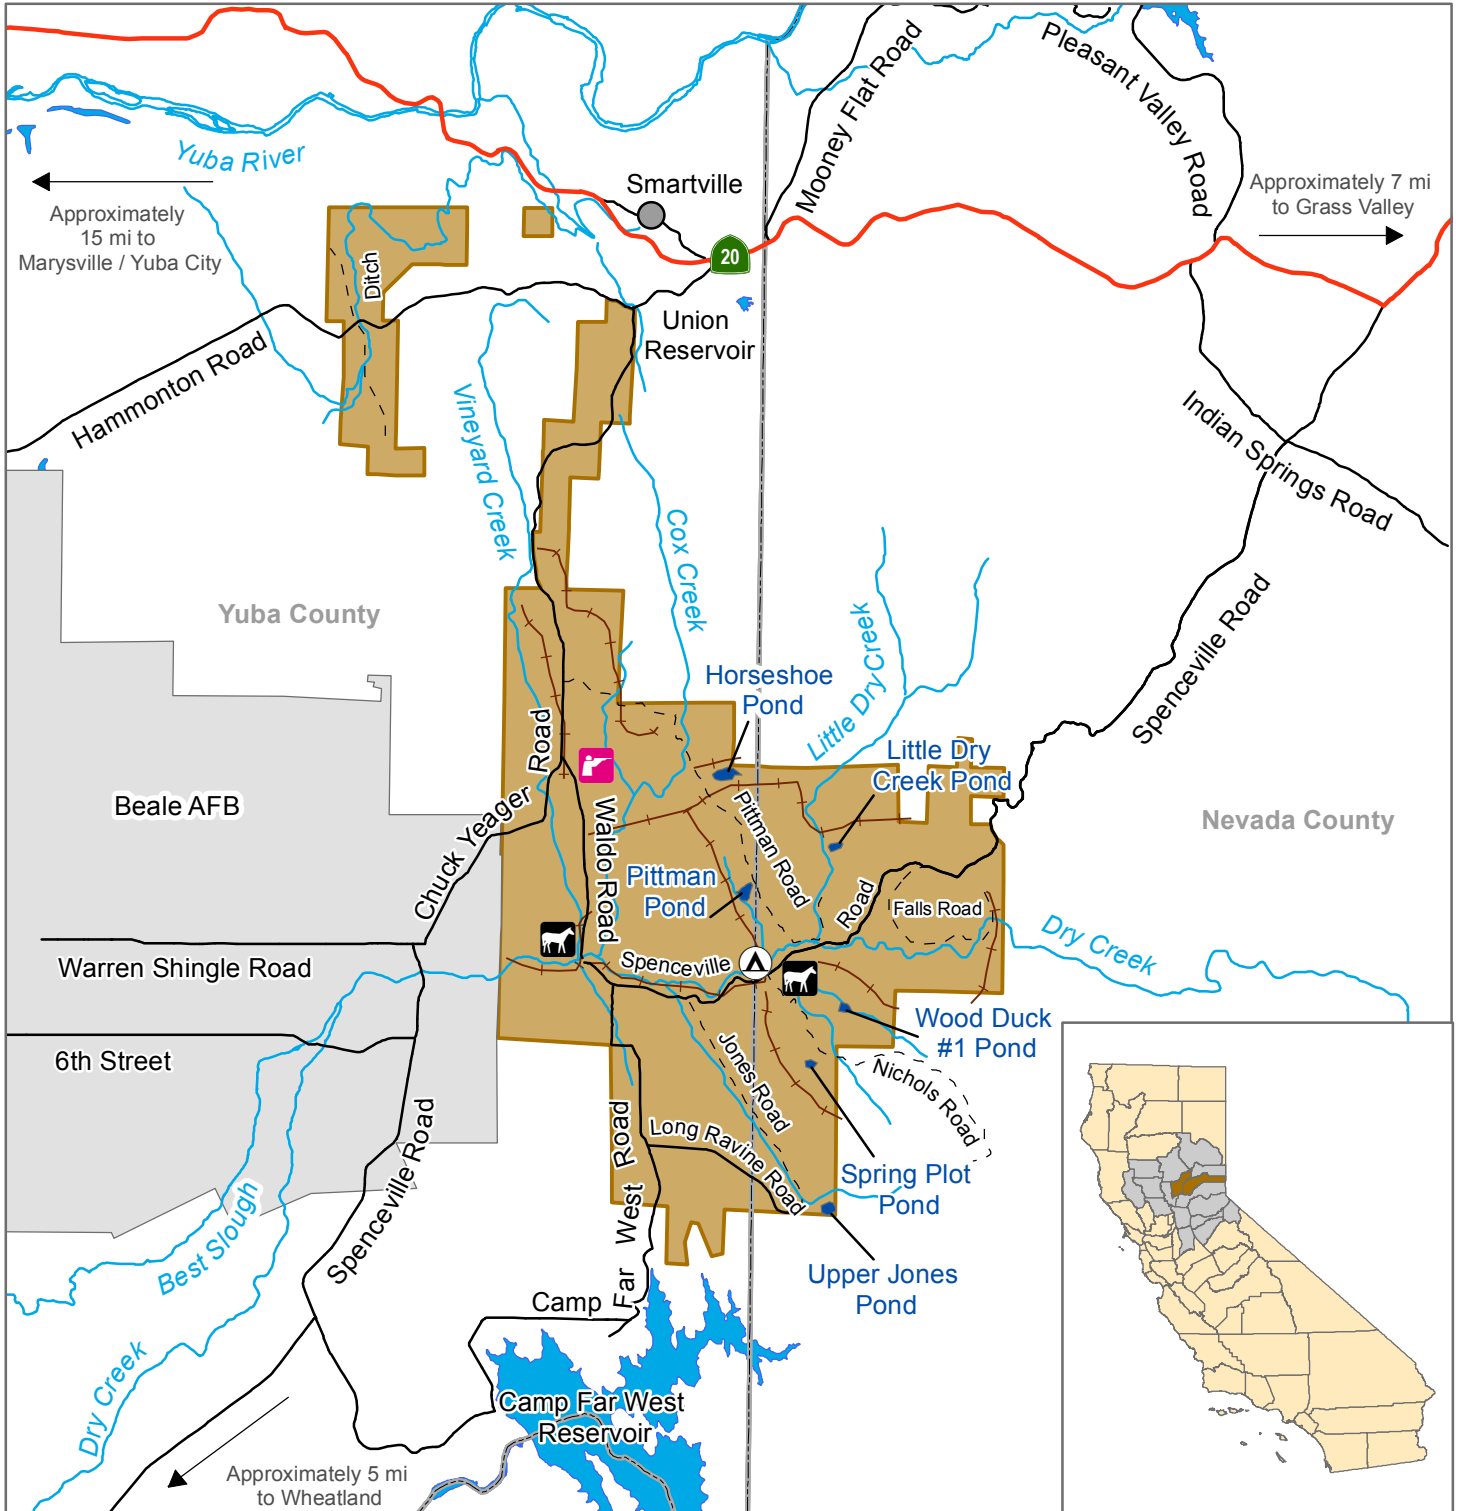

California Department of Fish and Wildlife

North Central Region

SPENCEVILLE WILDLIFE AREA

Yuba, Nevada Counties

- Wildlife Area
- 🐎 Equestrian Staging Area
- State Highway
- ⛺ Camping
- Equestrian Trail
- Local Road
- Shooting Range
- Administrative Road - Closed to Vehicles

Disclaimer: Boundaries are approximate. Maps are intended for general purposes only.

March 2013 - Lisa Ohara, WLB