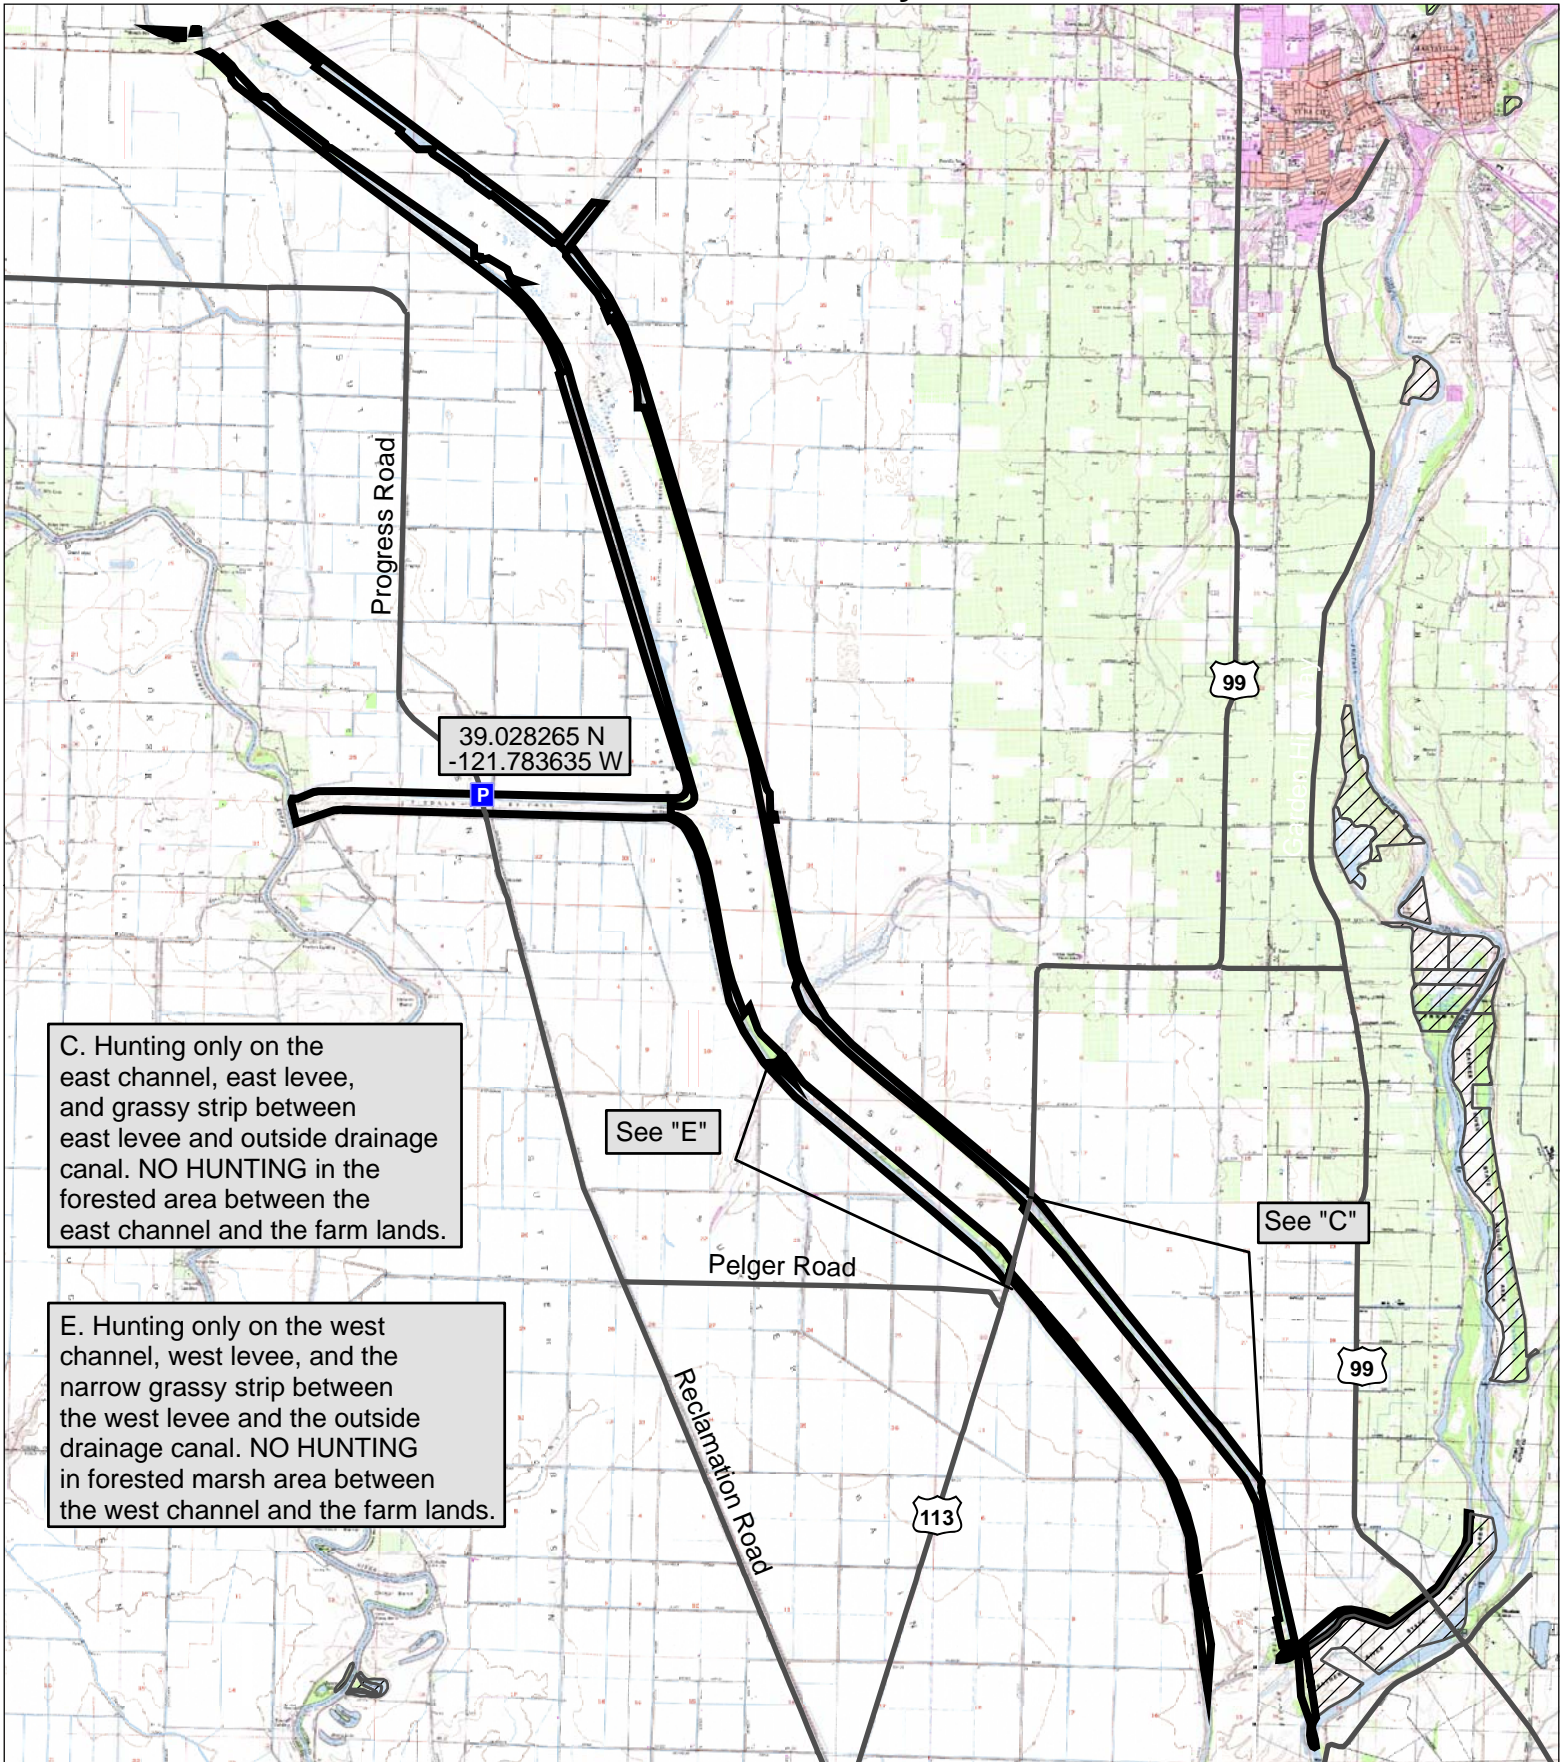

California Department of Fish and Game
 North Central Region
SUTTER BYPASS WILDLIFE AREA
 Sutter County

C. Hunting only on the east channel, east levee, and grassy strip between east levee and outside drainage canal. NO HUNTING in the forested area between the east channel and the farm lands.

E. Hunting only on the west channel, west levee, and the narrow grassy strip between the west levee and the outside drainage canal. NO HUNTING in forested marsh area between the west channel and the farm lands.

- Parking
- Local Roads
- Other DFG Lands
- Sutter Bypass WA

Topographic map 1:24 000