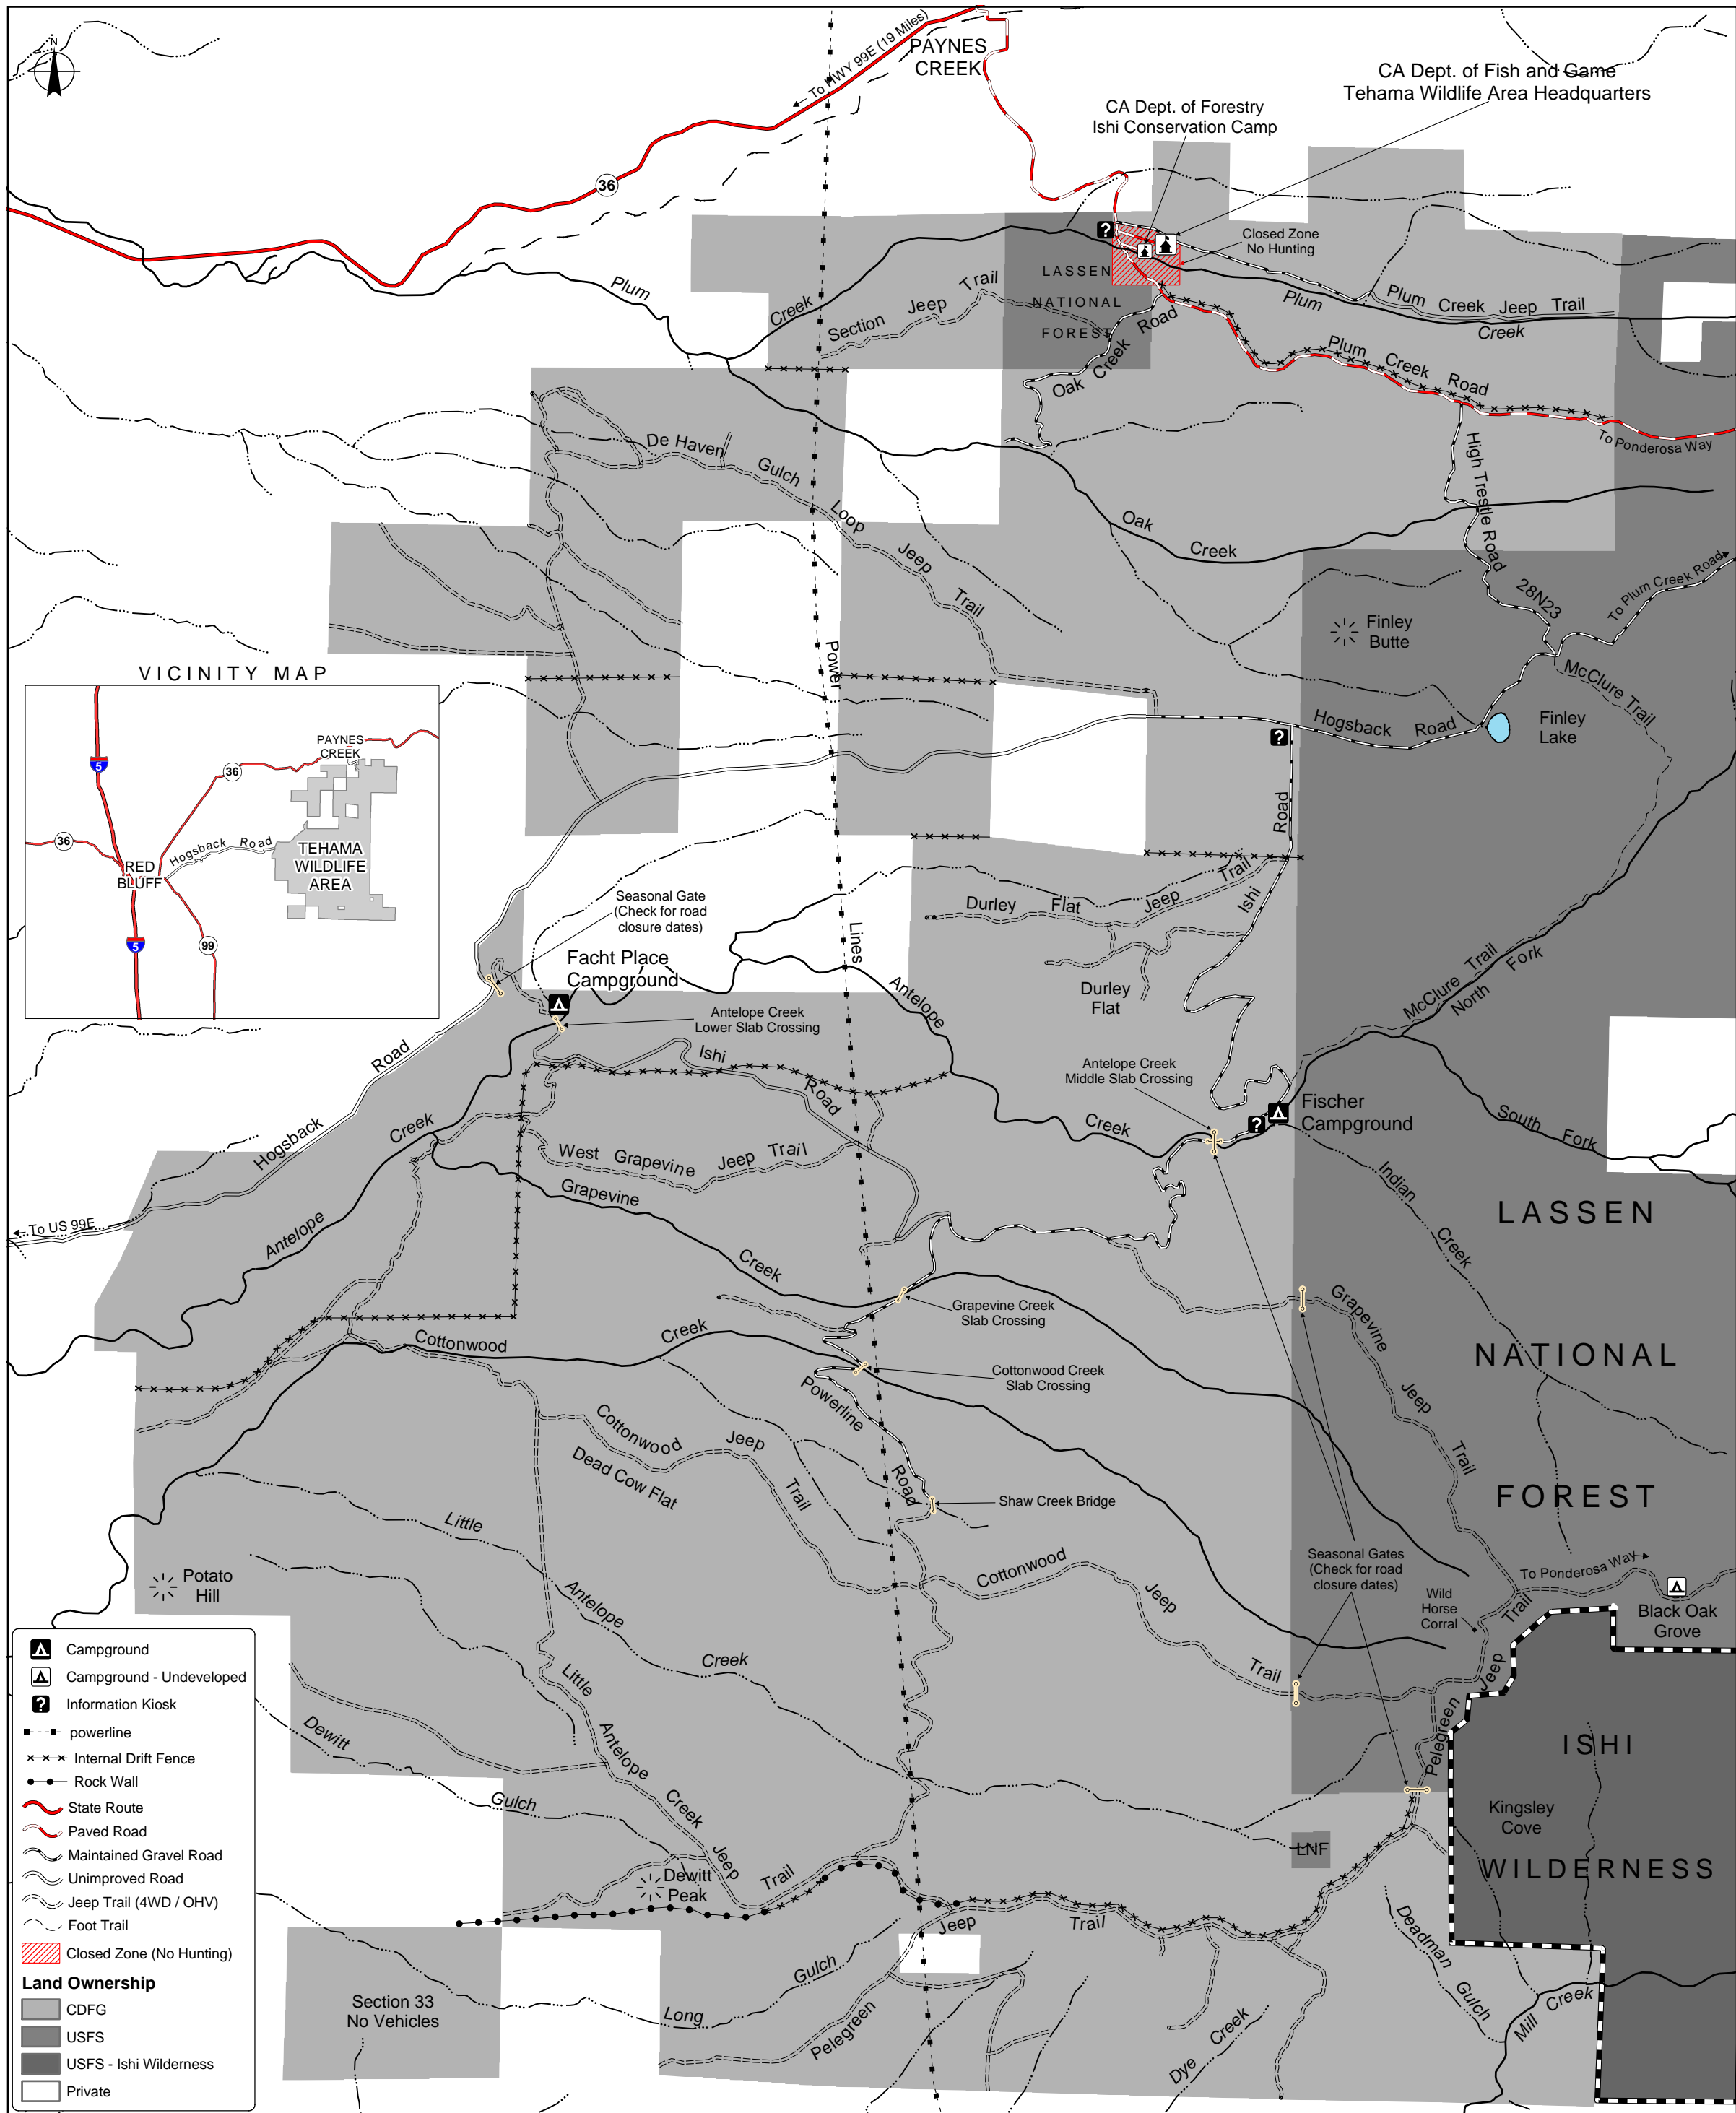

TEHAMA WILDLIFE AREA

CA DEPT. OF FISH AND GAME

TEHAMA COUNTY - 43,915 ACRES

Data provided by CDFG and the Teale Data Center
 Projection: Albers (Teale Parameters), Units in Meters

Map compiled by the CA Dept. of Fish and Game
 Northern California - North Coast Region
 Information Services Branch
 Last Modified August 2002

FOR INFORMATION REGARDING ROAD CLOSURE DATES CALL (530) 597-2201