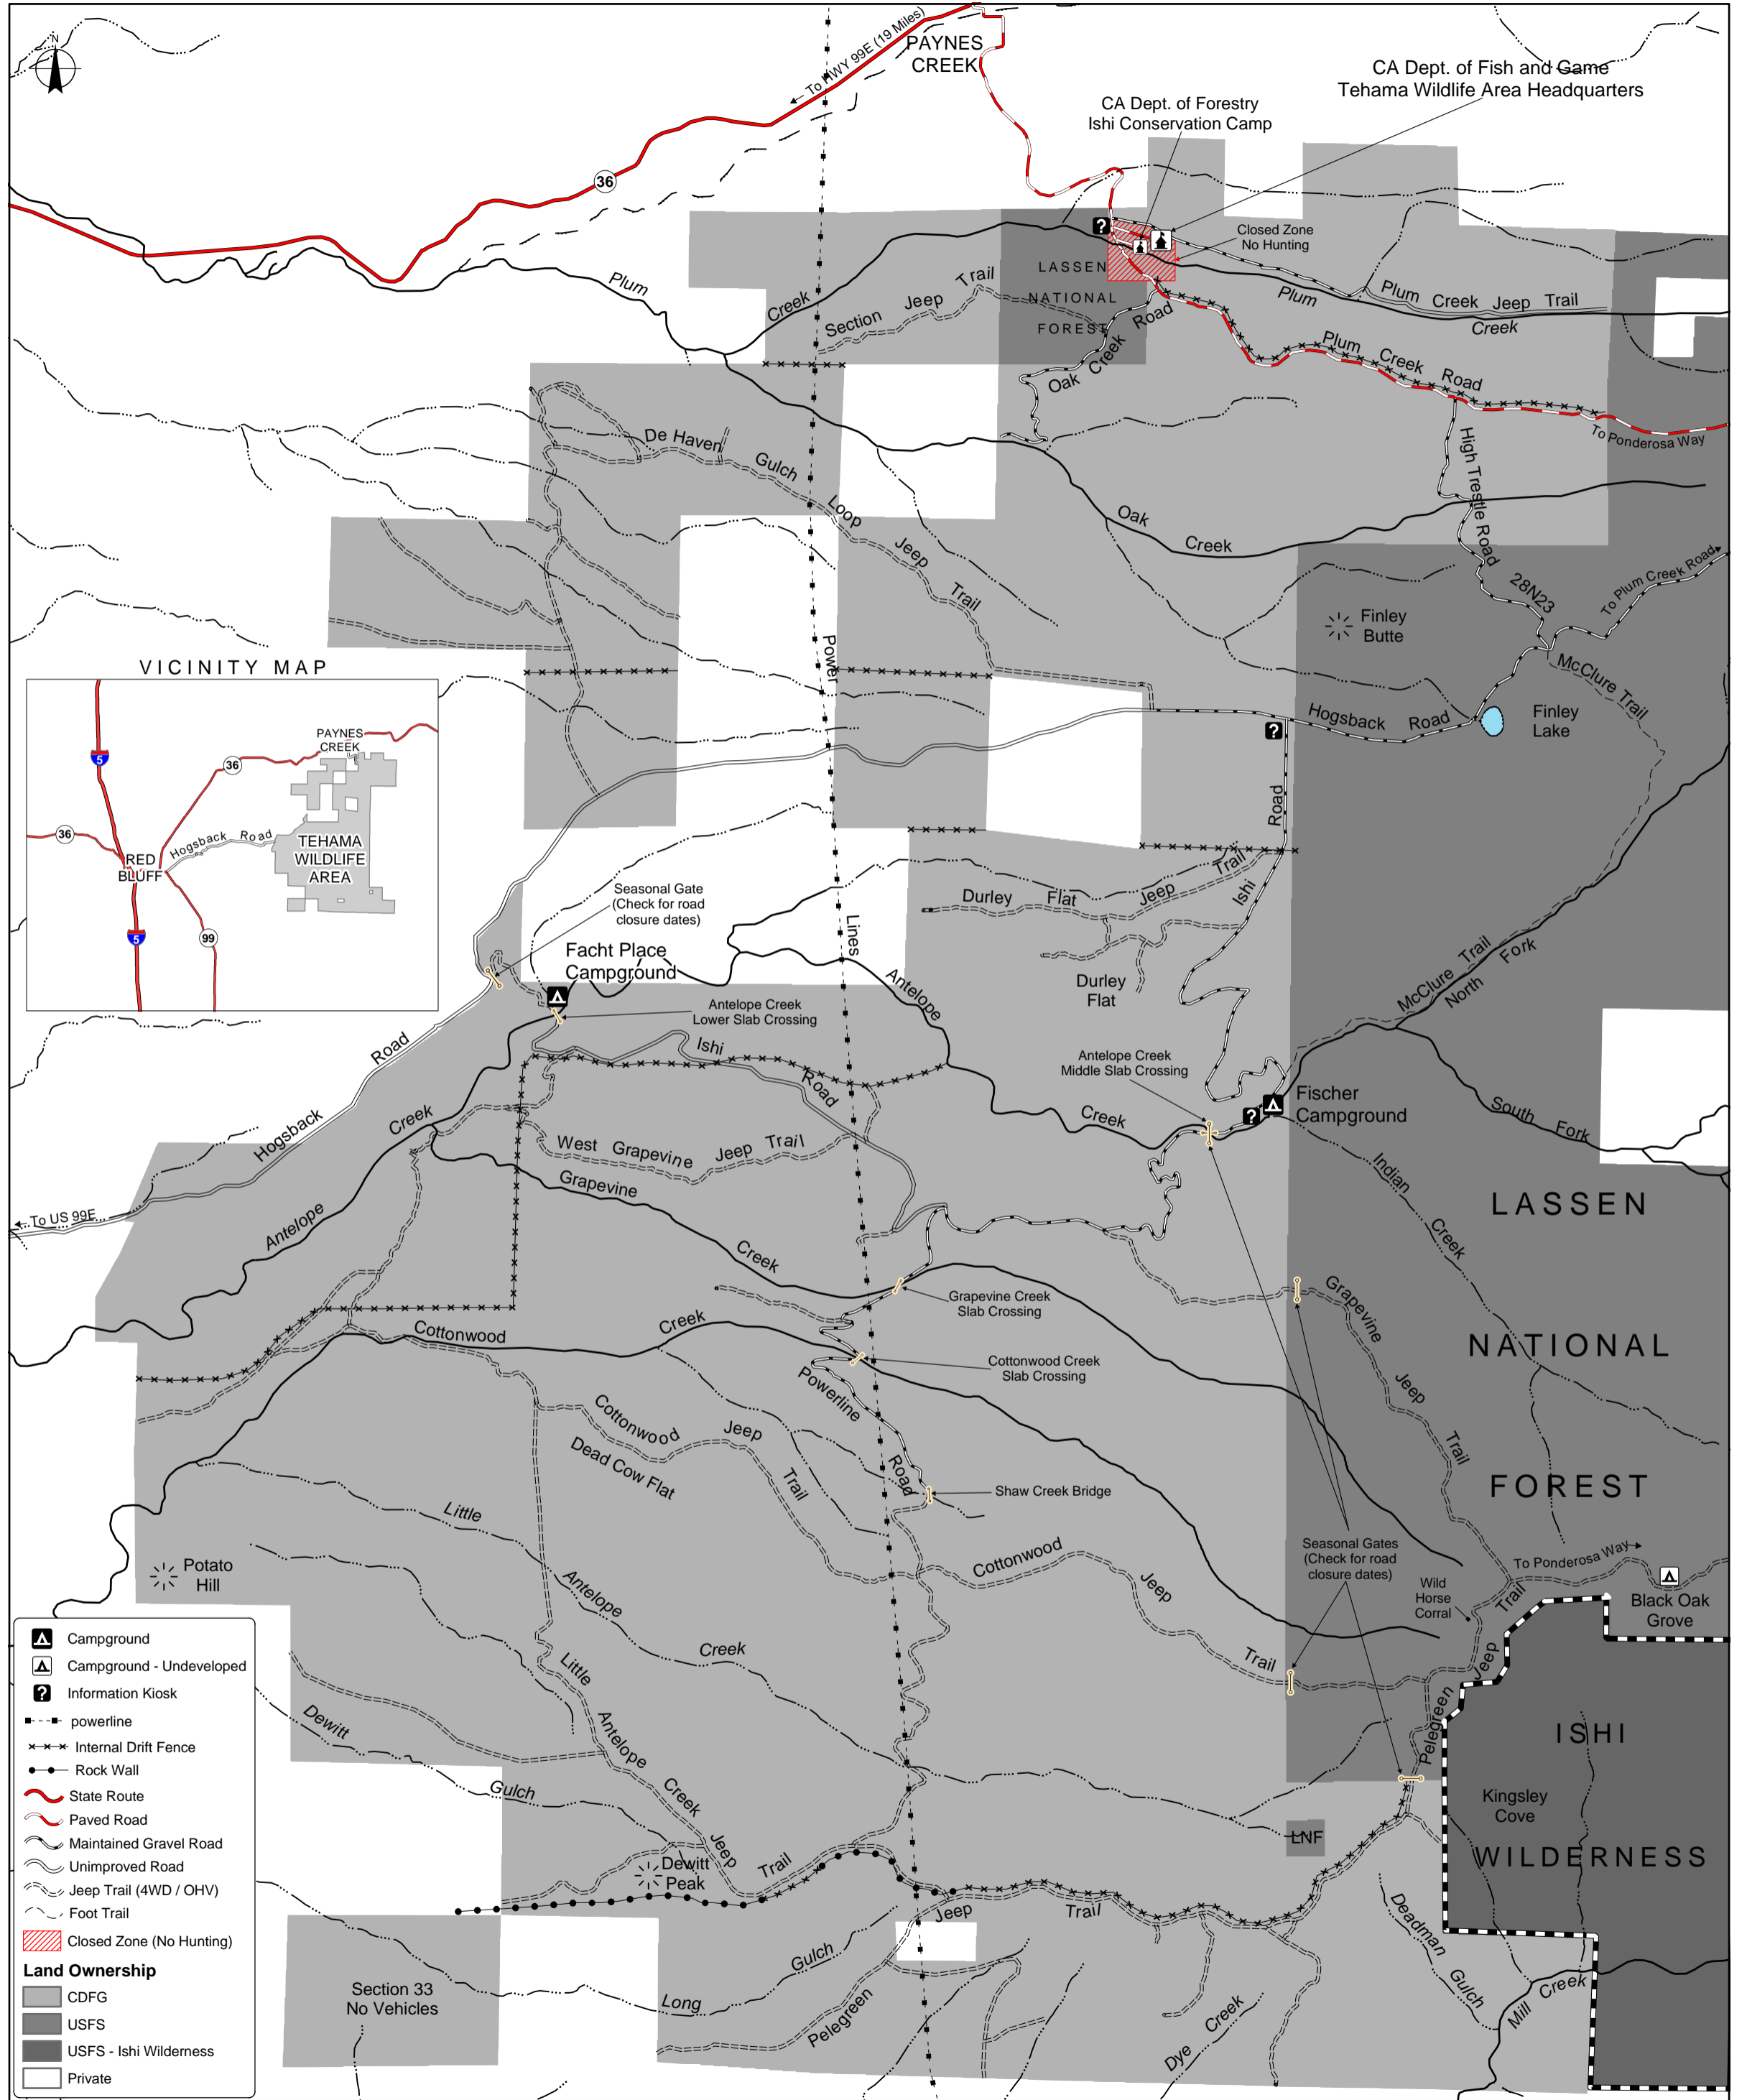

TEHAMA WILDLIFE AREA

CA DEPT. OF FISH AND GAME

TEHAMA COUNTY - 43,915 ACRES

Data provided by CDFG and the Teale Data Center
 Projection: Albers (Teale Parameters), Units in Meters

Map compiled by the CA Dept. of Fish and Game
 Northern California - North Coast Region
 Information Services Branch
 Last Modified August 2002

FOR INFORMATION REGARDING ROAD CLOSURE DATES CALL (530) 597-2201