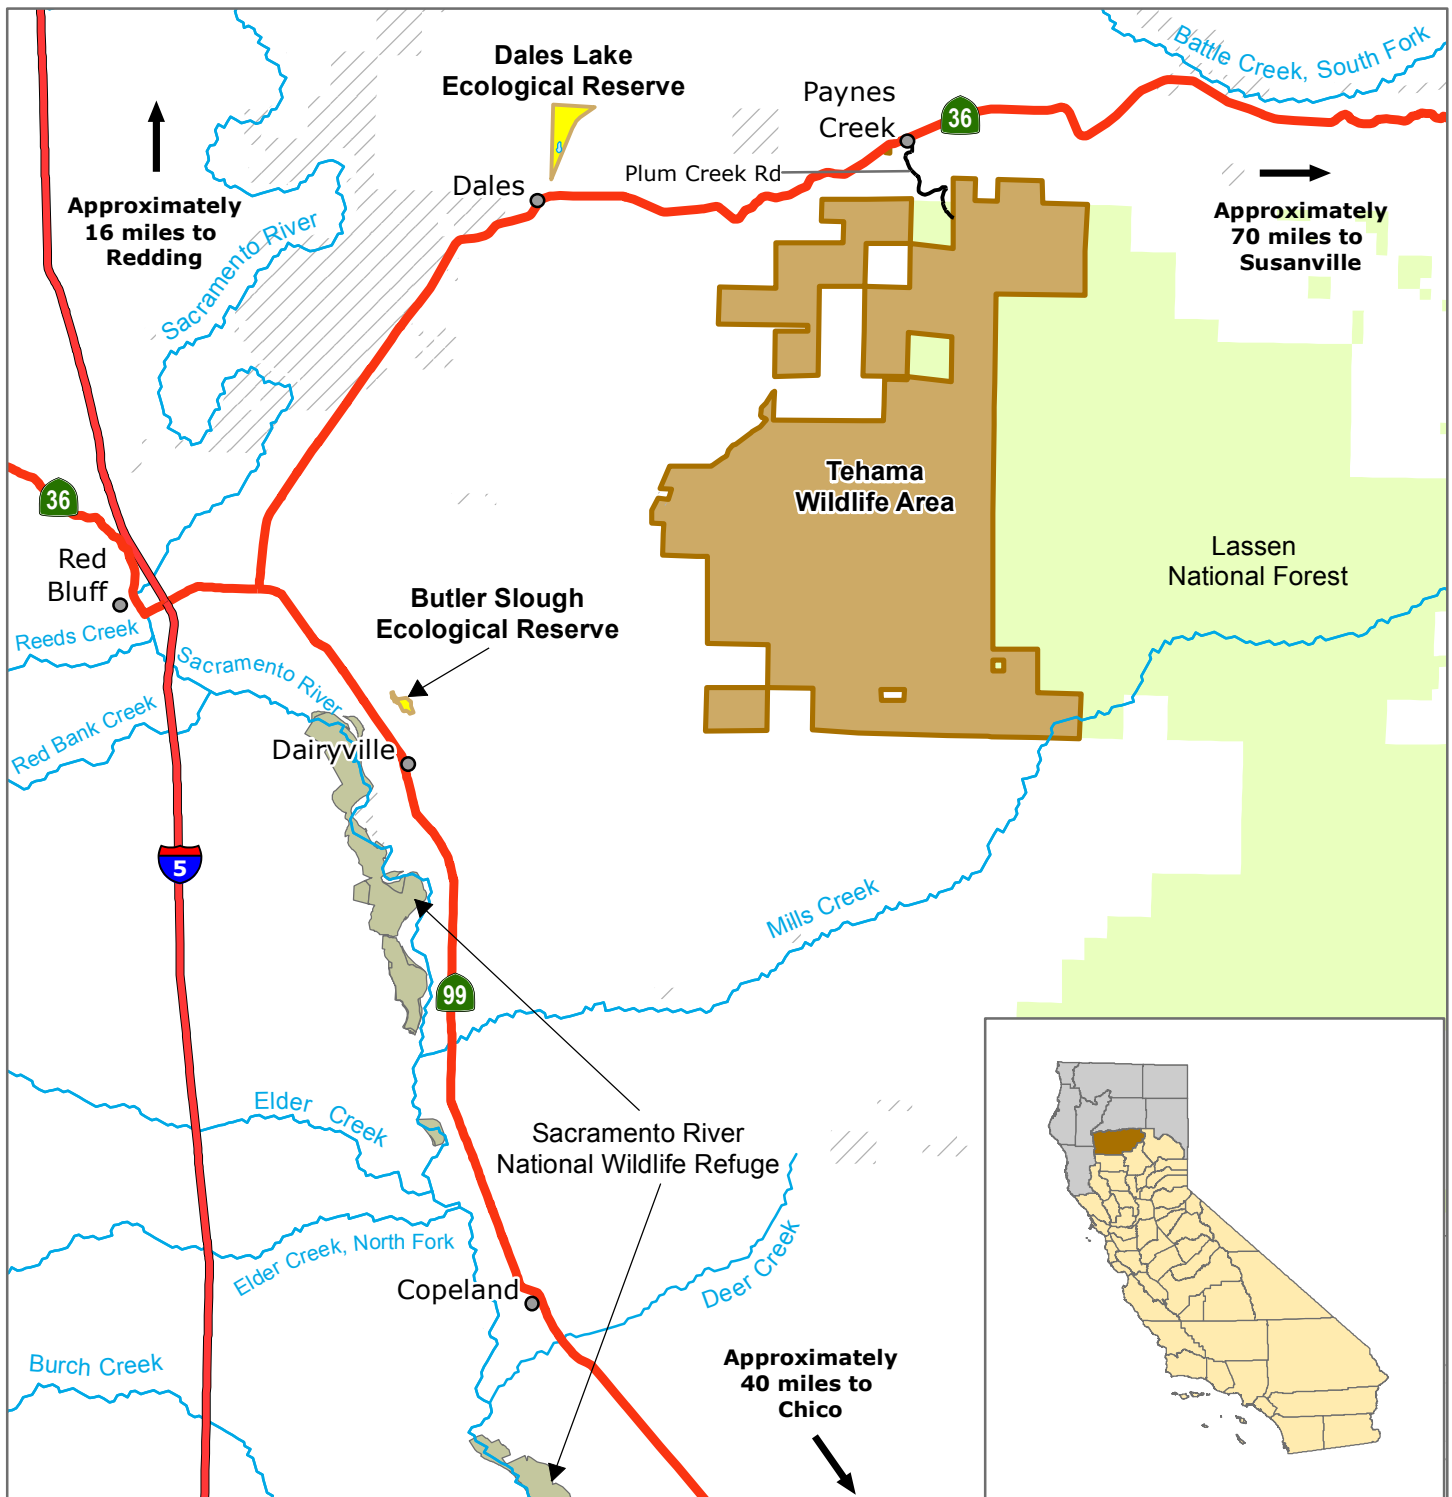

California Department of Fish and Wildlife Northern Region TEHAMA WILDLIFE AREA Tehama County

| | |
|---------------------------|--------------------|
| Wildlife Area | National Forest |
| Ecological Reserve | Interstate Highway |
| National Wildlife Refuge | State Highway |
| Bureau of Land Management | |

Disclaimer: Boundaries are approximate.
Maps are intended for general purposes only.

December 2014 - WLB