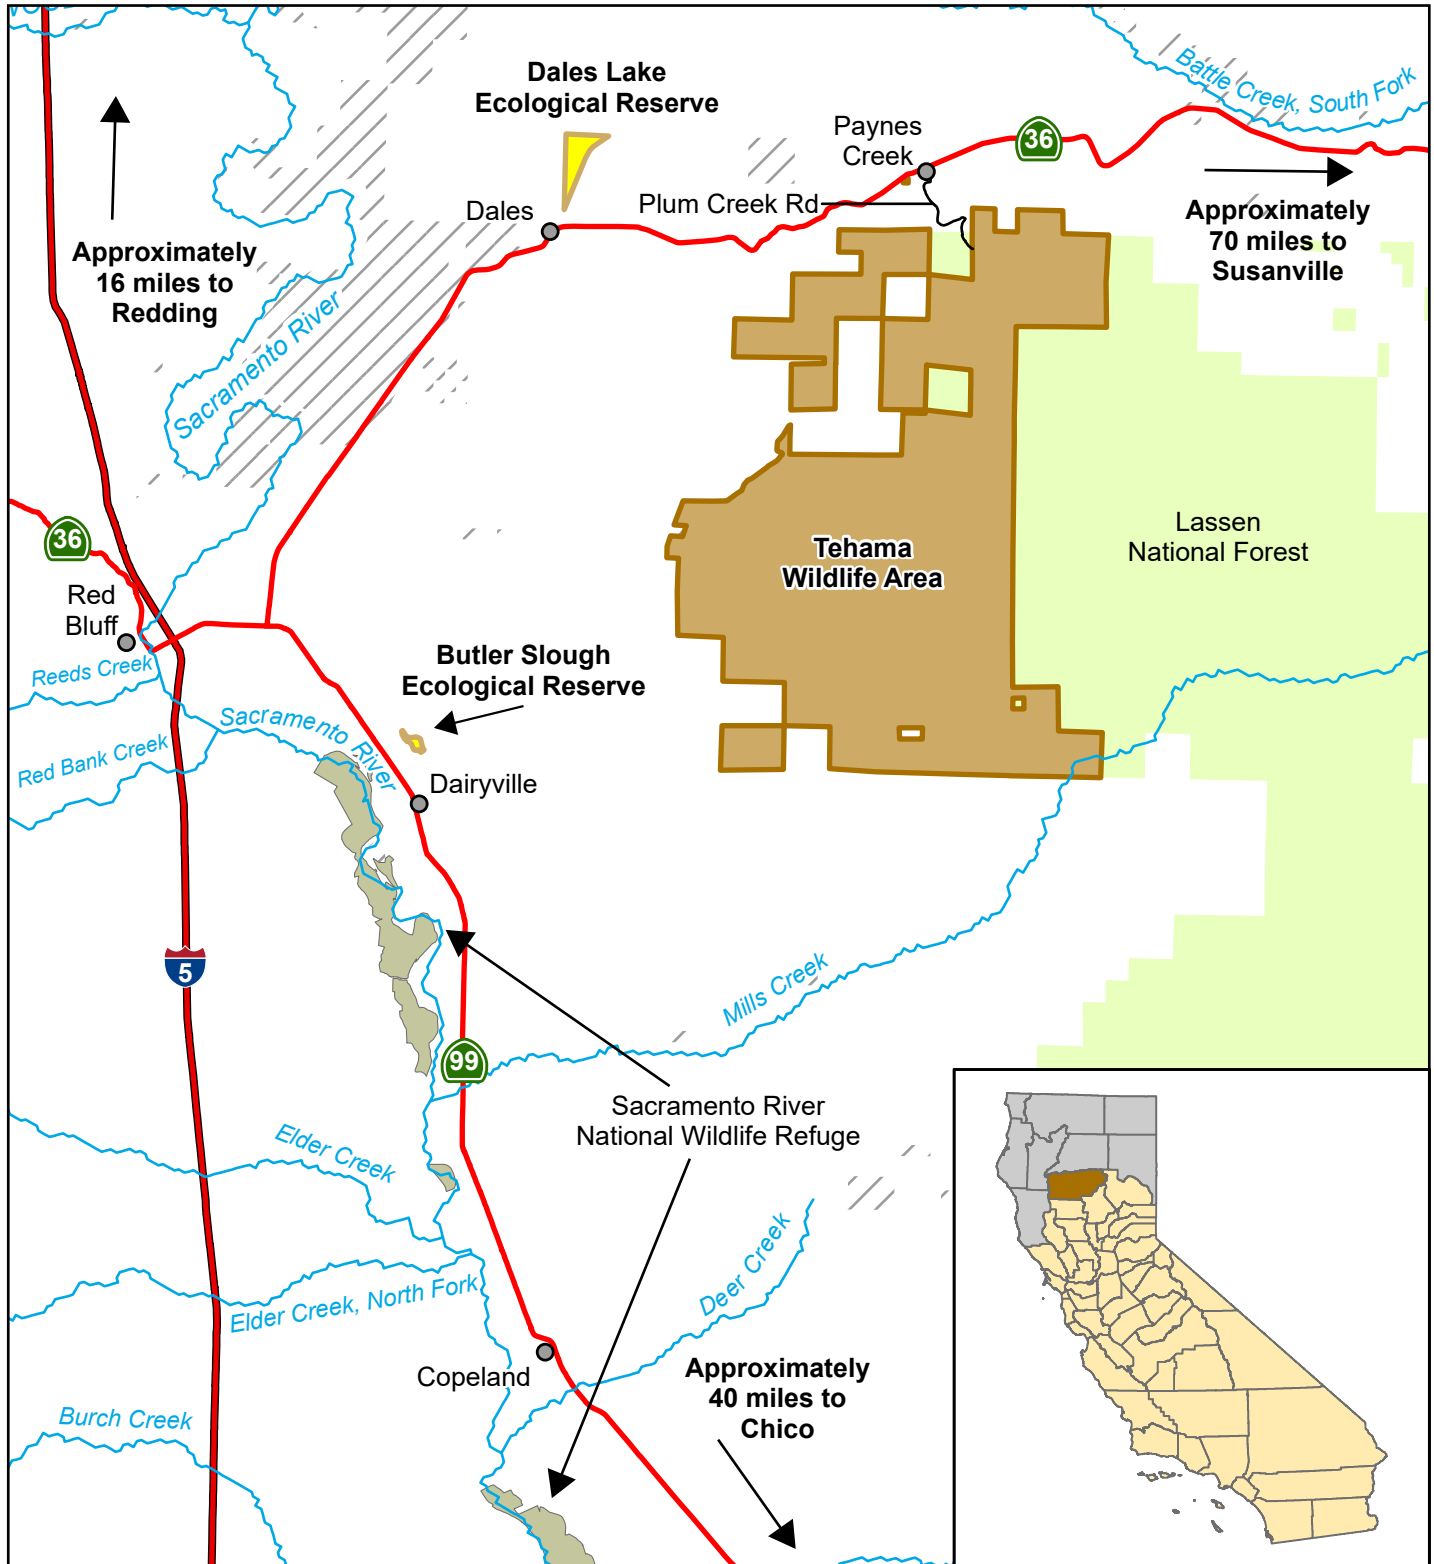

**California Department of Fish and Wildlife  
Northern Region  
TEHAMA WILDLIFE AREA  
Tehama County**

Wildlife Area	National Forest
Ecological Reserve	Interstate Highway
National Wildlife Refuge	State Highway
Bureau of Land Management	

Disclaimer: Boundaries are approximate.  
Map intended for general purposes only.