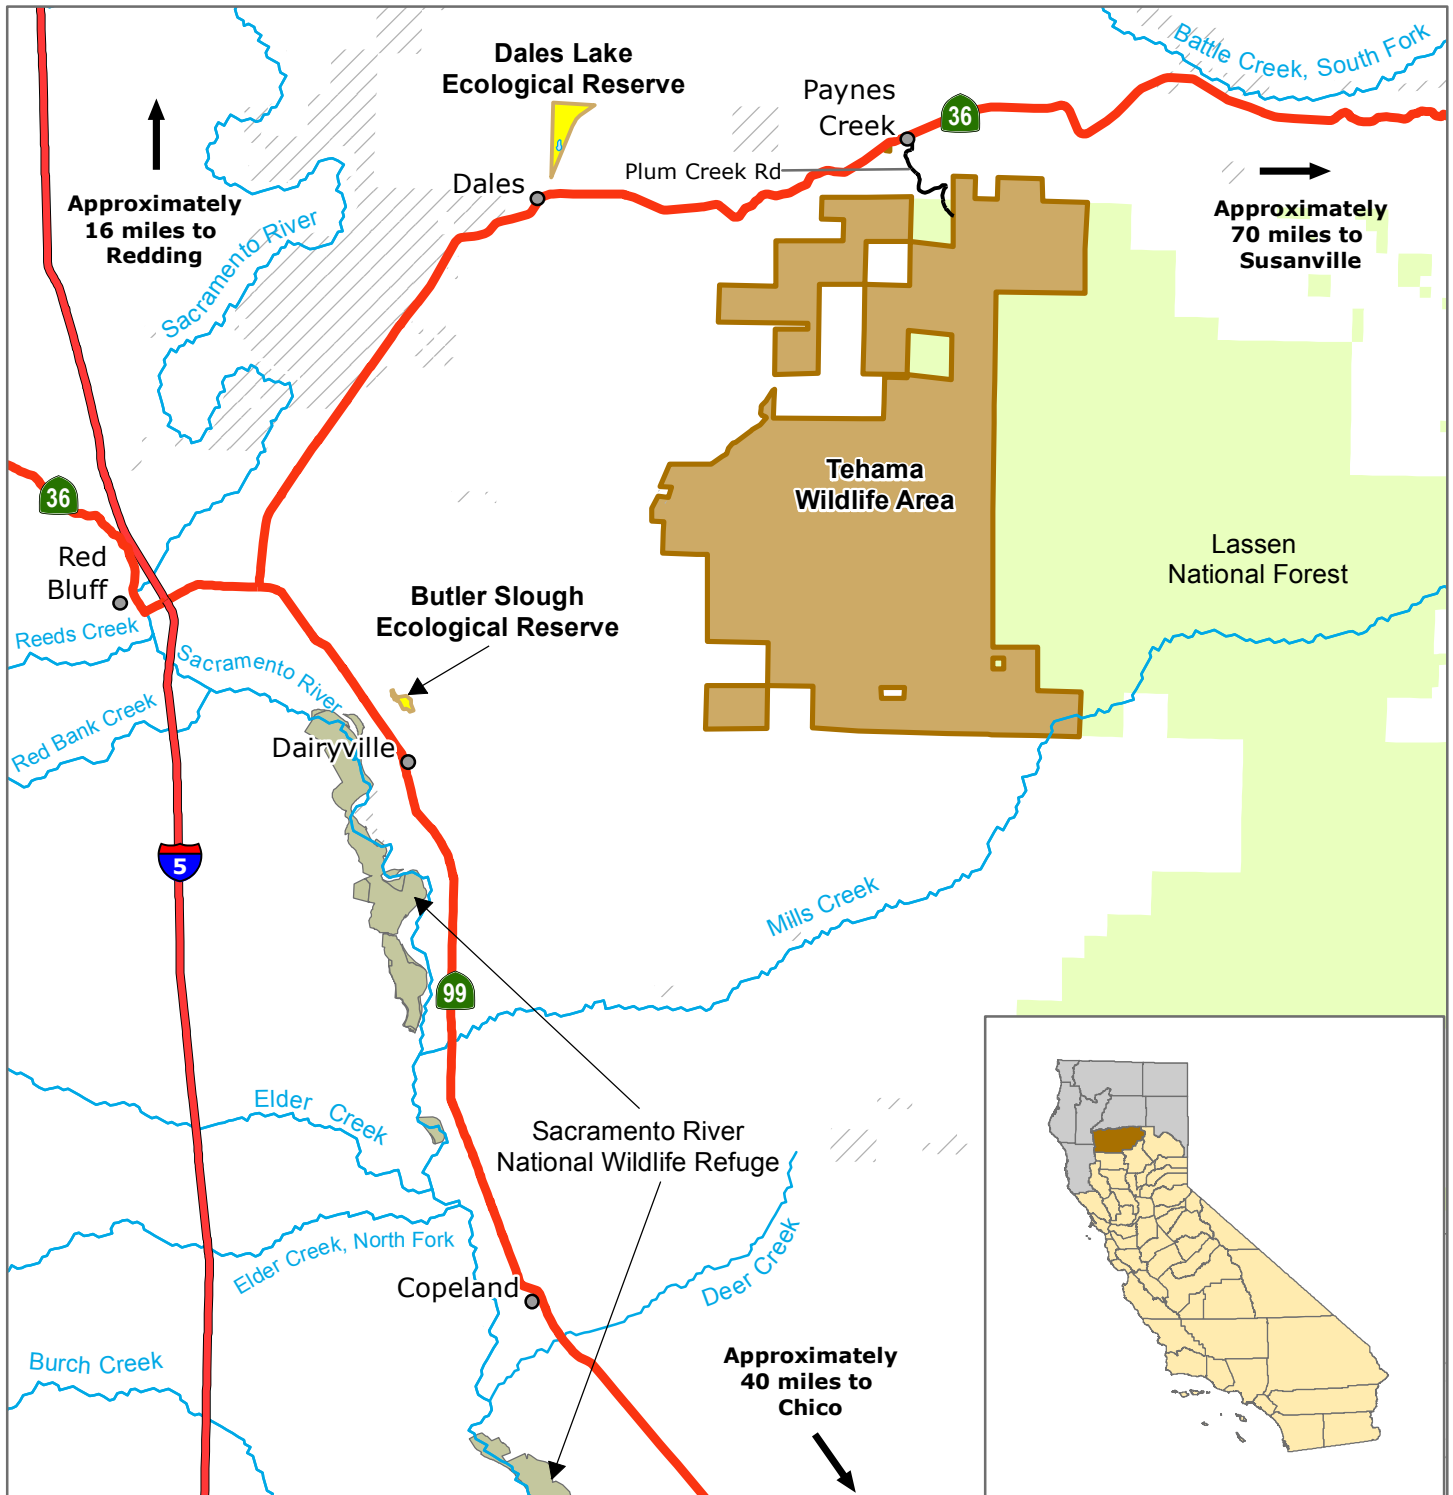

California Department of Fish and Wildlife Northern Region TEHAMA WILDLIFE AREA Tehama County

Wildlife Area	National Forest
Ecological Reserve	Interstate Highway
National Wildlife Refuge	State Highway
Bureau of Land Management	

Disclaimer: Boundaries are approximate.
Maps are intended for general purposes only.

December 2014 - WLB