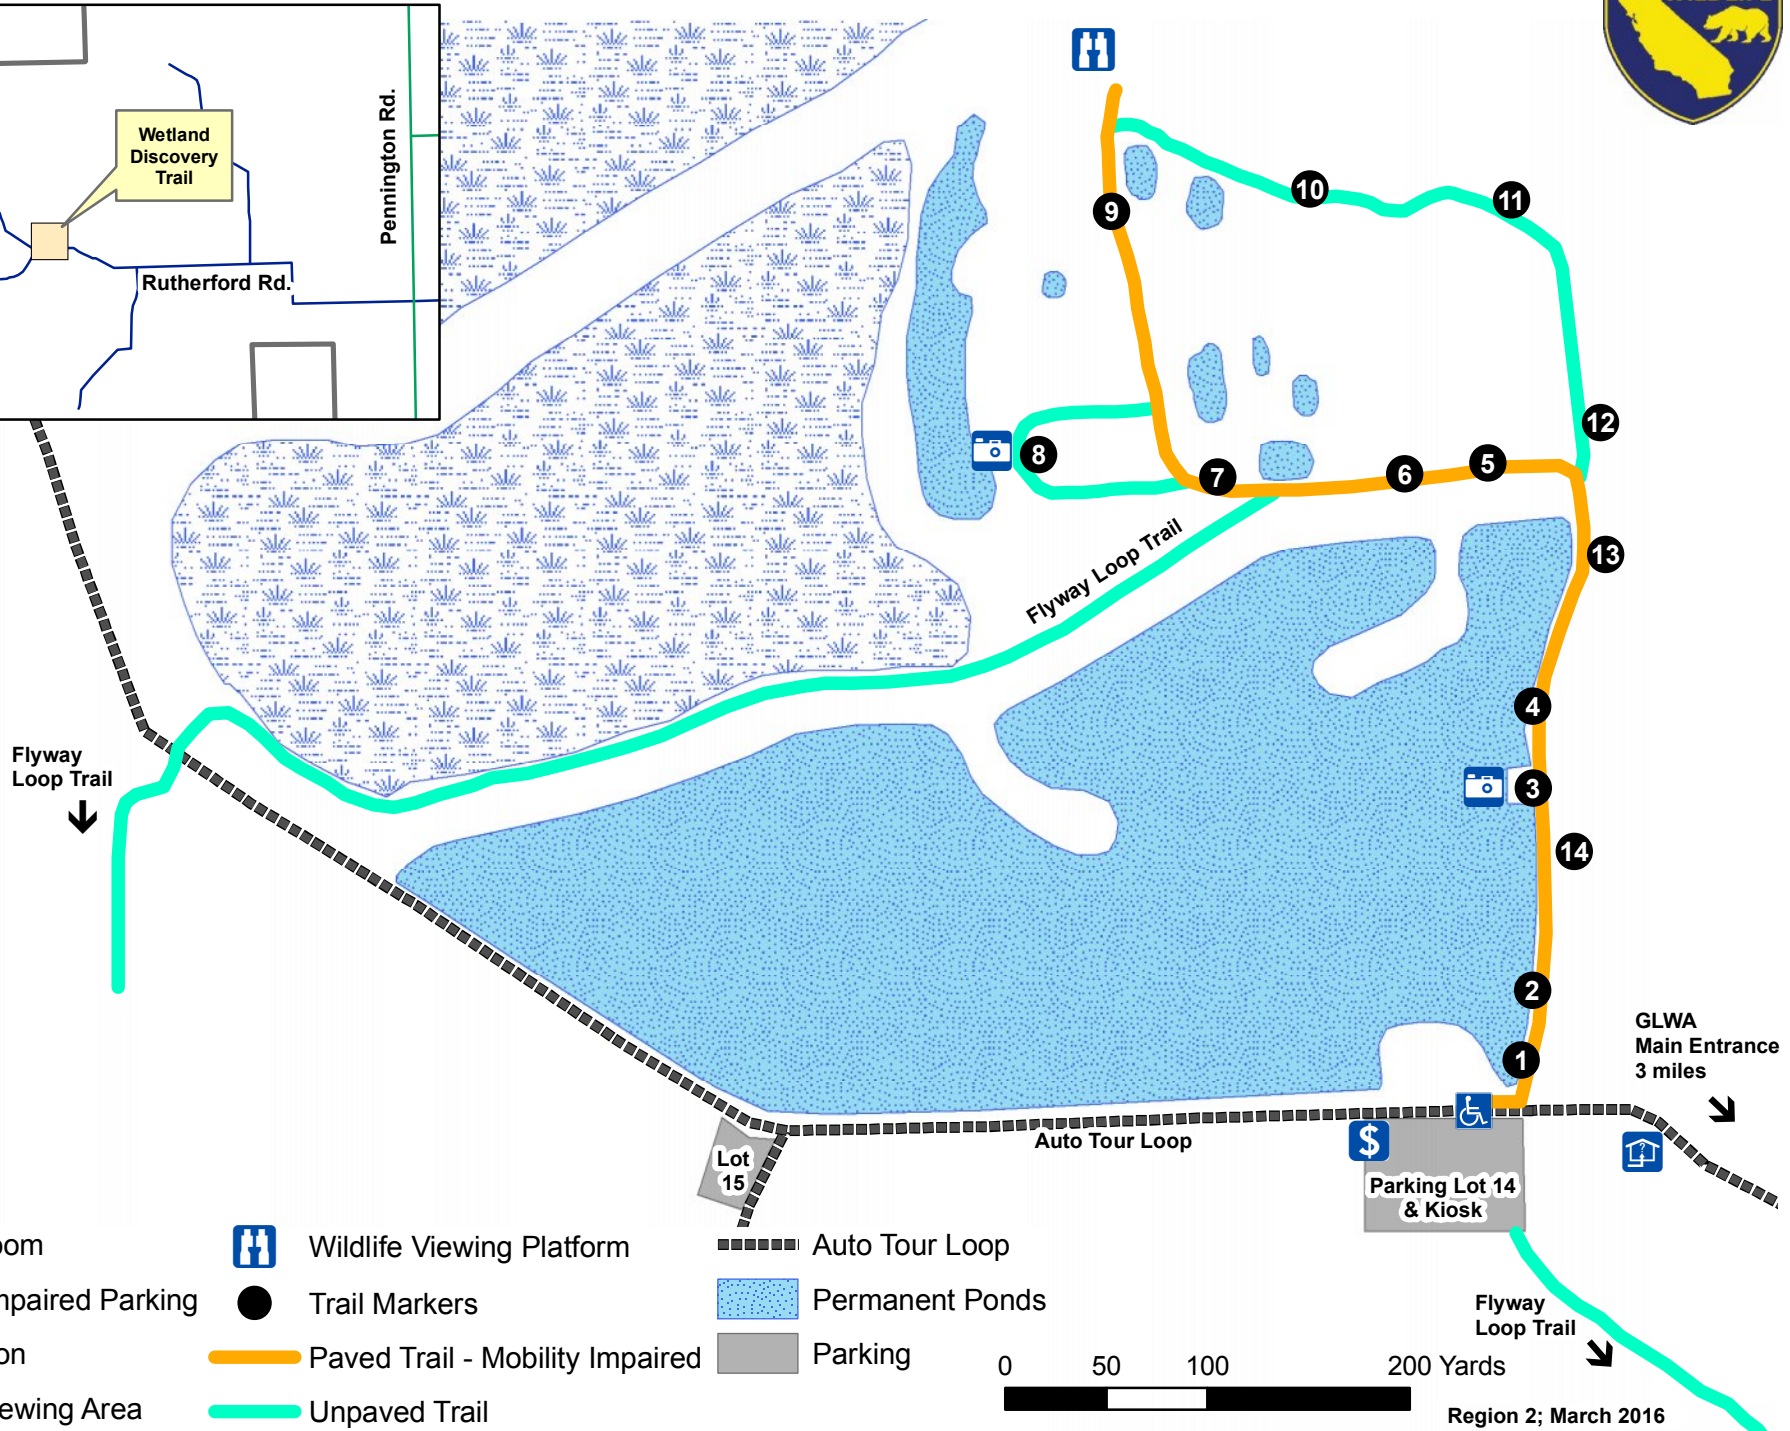

Gray Lodge Wildlife Area
 3207 Rutherford Rd.
 Gridley, CA 95948

Gray Lodge Wildlife Area Wetland Discovery Trail

- | | | |
|---------------------------|---------------------------------|-----------------|
| Exhibit Room | Wildlife Viewing Platform | Auto Tour Loop |
| Mobility Impaired Parking | Trail Markers | Permanent Ponds |
| Registration | Paved Trail - Mobility Impaired | Parking |
| Wildlife Viewing Area | Unpaved Trail | |

Region 2; March 2016