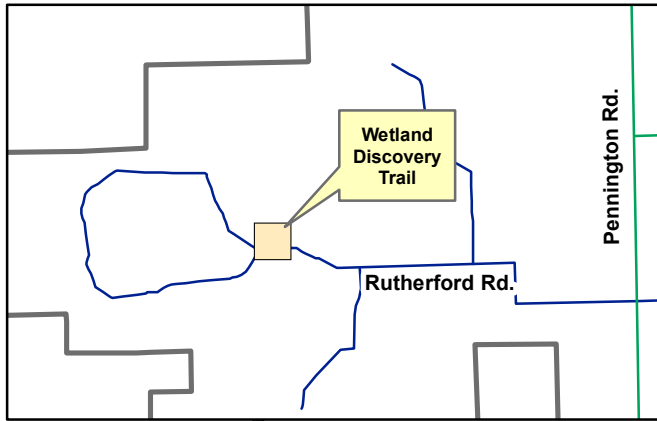

Gray Lodge Wildlife Area
 3207 Rutherford Rd.
 Gridley, CA 95948

Gray Lodge Wildlife Area Wetland Discovery Trail

- | | | |
|---------------------------|---------------------------------|-----------------|
| Exhibit Room | Wildlife Viewing Platform | Auto Tour Loop |
| Mobility Impaired Parking | Trail Markers | Permanent Ponds |
| Registration | Paved Trail - Mobility Impaired | Parking |
| Wildlife Viewing Area | Unpaved Trail | |