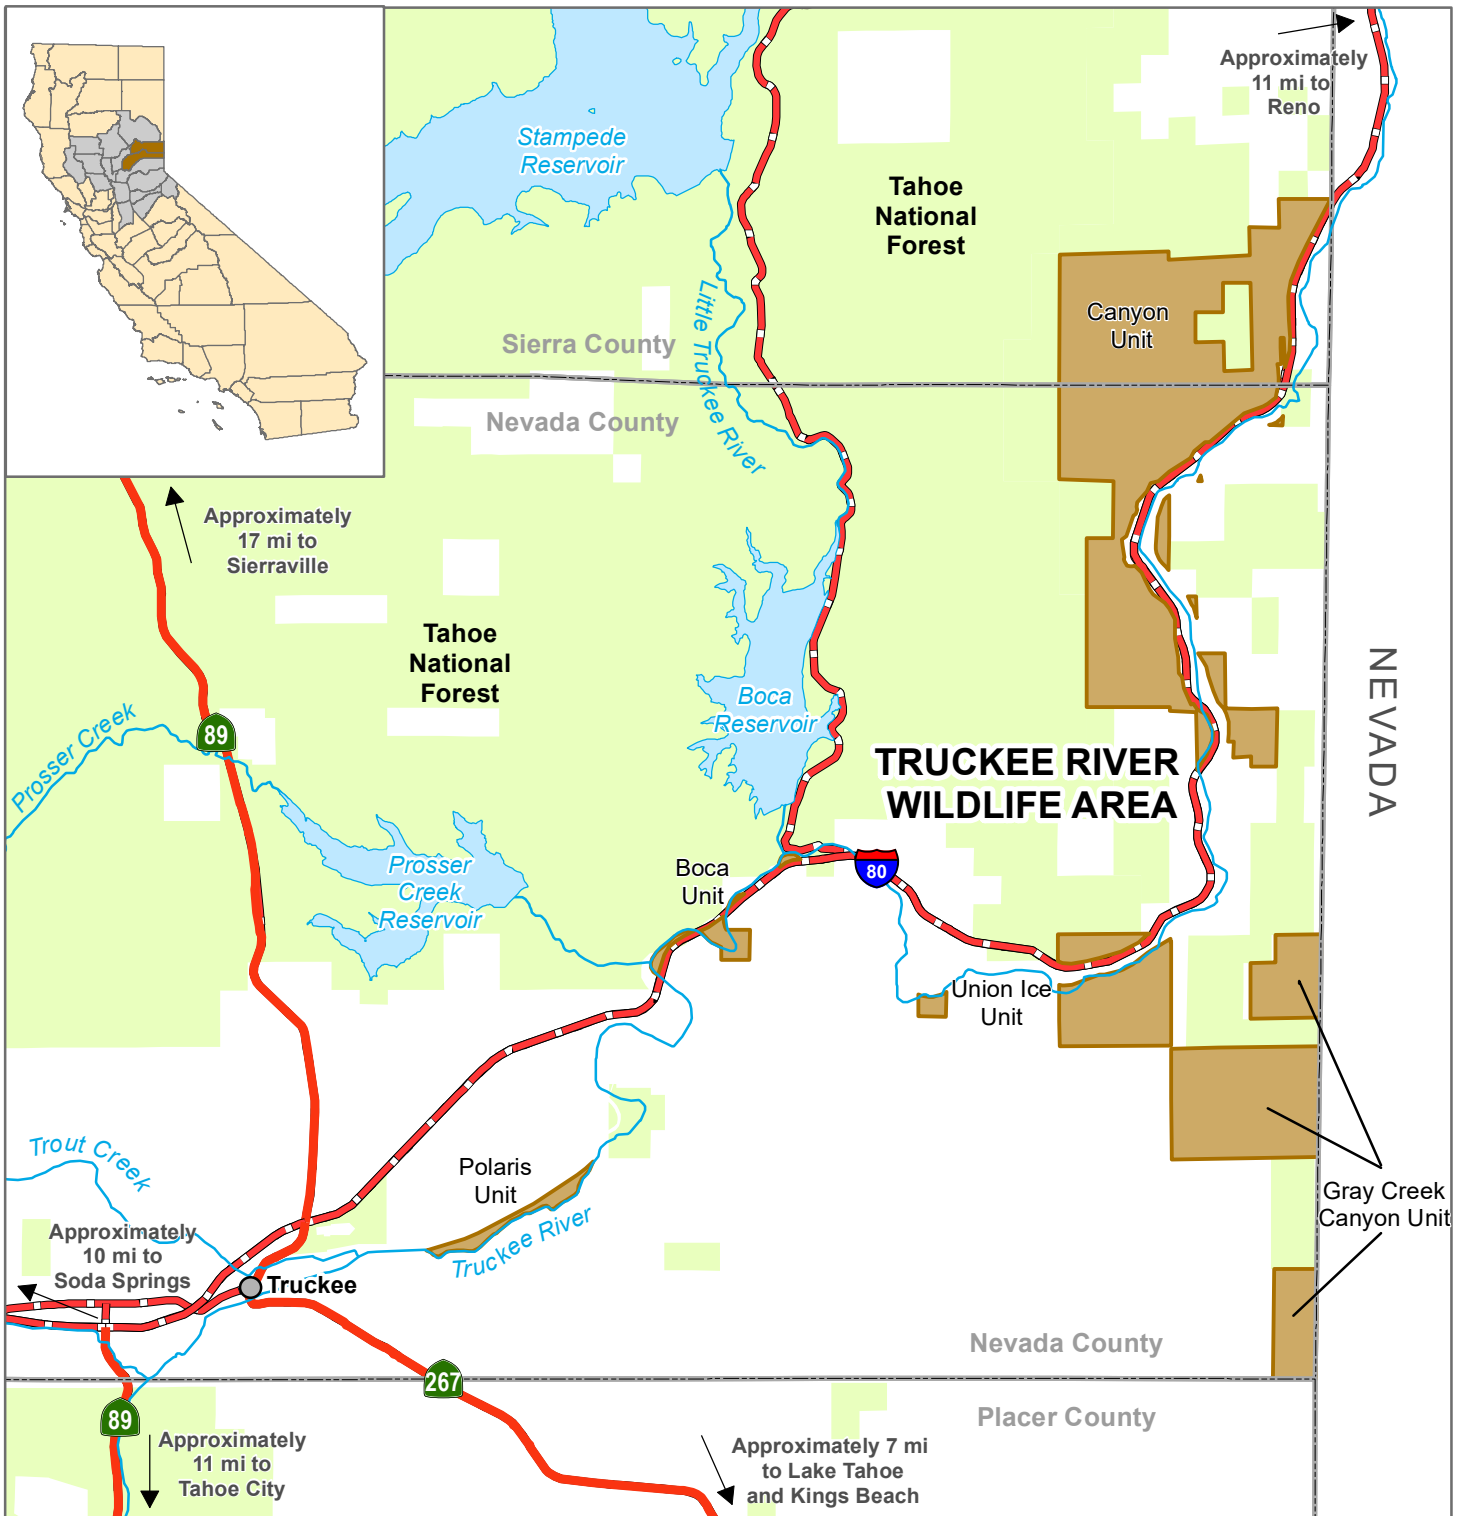

California Department of Fish and Wildlife

North Central Region

TRUCKEE RIVER WILDLIFE AREA

Nevada, Sierra Counties

Wildlife Area	Interstate Highway	 N	 0 2 Miles
National Forest	State Highway		

Disclaimer: Boundaries are approximate.
Maps are intended for general purposes only.

April 2022 - WLB