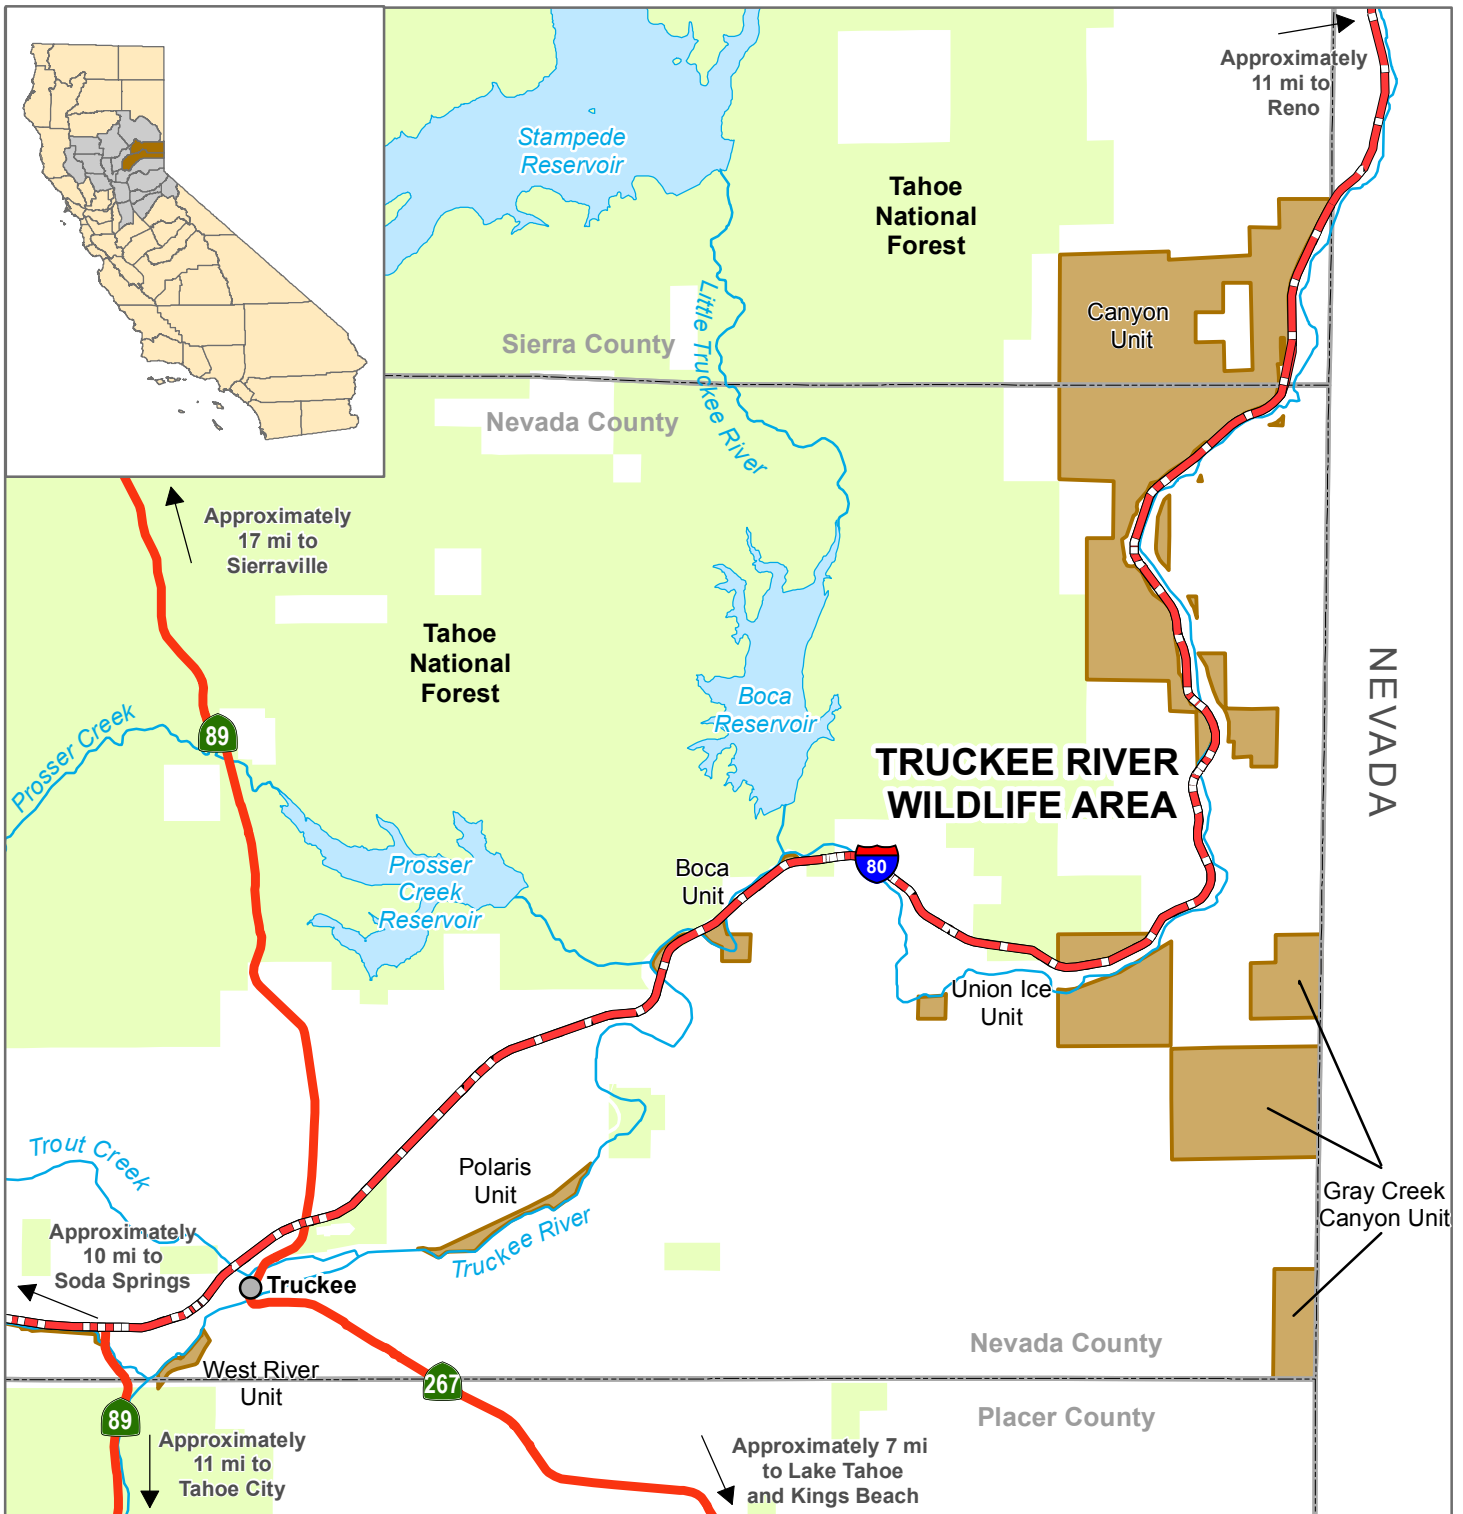

California Department of Fish and Wildlife North Central Region TRUCKEE RIVER WILDLIFE AREA Nevada, Sierra Counties

Wildlife Area	Interstate Highway	 N	 0 2 Miles
National Forest	State Highway		

Disclaimer: Boundaries are approximate.
Maps are intended for general purposes only.

December 2014 - WLB