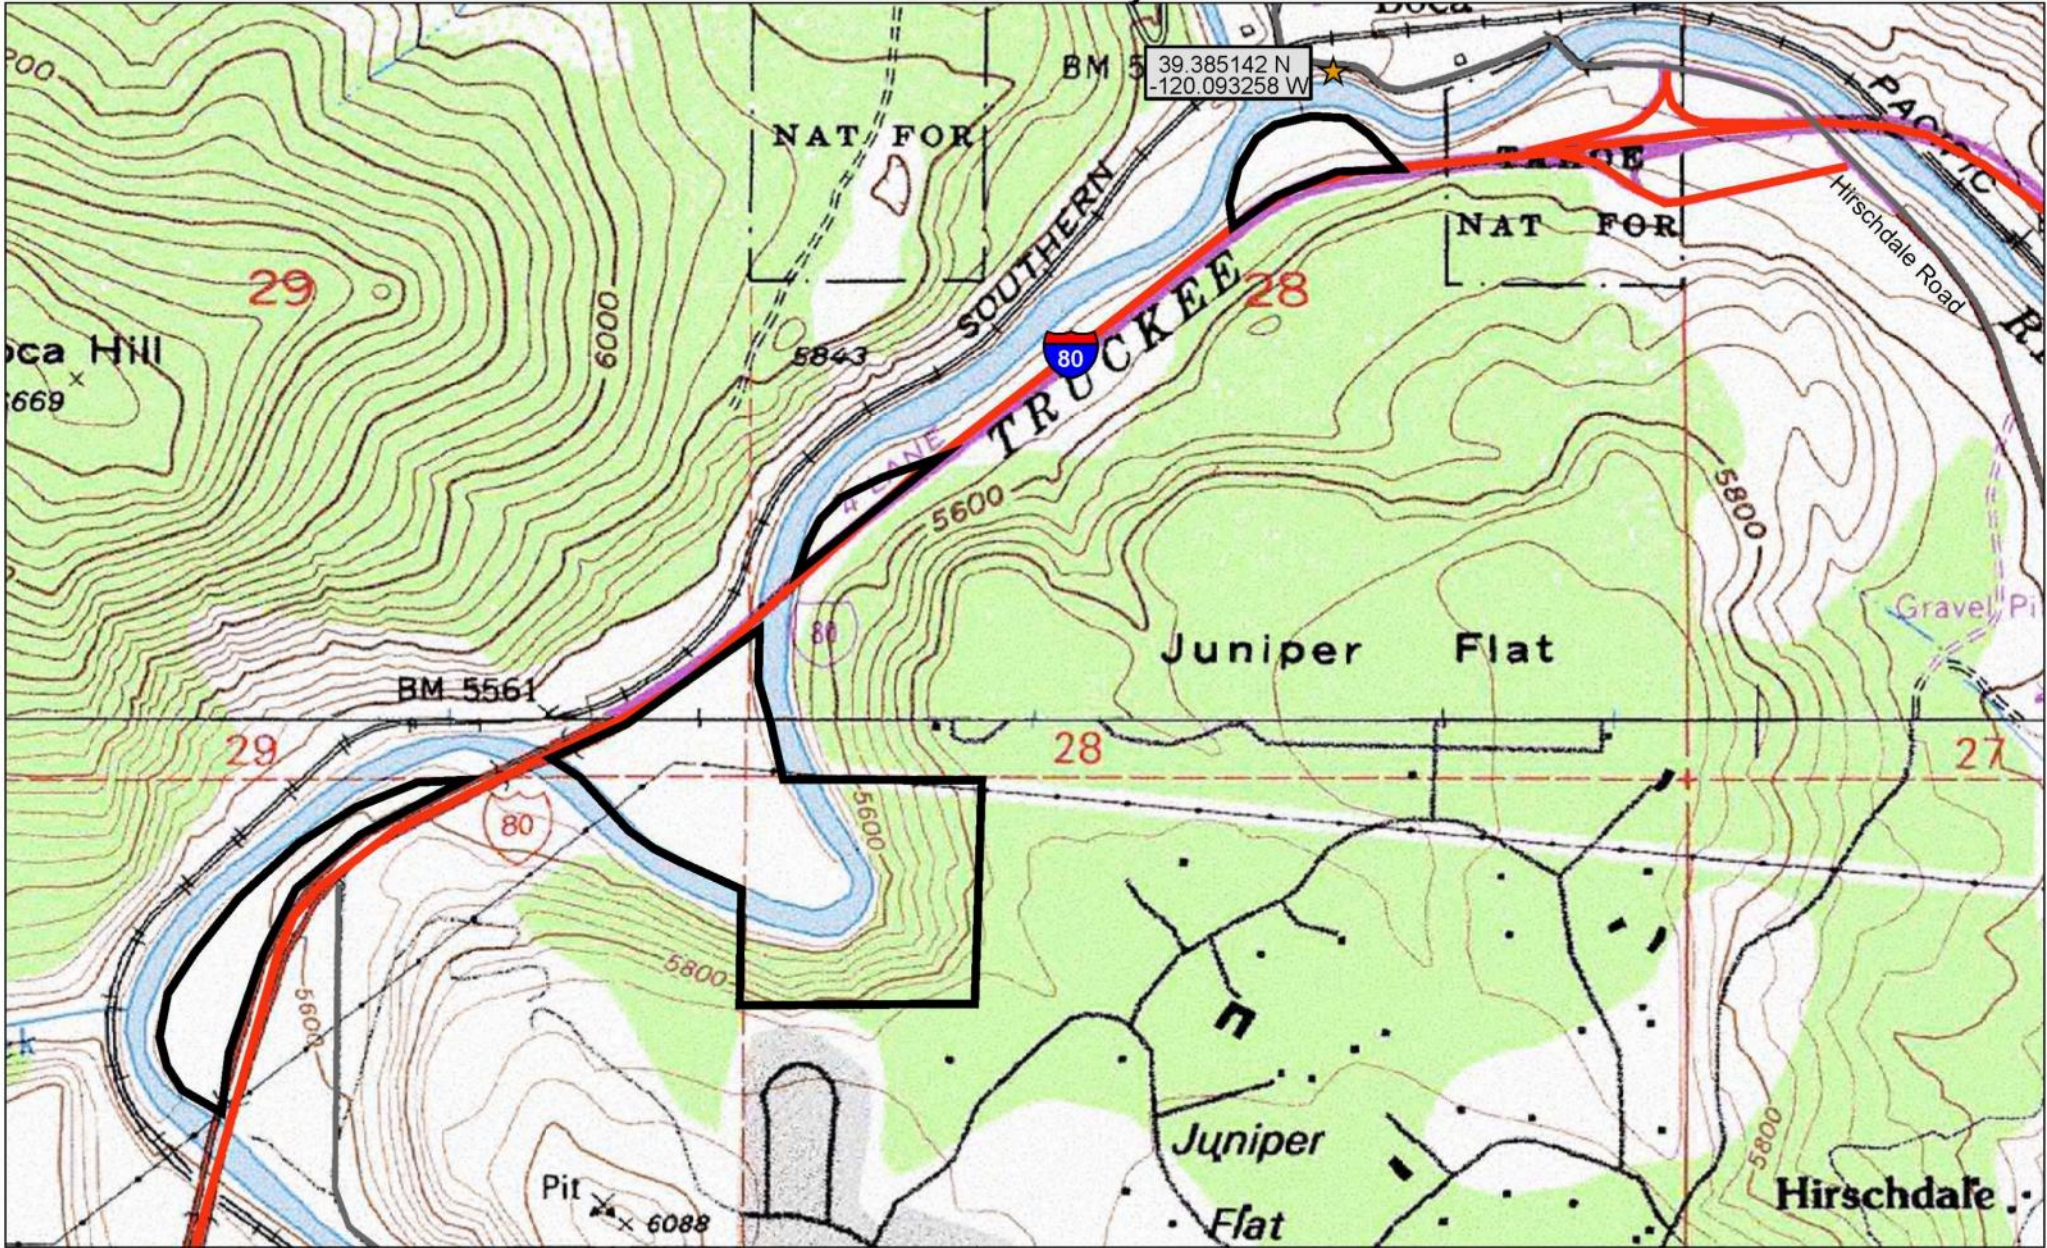

California Department of Fish and Wildlife
 North Central Region
TRUCKEE RIVER WILDLIFE AREA
 BOCA UNIT
 Nevada County

- Entrance
- Boundary
- Local Roads
- Interstate

Topographic map 1:24 000

May 2008 - JG
 DFG Region2 - WLM