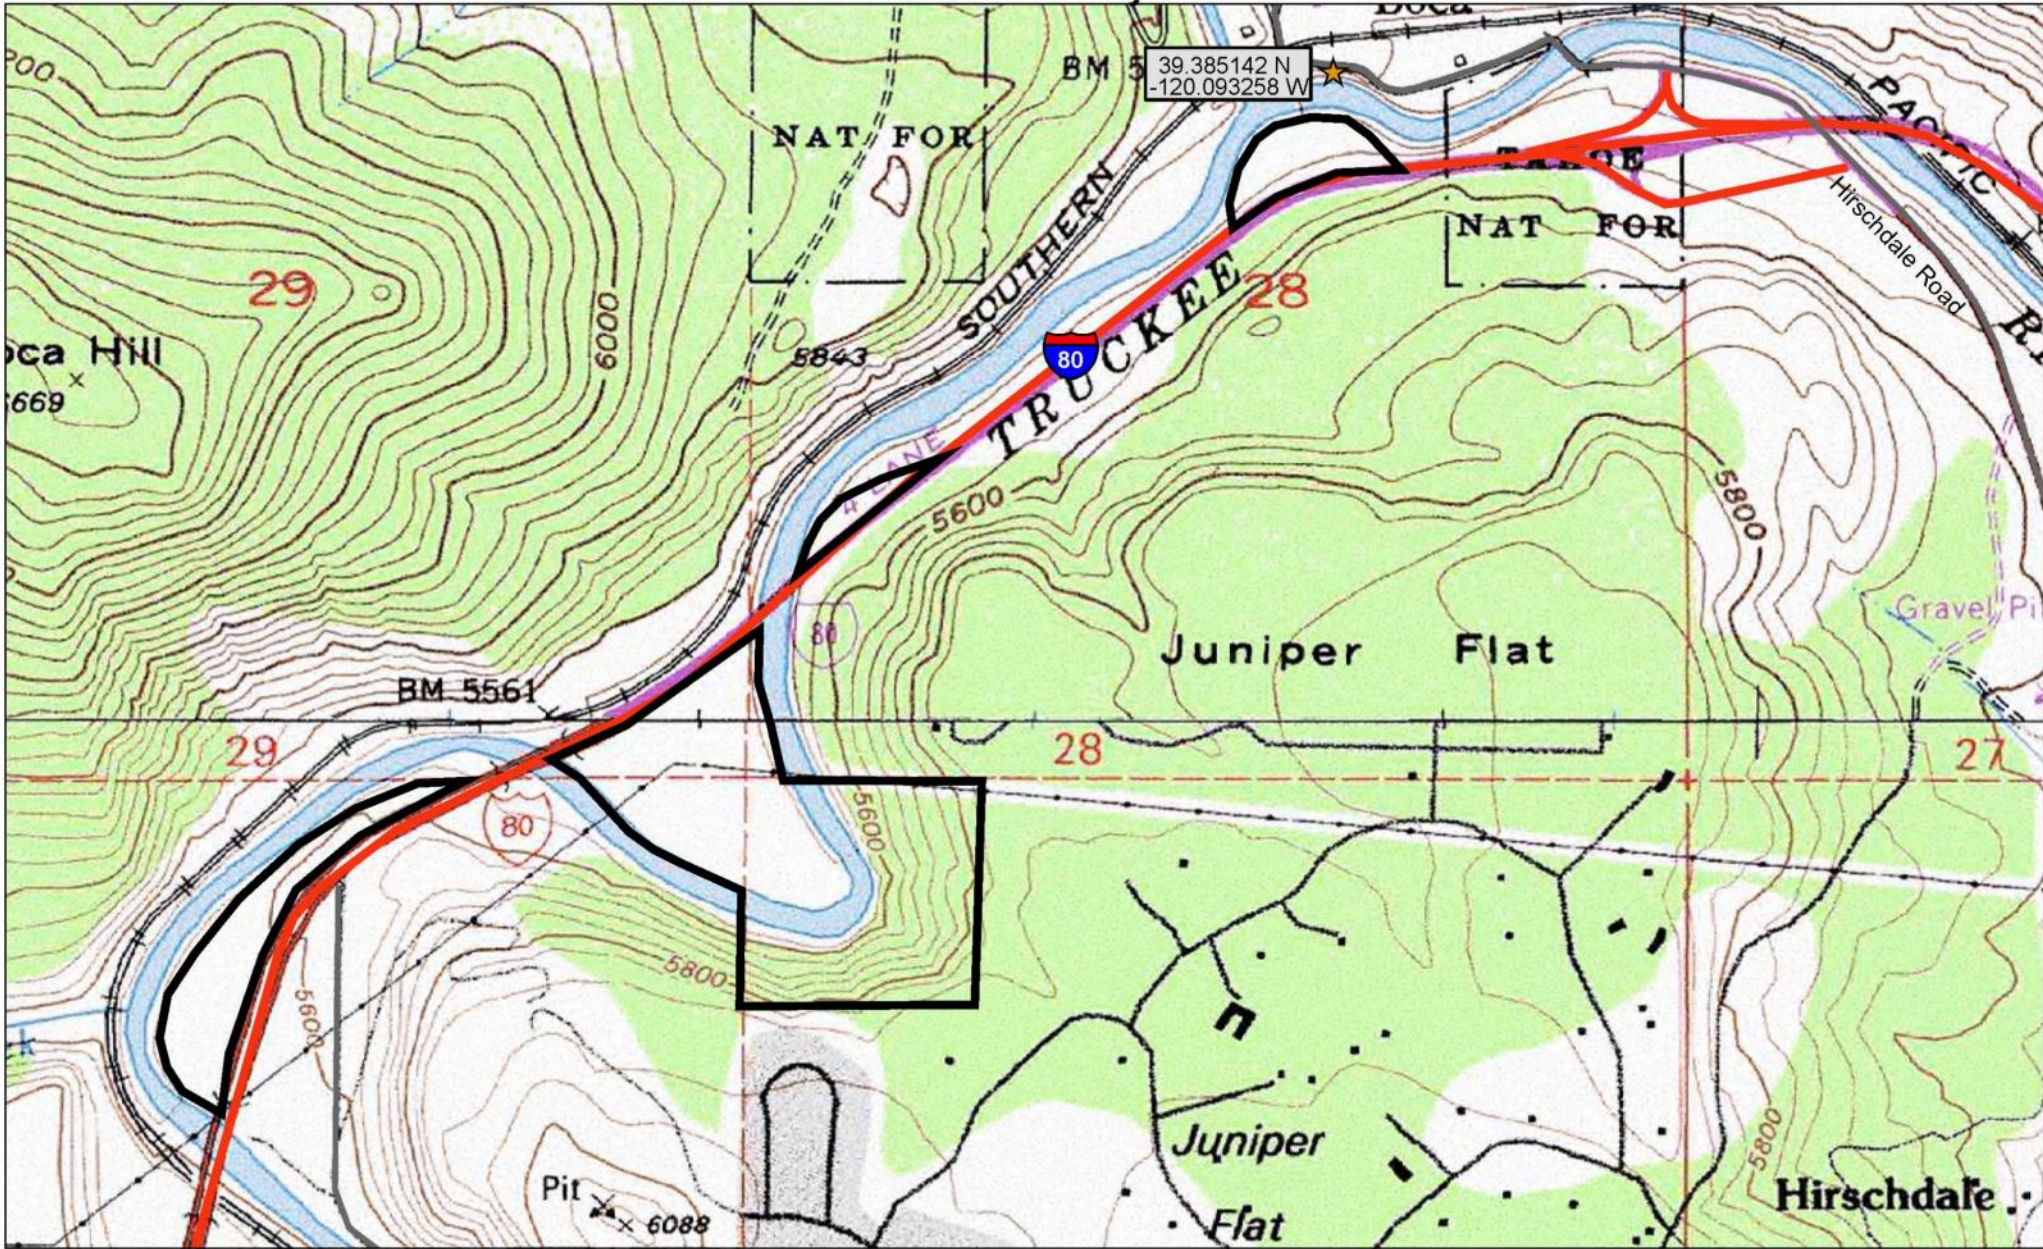

California Department of Fish and Wildlife  
North Central Region  
**TRUCKEE RIVER WILDLIFE AREA**  
BOCA UNIT  
Nevada County

- ★ Entrance
- ▭ Boundary
- Local Roads
- Interstate

0 0.09 0.18 0.27 0.36 Miles

Topographic map 1:24 000

May 2008 - JG  
DFG Region2 - WLM