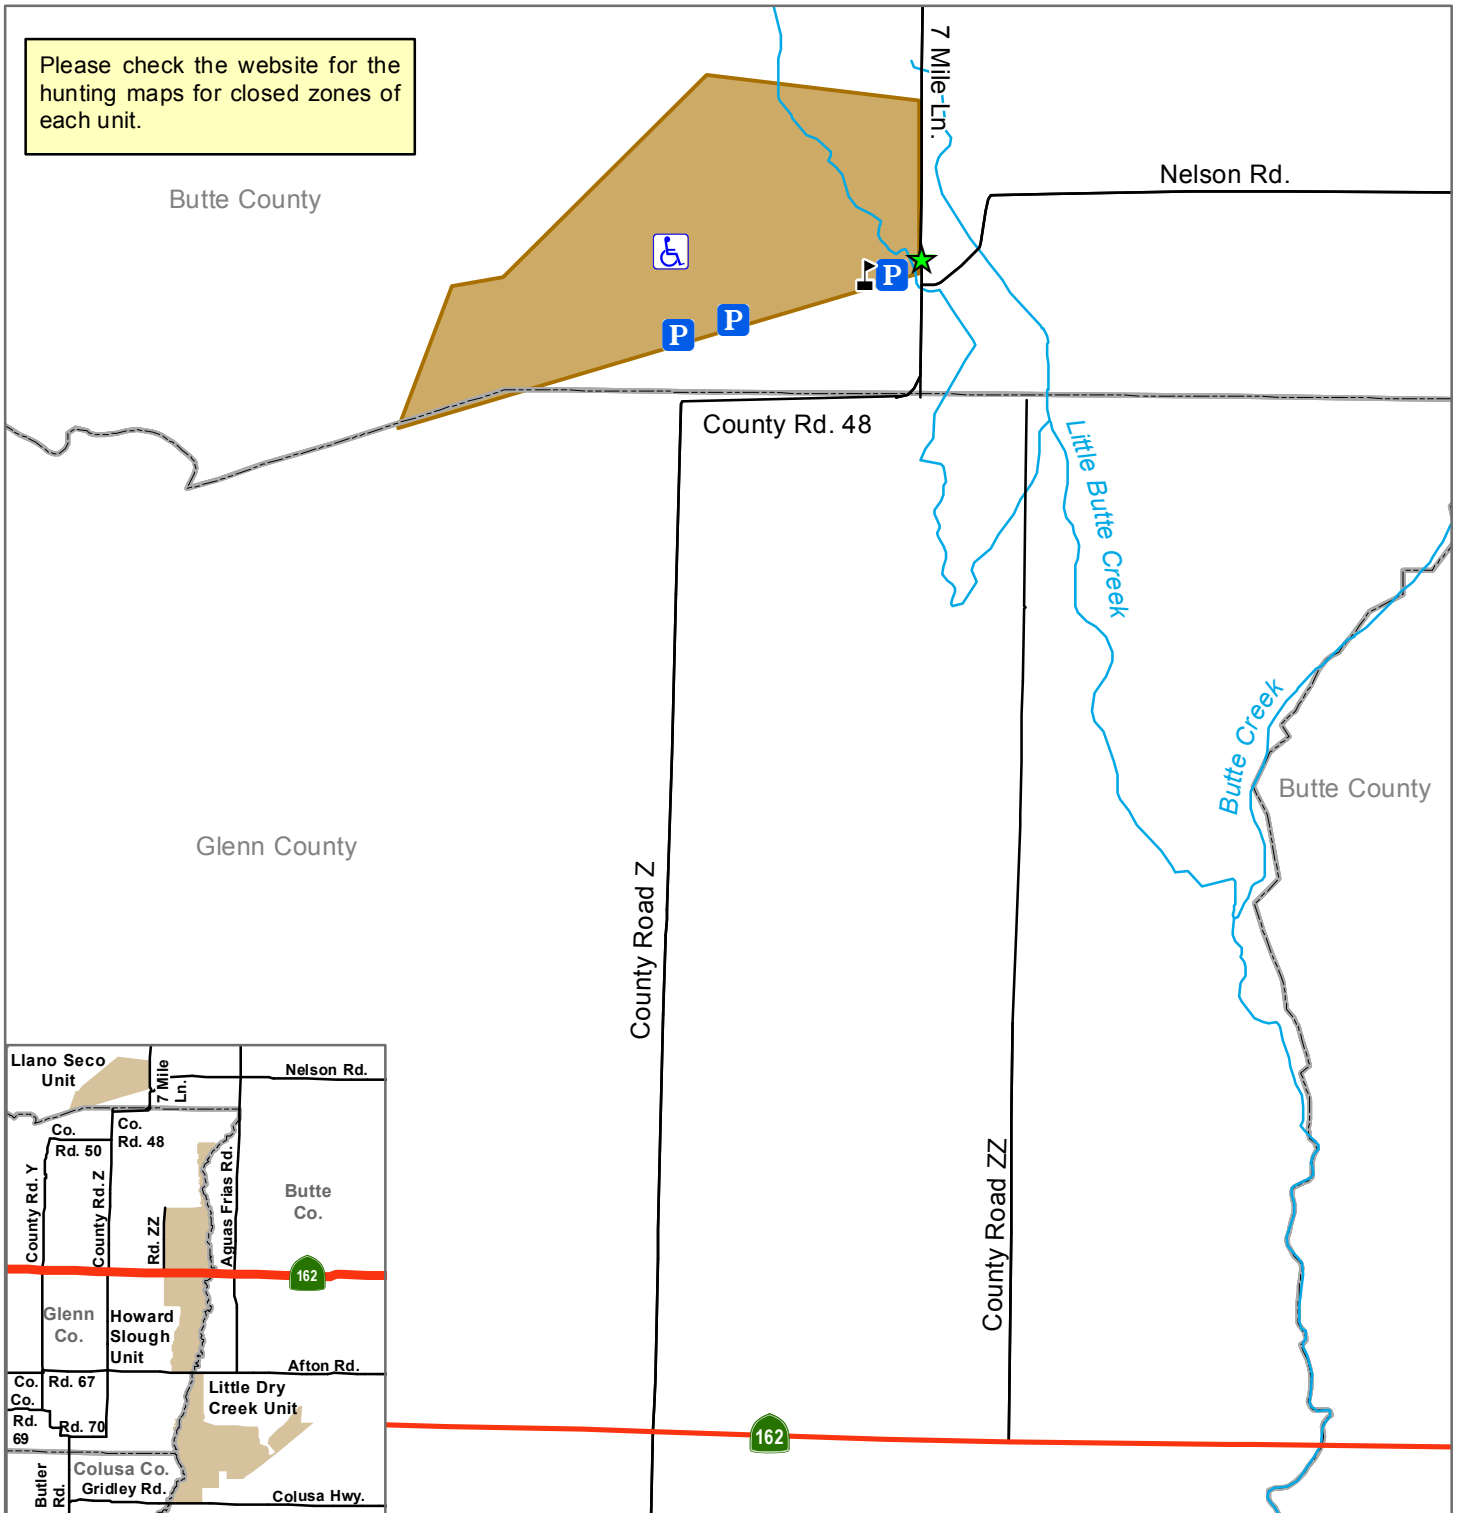

California Department of Fish and Wildlife

North Central Region

LLANO SECO UNIT

UPPER BUTTE BASIN WILDLIFE AREA

Butte County

Please check the website for the hunting maps for closed zones of each unit.

Llano Seco Unit	Check Station	State Highway	*MI indicates Mobility Impaired.
Parking	Entrance	Local Road	
MI Parking	River/Creek		

N 0 1 Miles

Disclaimer: Boundaries are approximate. Maps are intended for general purposes only.

September 2016 - WLB