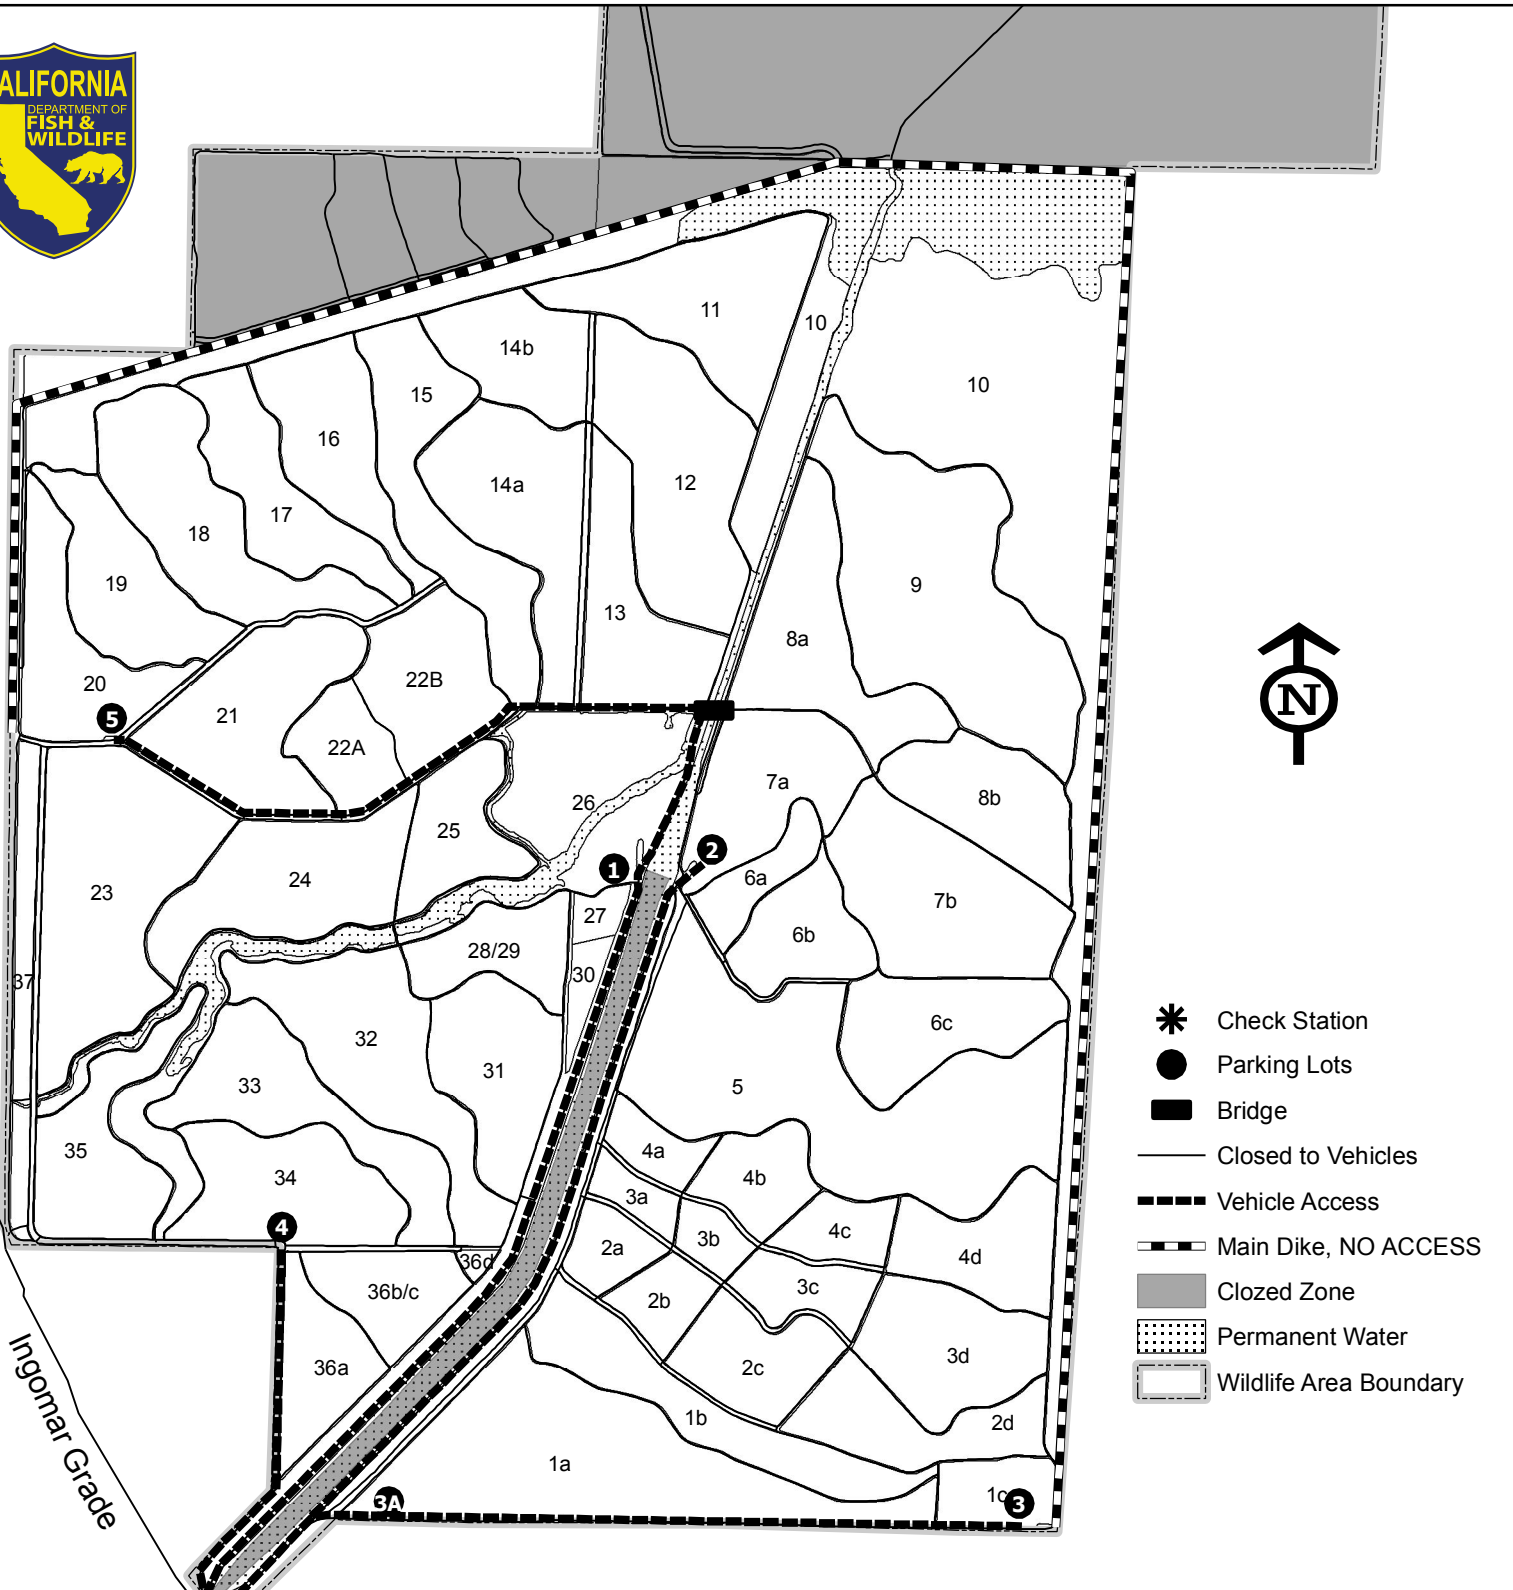

Volta Wildlife Area Hunt Map

- Check Station
- Parking Lots
- Bridge
- Closed to Vehicles
- Vehicle Access
- Main Dike, NO ACCESS
- Clozed Zone
- Permanent Water
- Wildlife Area Boundary

Ingomar Grade

Entrance
(You Are Here)

Henry Miller Rd.