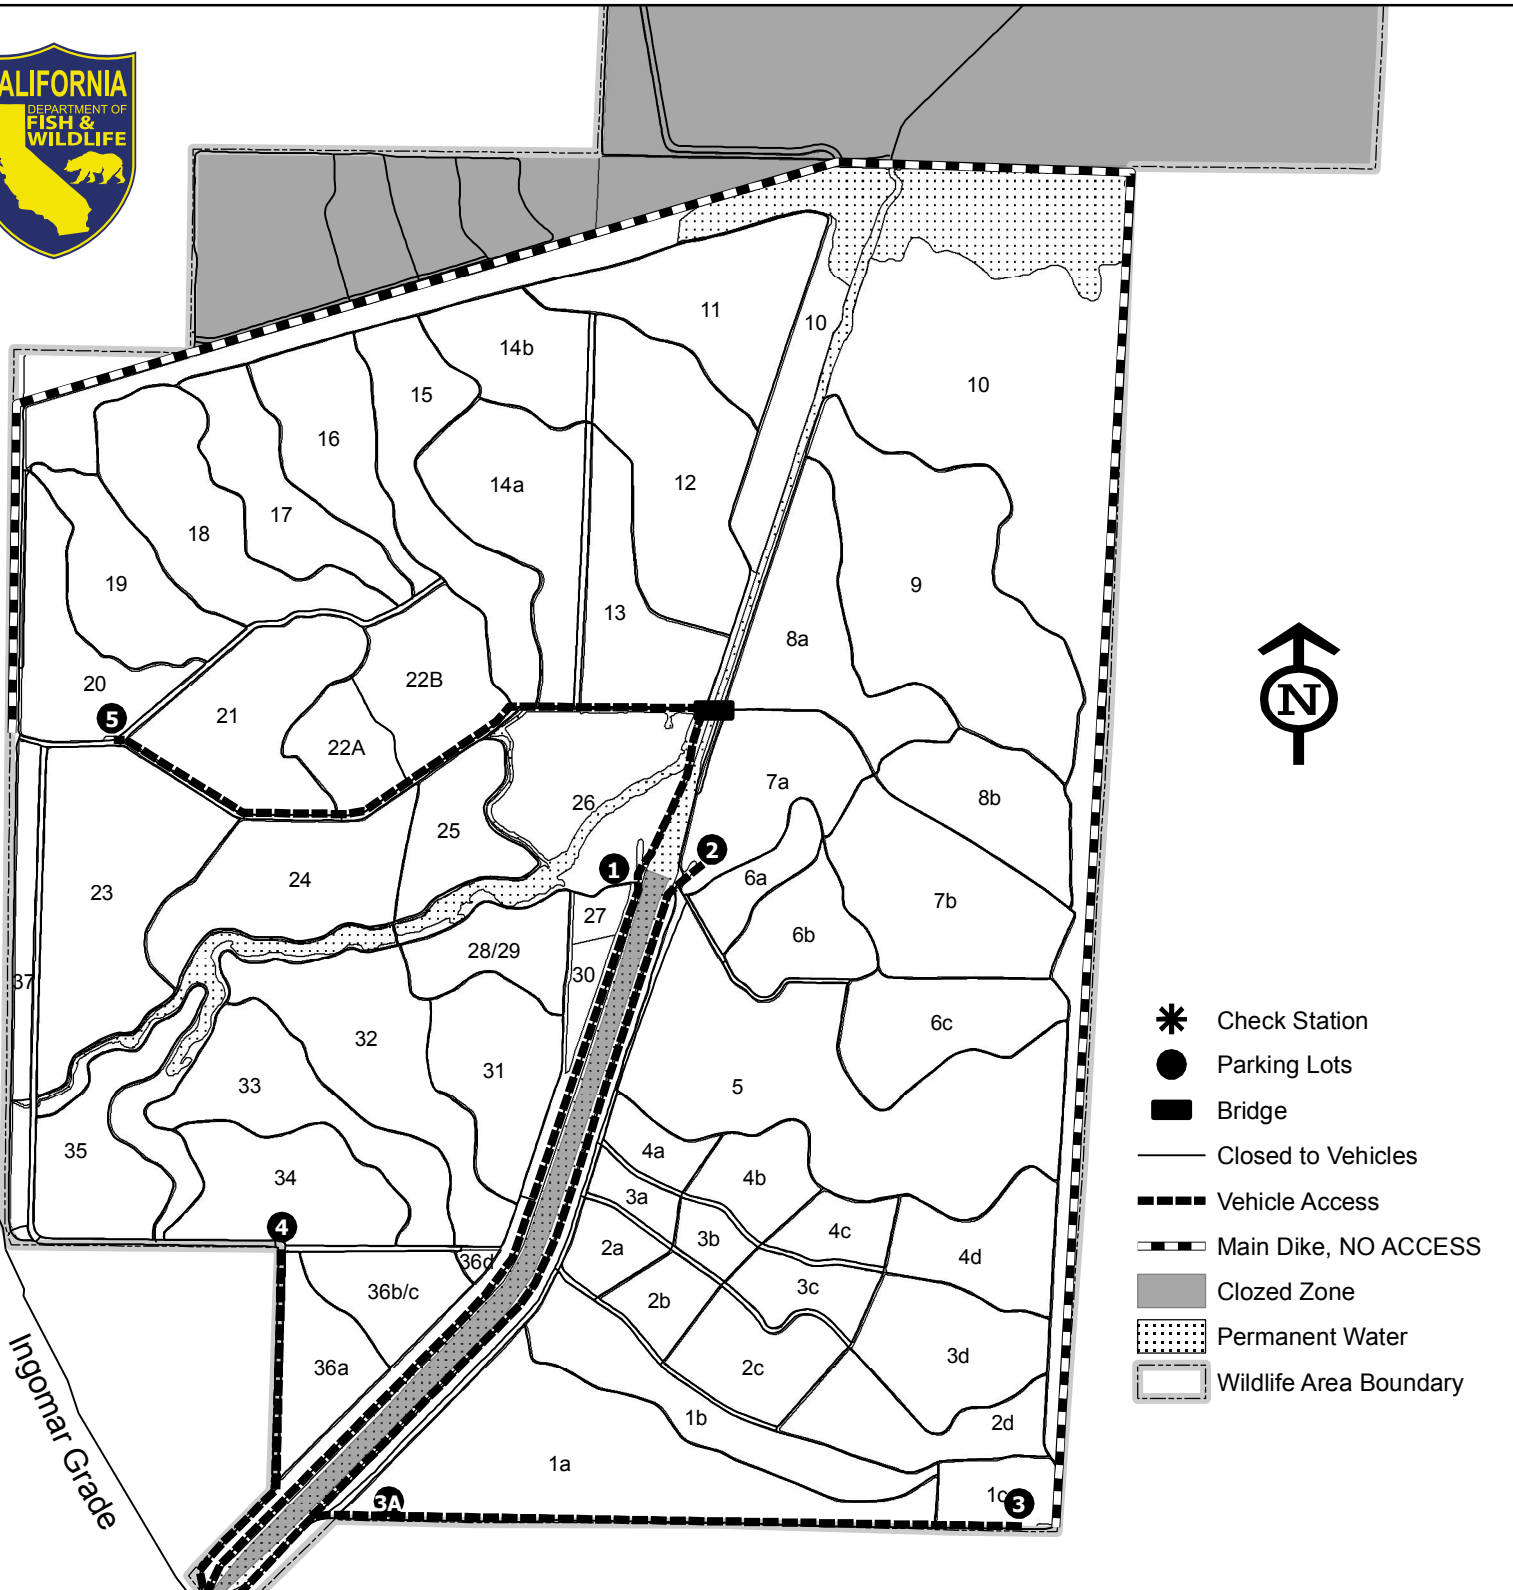

Volta Wildlife Area Hunt Map

- * Check Station
- Parking Lots
- Bridge
- Closed to Vehicles
- Vehicle Access
- - - Main Dike, NO ACCESS
- Clozed Zone
- ▨ Permanent Water
- ▭ Wildlife Area Boundary

Ingomar Grade

Entrance
(You Are Here)

Henry Miller Rd.