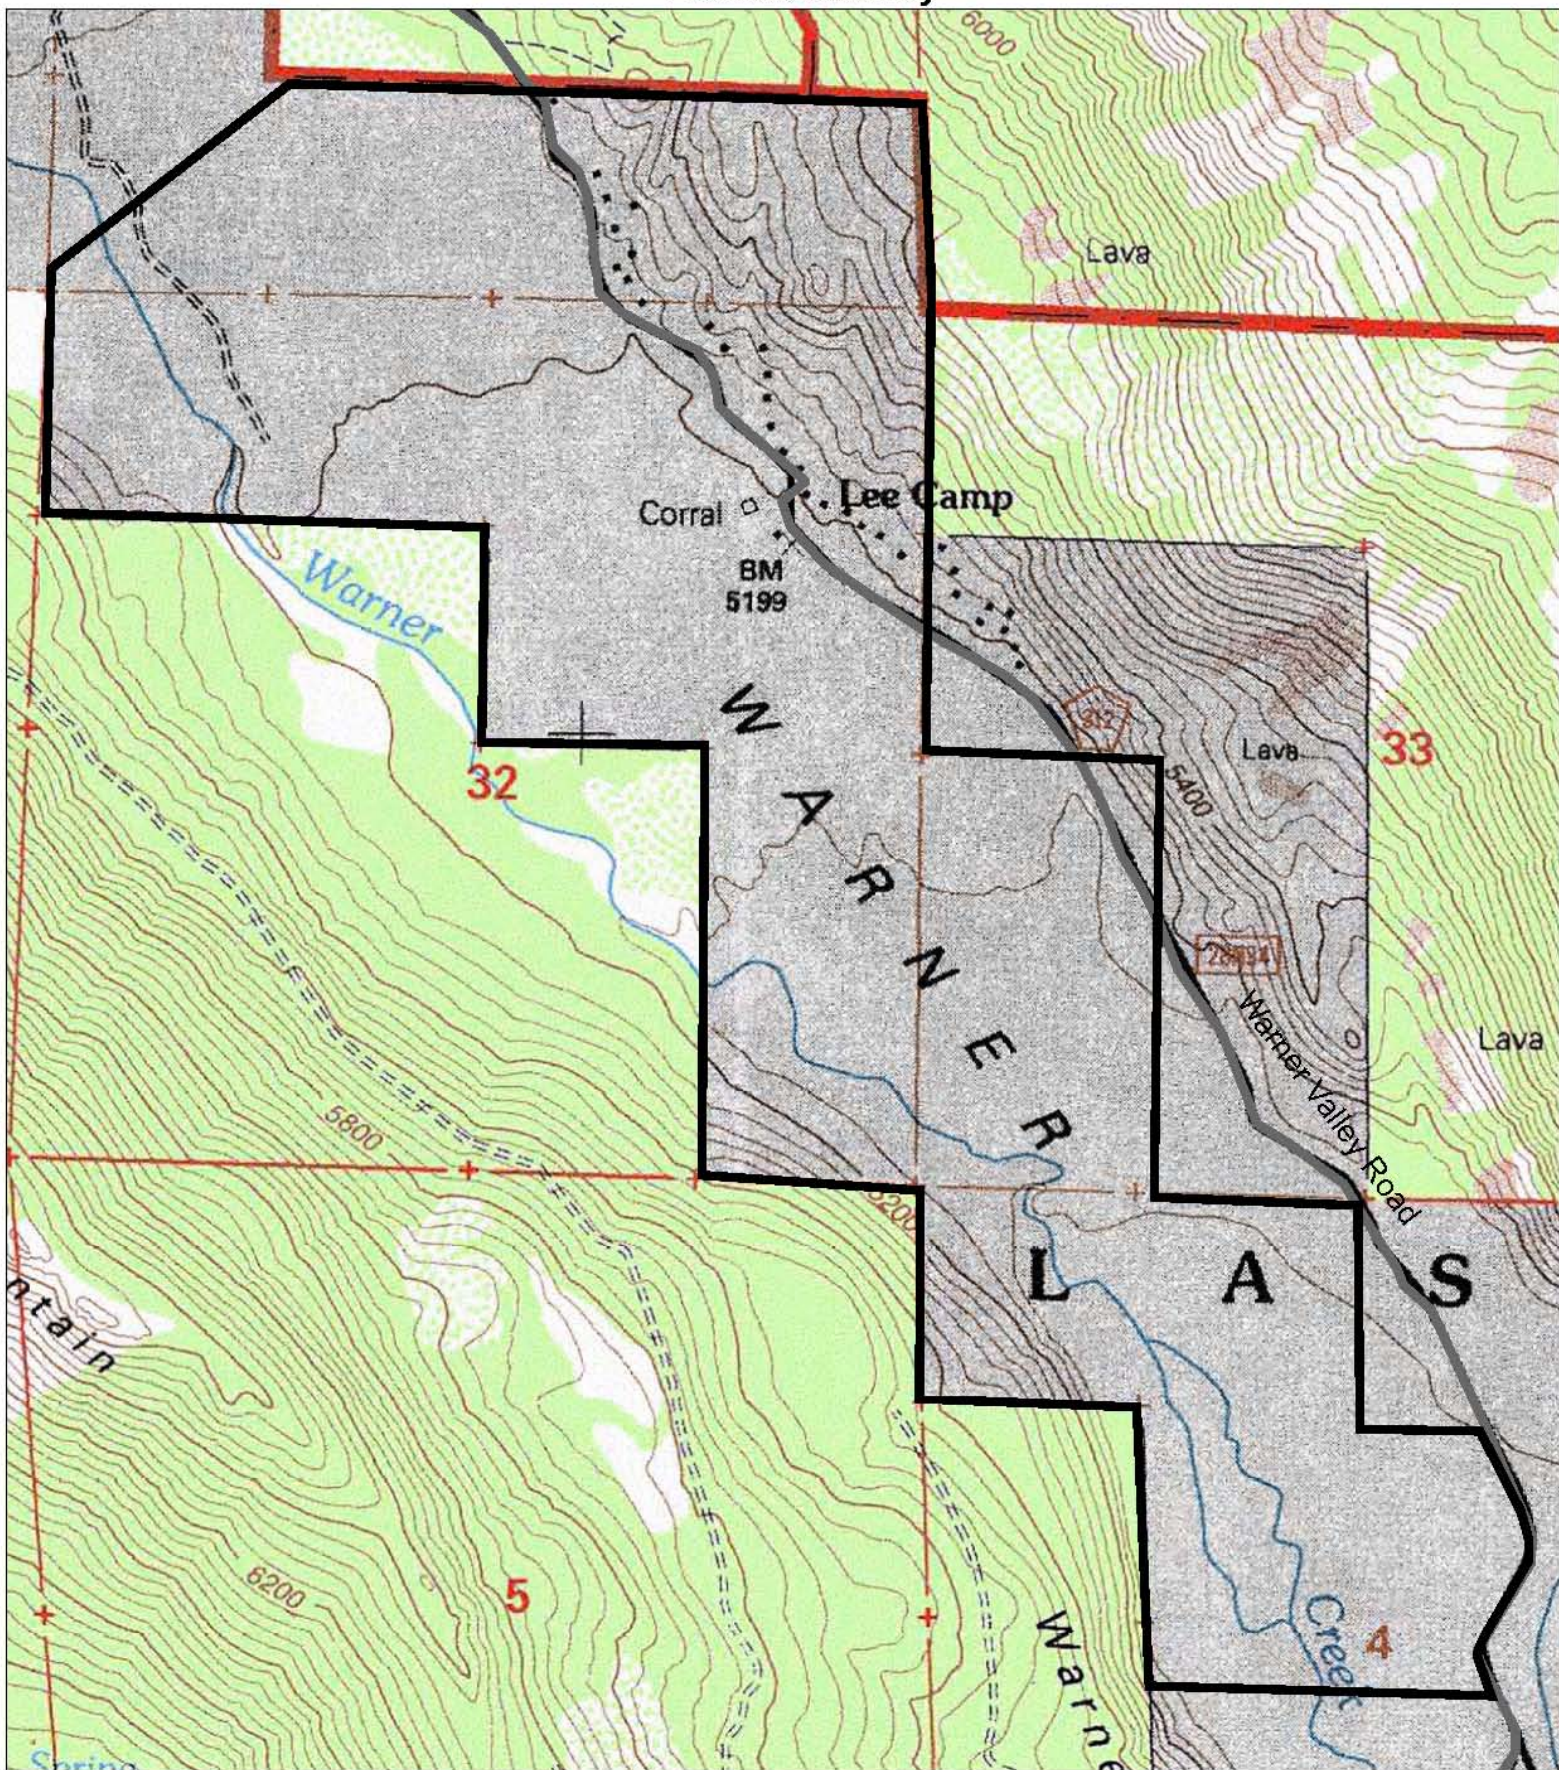

California Department of Fish and Game
North Central Region
WARNER VALLEY WILDLIFE AREA
Plumas County

Topographic map 1:24 000

Boundary
Local Roads

0 0.5 Miles