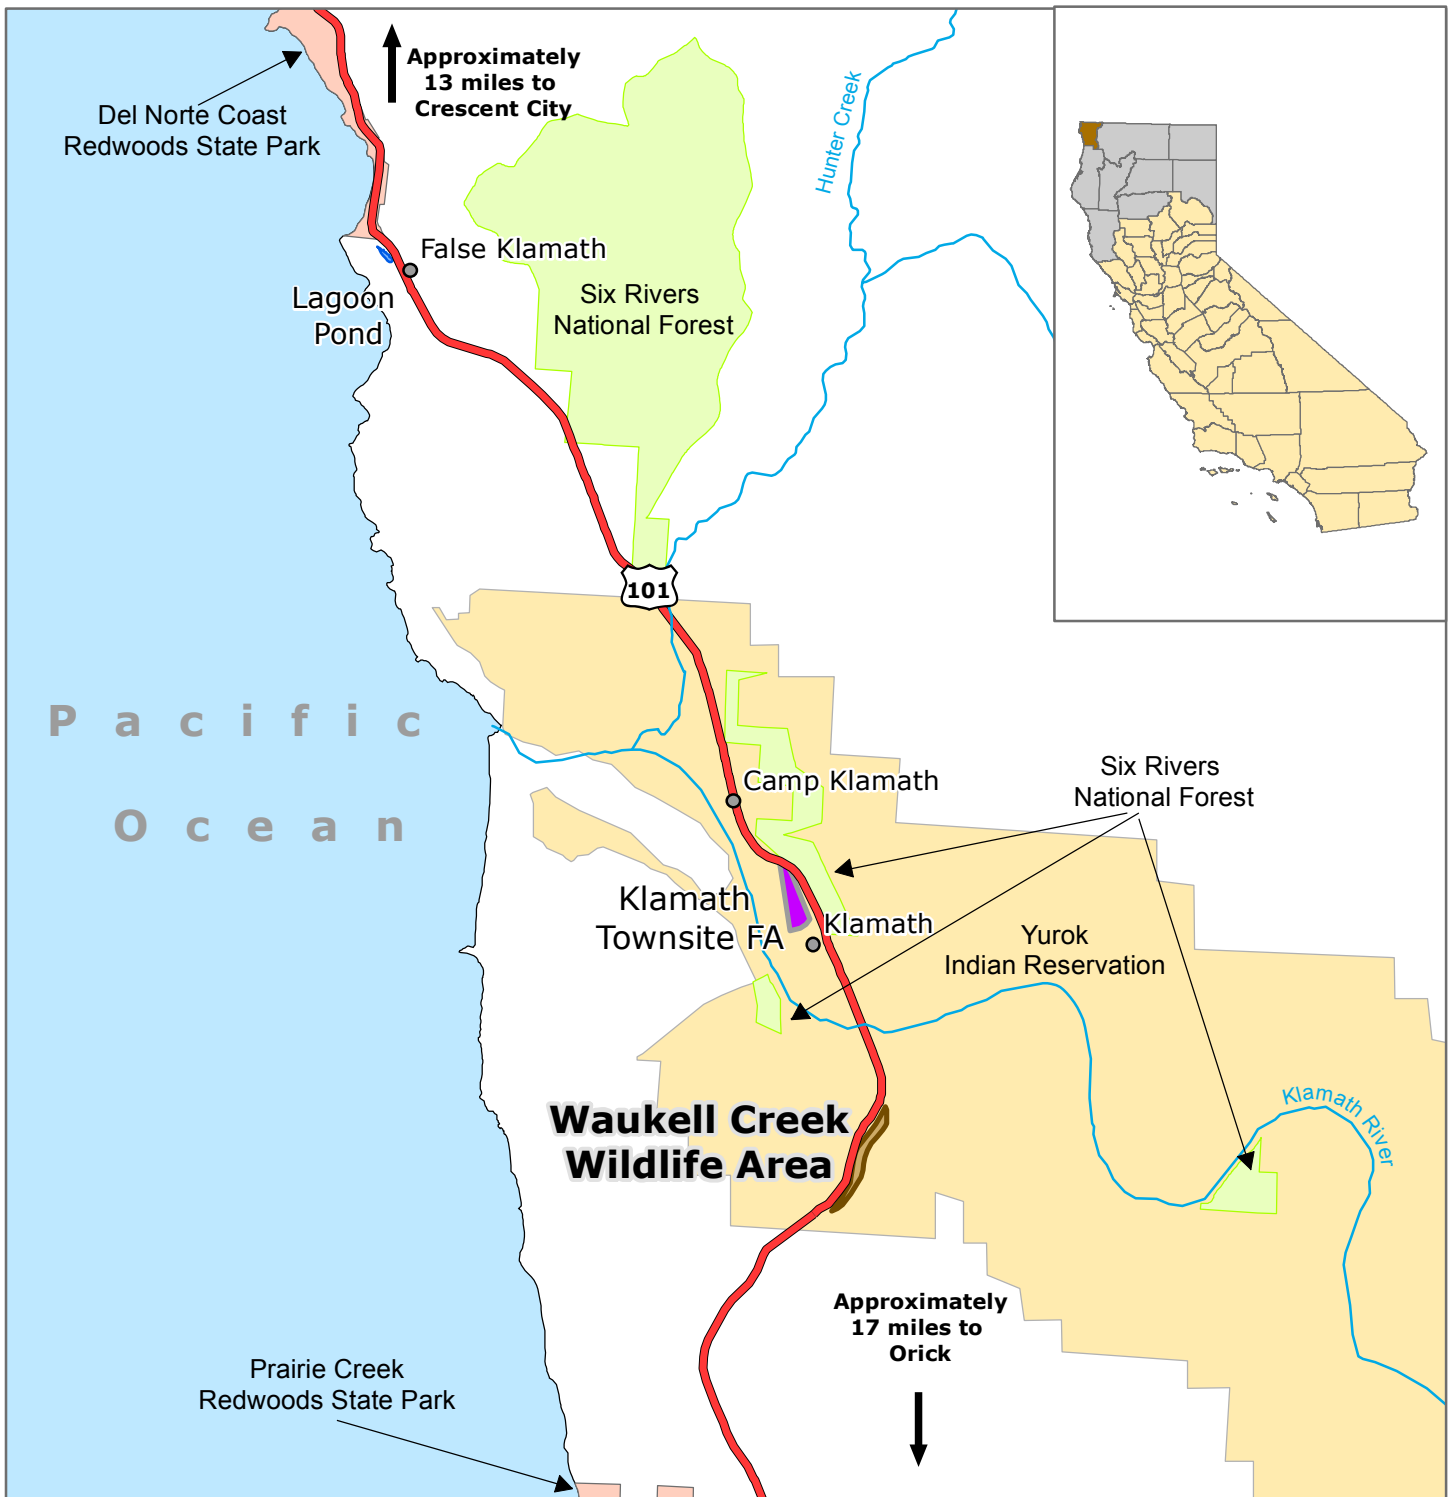

# California Department of Fish and Wildlife Northern Region WAUKELL CREEK WILDLIFE AREA Del Norte County

Wildlife Area	State Parks	 
Fishing Access	National Forest	
Indian Reservation	U. S. Highway	

Disclaimer: Boundaries are approximate.  
Maps are intended for general purposes only.