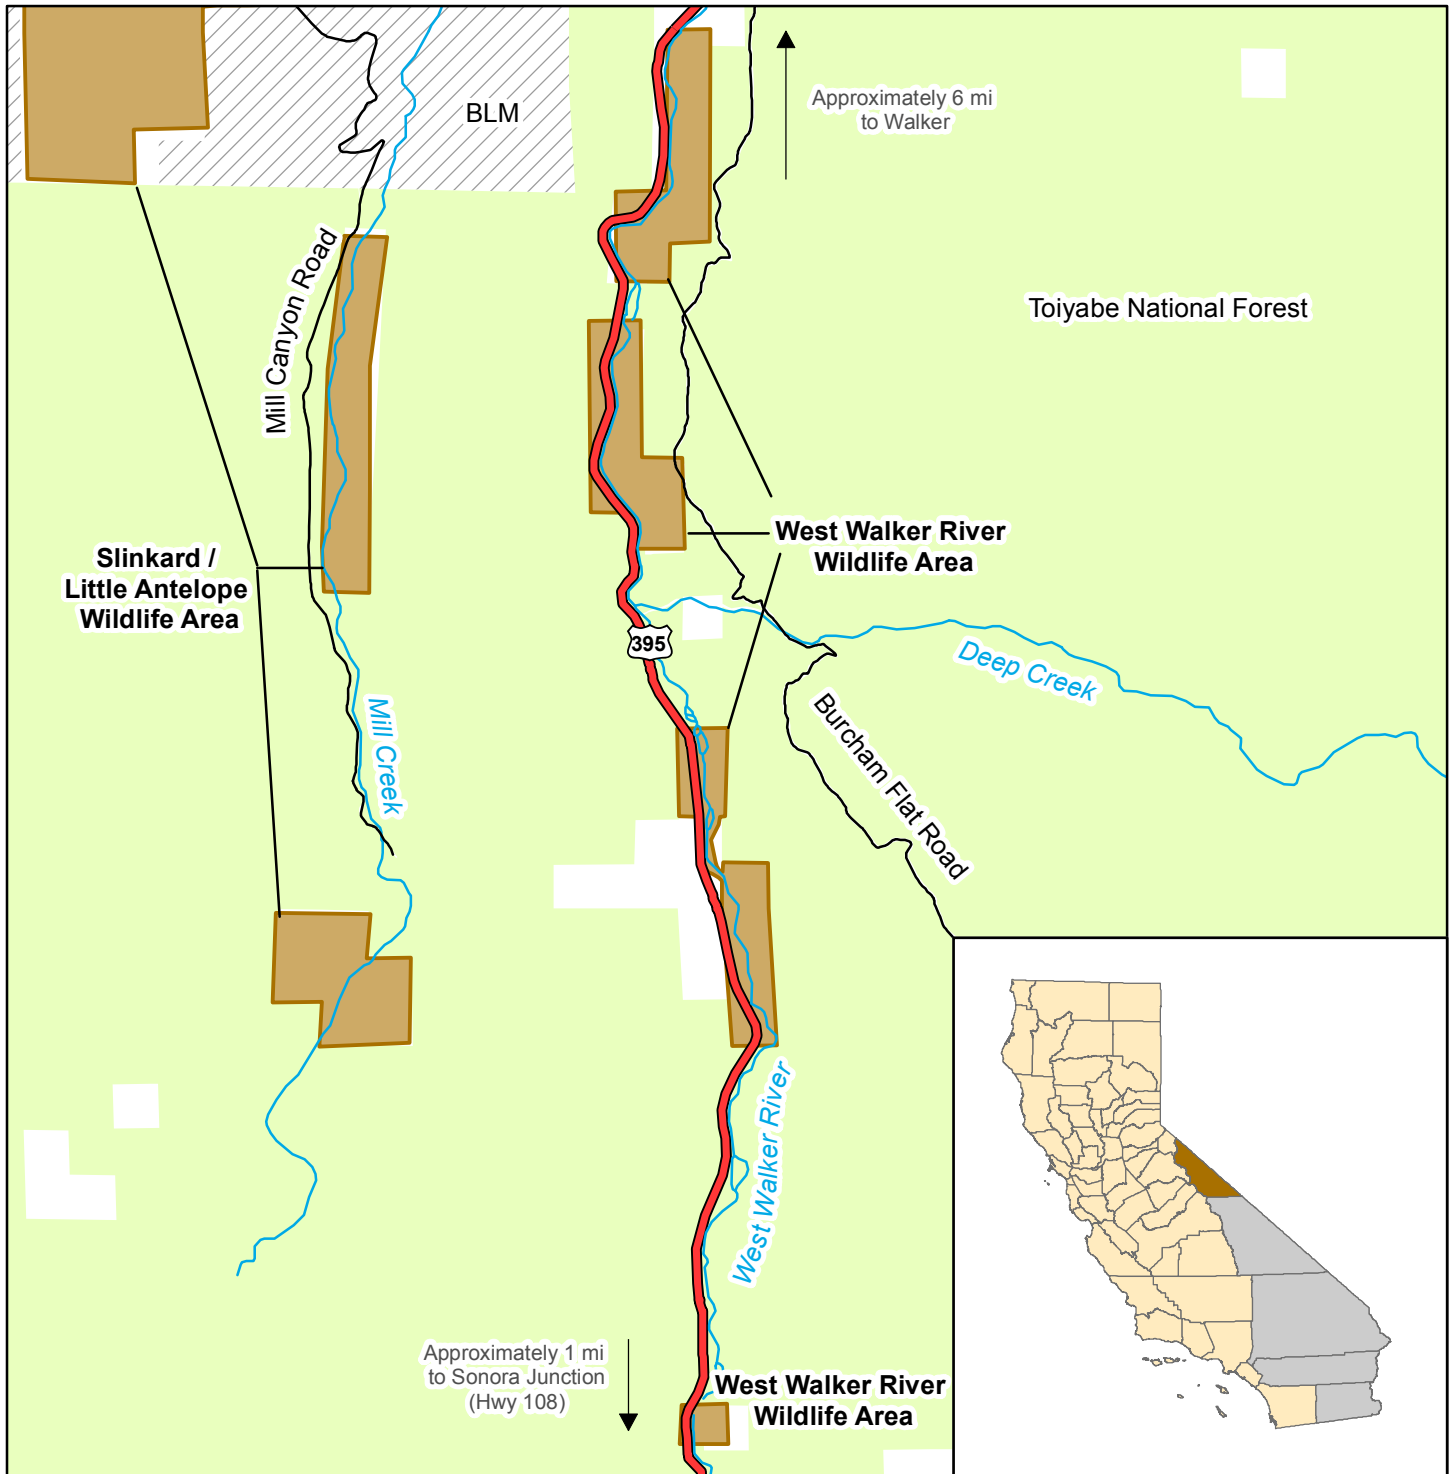

California Department of Fish and Wildlife Inland Deserts Region WEST WALKER RIVER WILDLIFE AREA Mono County

 Wildlife Area	 US Highway
 National Forest	 Local Road
 Bureau of Land Management	 River / Creek

Disclaimer: Boundaries are approximate.
Maps are intended for general purposes only.