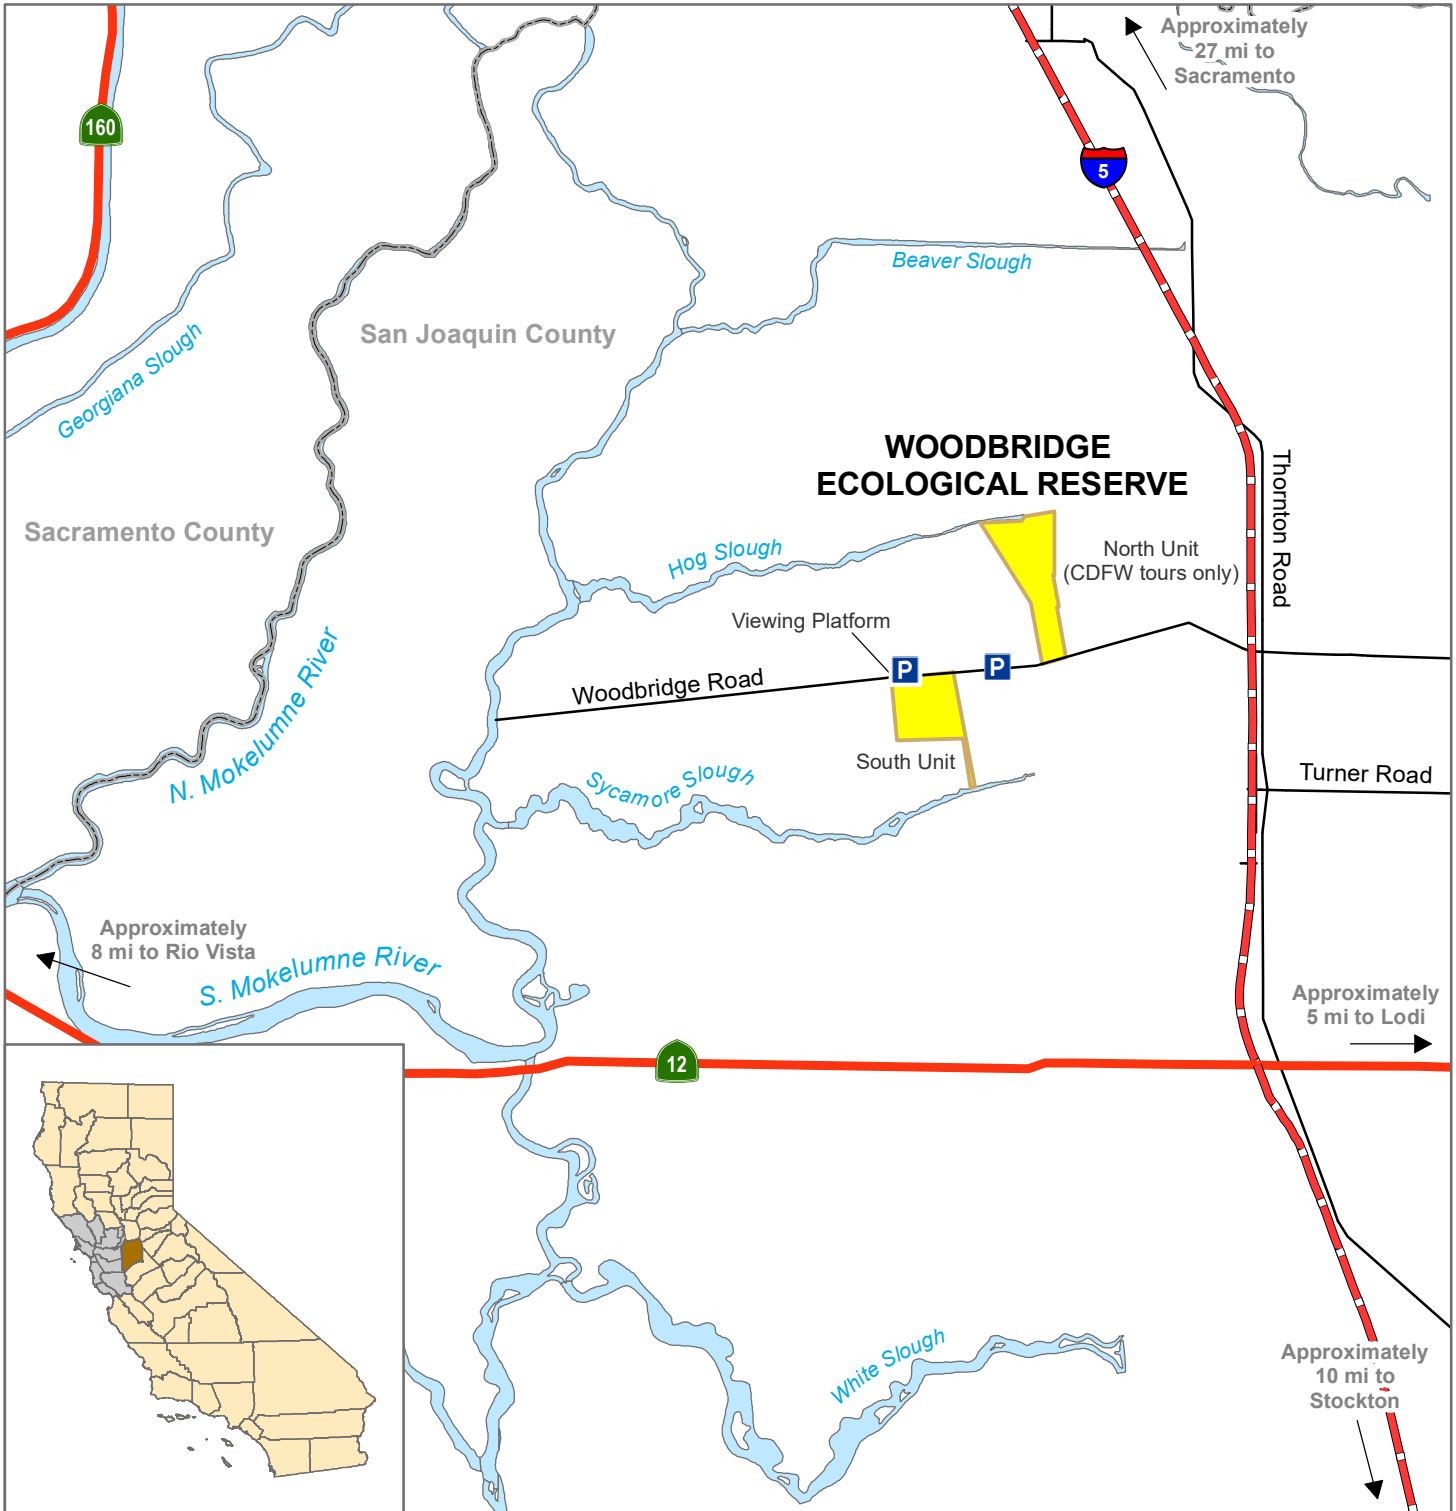

California Department of Fish and Wildlife
 Bay Delta Region
WOODBIDGE ECOLOGICAL RESERVE
 San Joaquin County

Ecological Reserve	Interstate Highway
Delta	State Highway
Parking	Local Road

Disclaimer: Boundaries are approximate.
 Maps are intended for general purposes only.