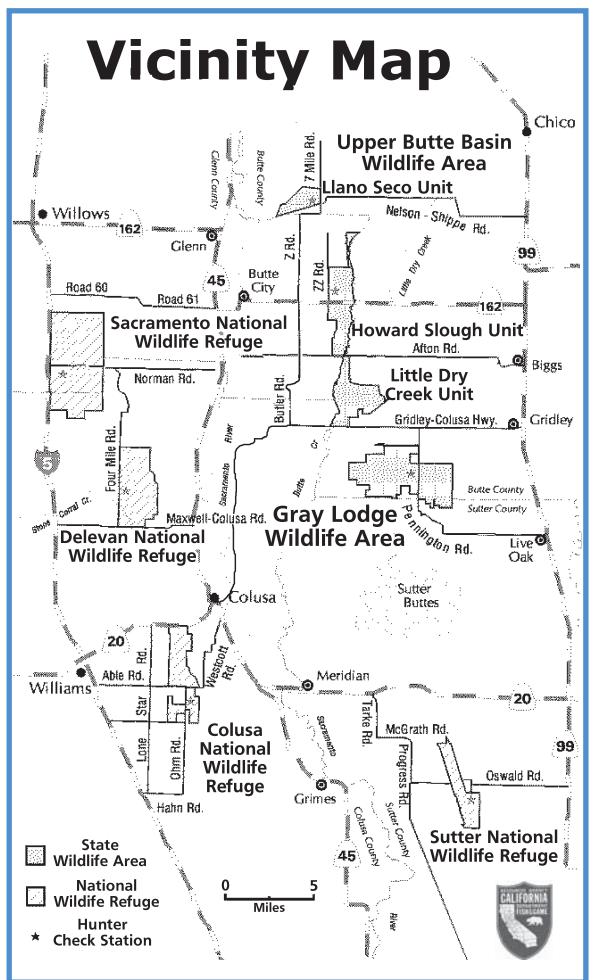

Gray Lodge Wildlife Area
 - Photo by Jack Macfarlane

Wood Duck
 - Photo by Fred Ebert

Cover: Snow Geese
 - Photo by Jessica Sanders

WATERFOWL (CONT.) **SP S F W**

Ross's Goose	c		p	a
Snow Goose	c		p	a
Mallard *	a	p	a	a
Hooded Merganser	r			r
Common Merganser			r	r
Northern Pintail *	p	o	a	a
Redhead * #	o	r	o	c
Greater Scaup			r	r
Lesser Scaup	o		o	c
Northern Shoveler *	p	c	p	a
Tundra Swan			r	o
Blue-winged Teal *	c	o		c
Cinnamon Teal *	a	p	p	a
Green-winged Teal	p	r	a	a
American Wigeon	p	o	a	a
Eurasian Wigeon	o		c	c