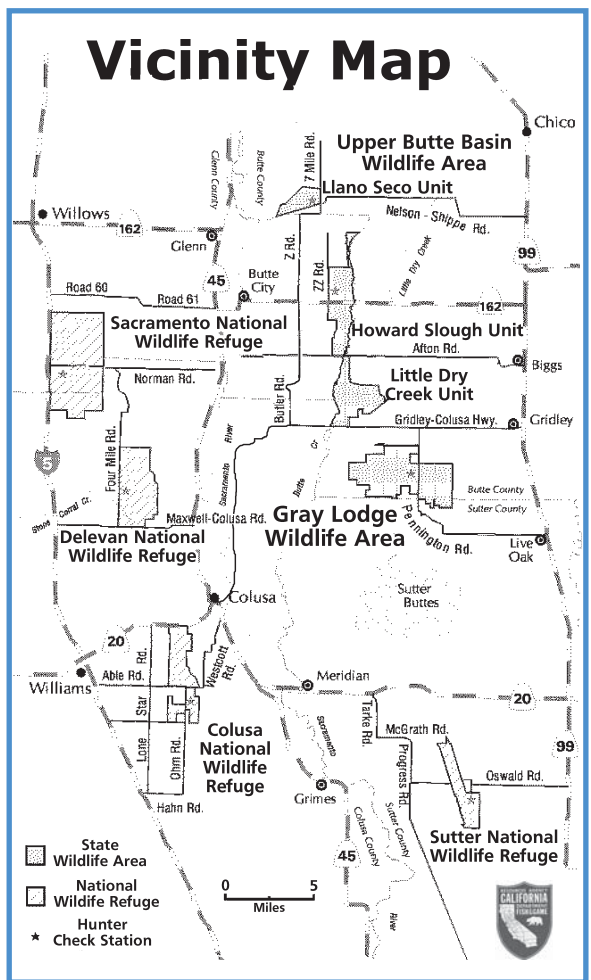

Wood Duck
- Photo by Fred Ebert

Cover: Snow Geese
- Photo by Jessica Sanders

GREBES	SP	S	F	W
Eared Grebe	c		c	p
Horned Grebe	o			o
Pied-billed Grebe *	p	p	p	p
Western Grebe				o

PELICANS, CORMORANTS	SP	S	F	W
American White Pelican #	p	p	c	
Double-crested Cormorant *	p	p	p	p

BITTERNS, HERONS, IBIS, RELATIVES	SP	S	F	W
American Bittern *	c	c	c	c
Least Bittern #	r	r	o	r
Great Blue Heron *	p	p	p	p
Cattle Egret		r	o	o
Great Egret *	p	p	p	p
Snowy Egret *	p	c	p	c
Black-crowned Night-Heron *	c	c	p	c
Green Heron *	o	o	c	c
White-faced Ibis #	p	c	p	c

VULTURES	SP	S	F	W
Turkey Vulture *	p	p	p	p

WATERFOWL	SP	S	F	W
Bufflehead	c		c	p
Canvasback	c		c	c
Ring-necked Duck	c	r	c	p
Ruddy Duck *	c	o	c	p
Wood Duck *	c	p	c	c
Gadwall *	p	p	p	a
Barrow's Goldeneye #	r			o
Common Goldeneye	o		o	c
Canada Goose *	o	o	o	o
Greater White-fronted Goose (Tule #)	c	r	a	a

WATERFOWL (CONT.)	SP	S	F	W
Ross's Goose	c		p	a
Snow Goose	c		p	a
Mallard *	a	p	a	a
Hooded Merganser	r			r
Common Merganser			r	r
Northern Pintail *	p	o	a	a
Redhead * #	o	r	o	c
Greater Scaup			r	r
Lesser Scaup	o		o	c
Northern Shoveler *	p	c	p	a
Tundra Swan			r	o
Blue-winged Teal *	c	o		c
Cinnamon Teal *	a	p	p	a
Green-winged Teal	p	r	a	a
American Wigeon	p	o	a	a
Eurasian Wigeon	o		c	c

EAGLES, HAWKS, FALCONS	SP	S	F	W
Bald Eagle **	o		r	o
Golden Eagle	o	r	o	o
Peregrine Falcon	r	r	o	c
Prairie Falcon	r	r	r	r
Northern Goshawk #				r
Northern Harrier * #	p	p	p	p
Cooper's Hawk	o	r	o	c
Ferruginous Hawk				r
Red-tailed Hawk *	p	p	p	p
Red-shouldered Hawk *	o	o	c	p
Rough-legged Hawk	r			o
Sharp-shinned Hawk	o		o	c
Swainson's Hawk **	o	o	o	o
American Kestrel *	p	p	p	p
White-tailed Kite *	c	o	o	o
Merlin			r	r
Osprey	c	o	r	o

GALLINACEOUS BIRDS	SP	S	F	W
Ring-necked Pheasant *	c	c	c	c
California Quail *	p	p	p	p
Wild Turkey *	p	c	c	o

RAILS, RELATIVES	SP	S	F	W
American Coot *	a	p	a	a
Common Moorhen *	p	c	p	p
Virginia Rail *	c	c	c	c
Sora *	c	c	c	c

CRANES	SP	S	F	W
Sandhill Crane (Greater **) (Lesser #)	o		c	o

SHOREBIRDS, RELATIVES	SP	S	F	W
American Avocet *	c	o	c	o
Long-billed Curlew	o		o	o
Long-billed Dowitcher	c		p	c
Dunlin	c		r	c
Killdeer *	p	p	p	p
Red-necked Phalarope	o		o	
Wilson's Phalarope	o		o	
Black-bellied Plover	o		r	
Semipalmated Plover	r		r	
Baird's Sandpiper			o	
Least Sandpiper	p	o	p	o
Pectoral Sandpiper	r		r	
Solitary Sandpiper	r		r	
Spotted Sandpiper	r		r	
Western Sandpiper	c	o	c	o
Wilson's Snipe	c	o	c	c
Black-necked Stilt *	p	c	p	c
Willet			r	
Whimbrel	r		r	
Greater Yellowlegs	c	o	c	o
Lesser Yellowlegs	r		r	r

GULLS, TERNS	SP	S	F	W
California Gull	o	o	c	c
Herring Gull	c		c	c
Ring-billed Gull	o	o	c	c
Black Tern #	r	r		
Caspian Tern	o	r	o	
Forster's Tern	r		r	

PIGEONS, DOVES	SP	S	F	W
Rock Dove	o	o	o	o
Band-tailed Pigeon	r			
Eurasian Collared-Dove	r	r	r	
Mourning Dove *	c	p	p	c

CUCKOOS	SP	S	F	W
Yellow-billed Cuckoo **		r		

OWLS	SP	S	F	W
Barn Owl *	c	c	c	c
Burrowing Owl * #	r	r	r	o
Great Horned Owl *	c	c	c	c
Long-eared Owl #	r			r
Short-eared Owl * #	r	r	r	r
Western Screech-Owl *	r	o	o	r

GOATSUCKERS	SP	S	F	W
Lesser Nighthawk		o		
Common Poorwill		r