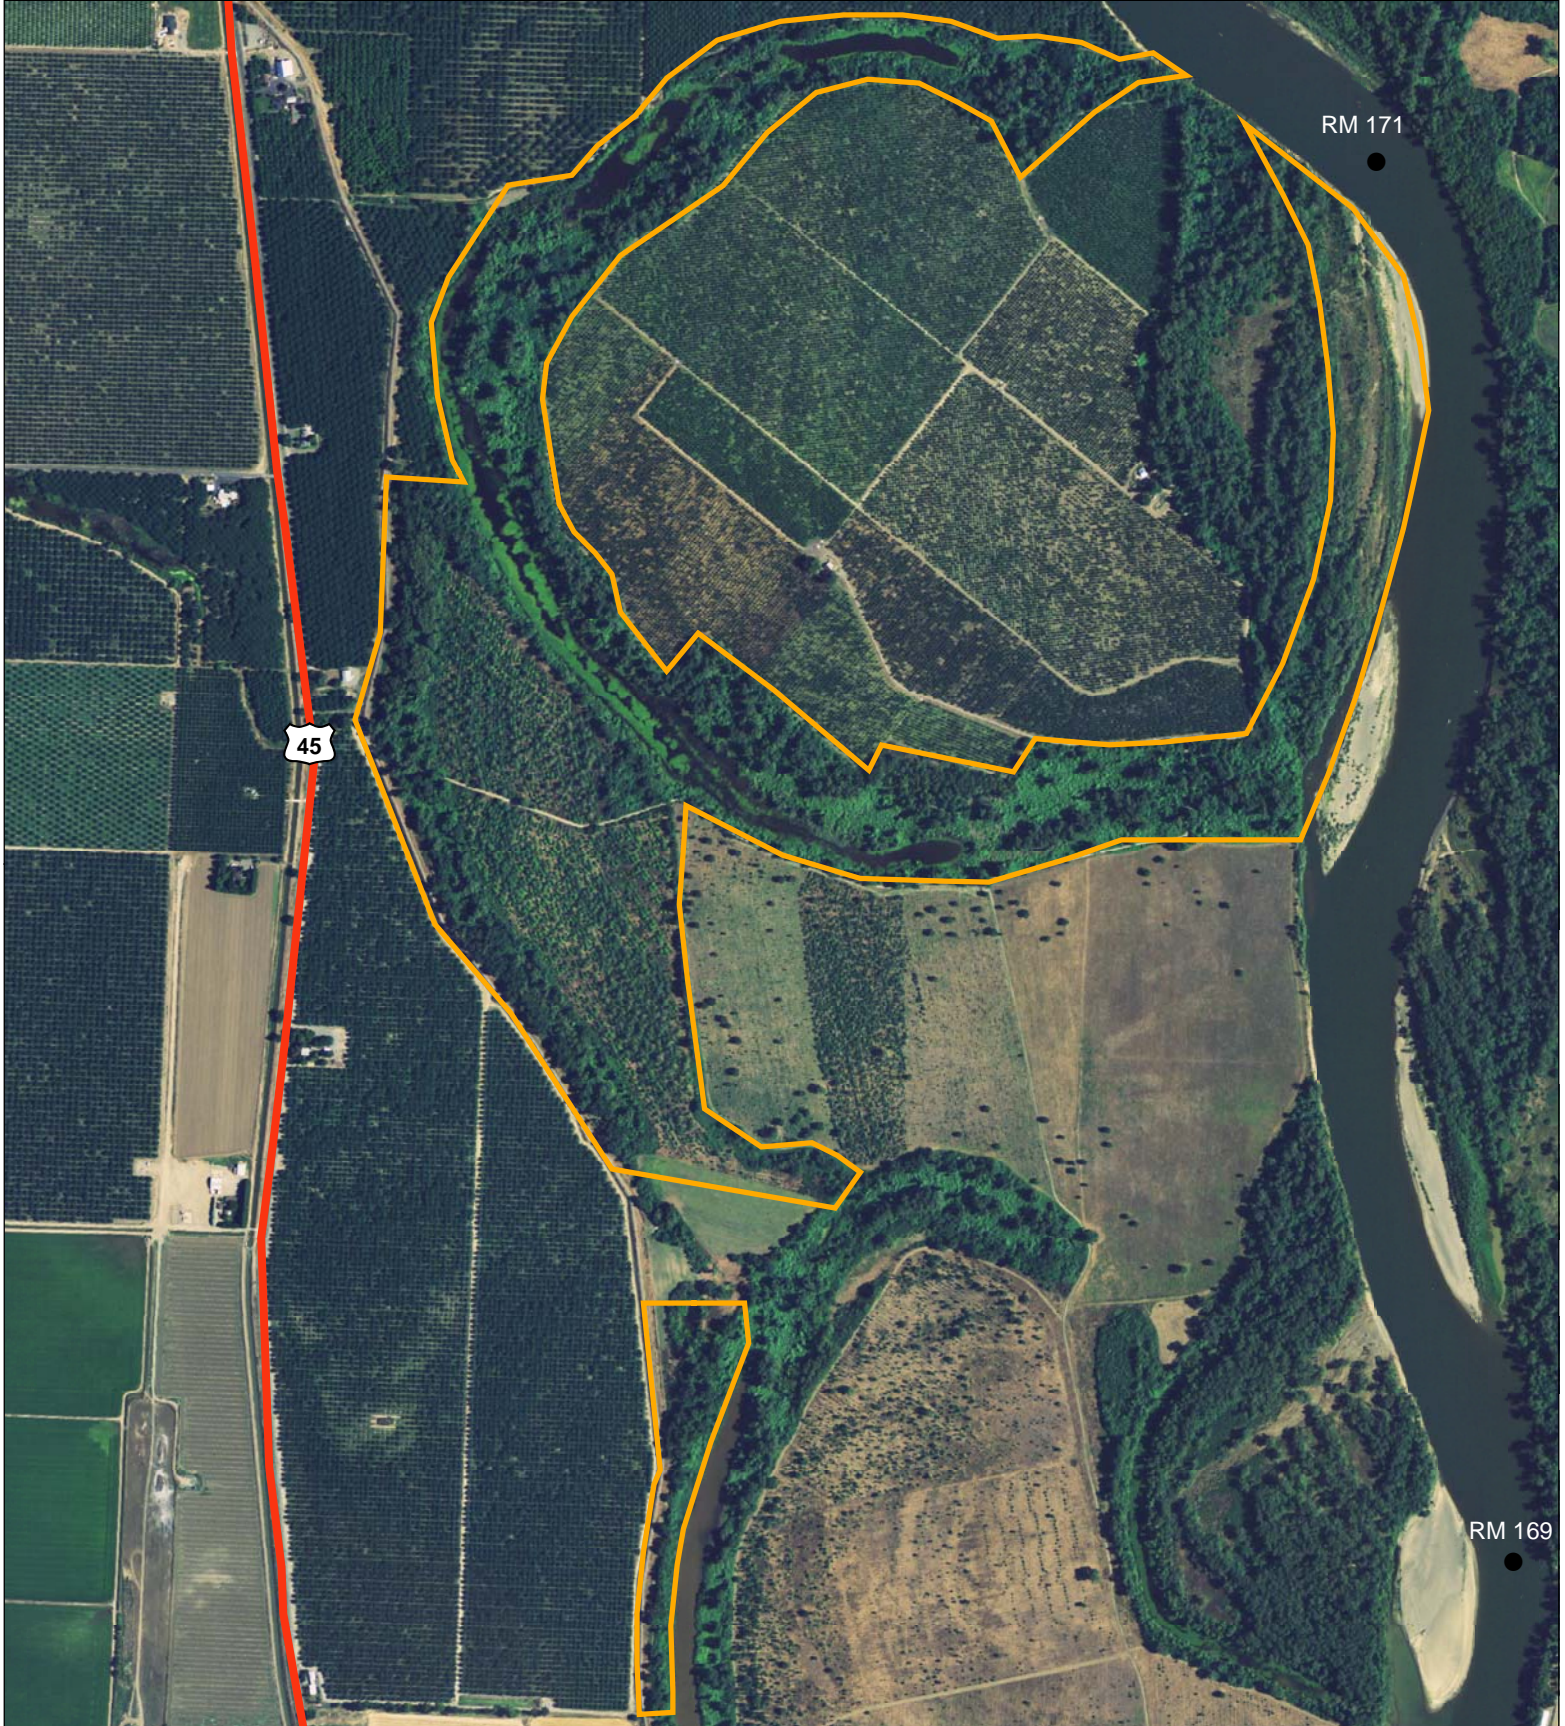

California Department of Fish and Game
North Central Region
SACRAMENTO RIVER WILDLIFE AREA
BEEHIVE BEND UNIT
Glenn County

- River Mile
- Boundary
- Highway

Topographic map 1:24 000