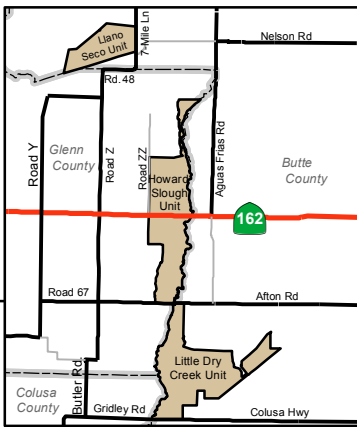

California Department of Fish and Wildlife
North Central Region
DOVE HUNTING MAP - HOWARD SLOUGH UNIT
UPPER BUTTE BASIN WILDLIFE AREA
Glenn County

Legend

- Closed to Hunting
- Hunt Zone
- Safflower Plots
- Check Station
- Closed to Vehicles
- Parking Lot
- Butte Creek
- Howard Slough Boundary

North Arrow

Scale
0 0.5 1
Miles