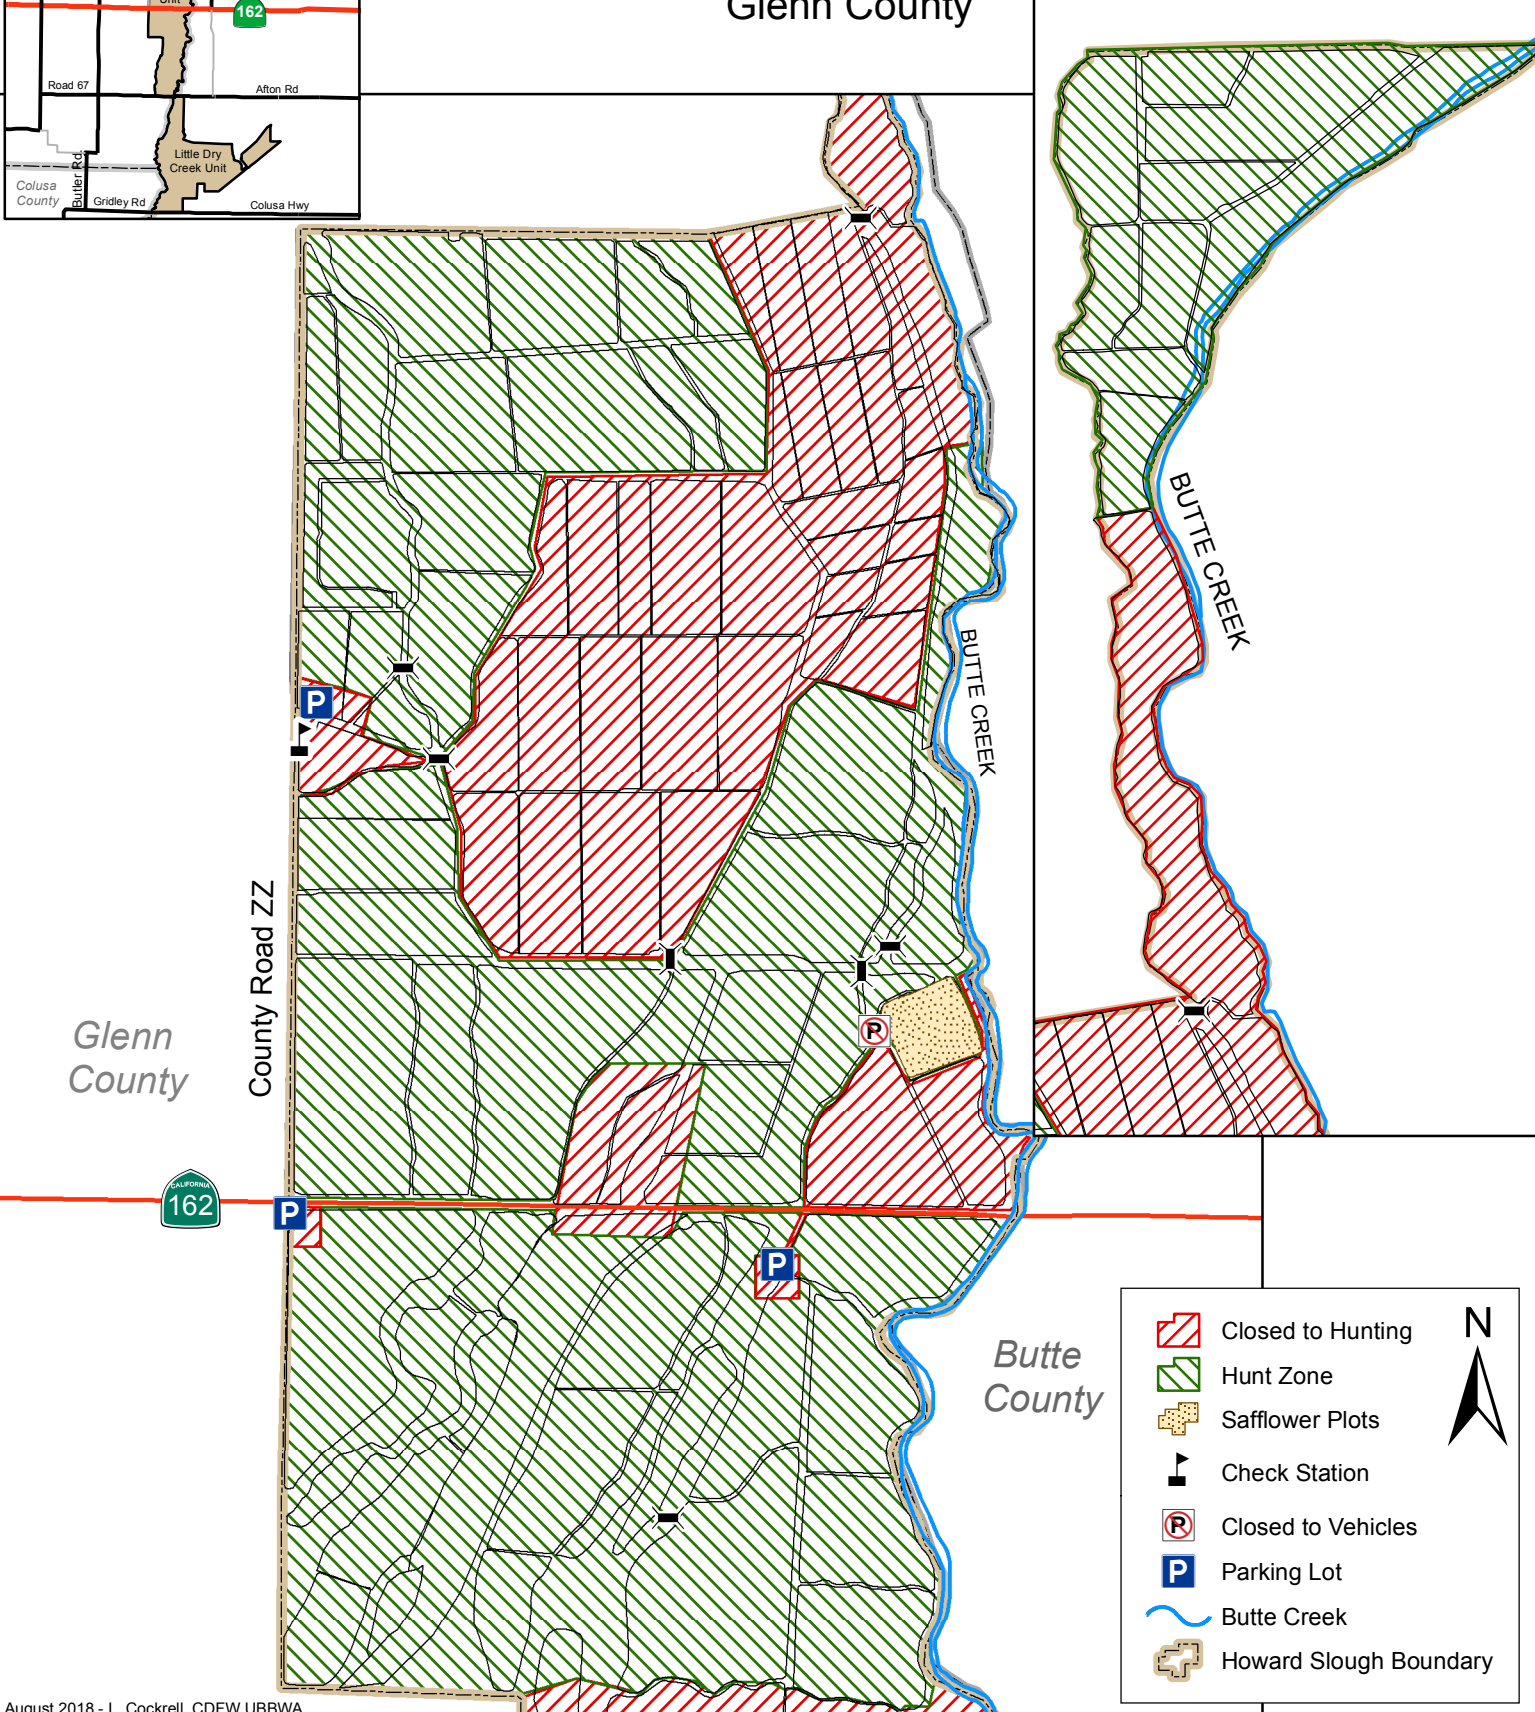

California Department of Fish and Wildlife
North Central Region
DOVE HUNTING MAP - HOWARD SLOUGH UNIT
UPPER BUTTE BASIN WILDLIFE AREA
Glenn County

Legend

- Closed to Hunting
- Hunt Zone
- Safflower Plots
- Check Station
- Closed to Vehicles
- Parking Lot
- Butte Creek
- Howard Slough Boundary

North Arrow

Scale
0 0.5 1
Miles