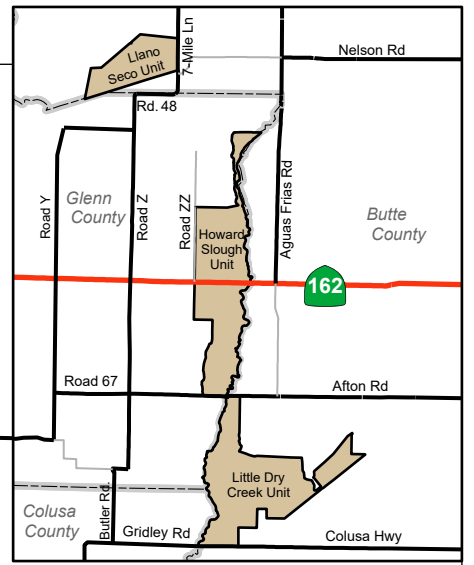

California Department of Fish and Wildlife
North Central Region
DOVE HUNTING MAP - LITTLE DRY CREEK UNIT
UPPER BUTTE BASIN WILDLIFE AREA
Butte County

Planted fields failed due to spring rains and flooding.

	Checkstation	
	Closed Zone	
	Hunt Zone	
	Planted Fields	
	Little Dry Creek Boundary	