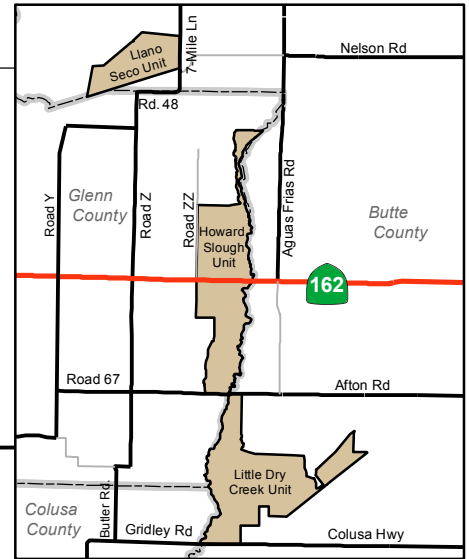

California Department of Fish and Wildlife  
North Central Region  
DOVE HUNTING MAP - LITTLE DRY CREEK UNIT  
UPPER BUTTE BASIN WILDLIFE AREA  
Butte County

Legend:

- Closed Zone
- Hunt Zone
- Safflower Plots
- Checkstation
- Parking Lots
- Little Dry Creek Boundary

North arrow pointing up.