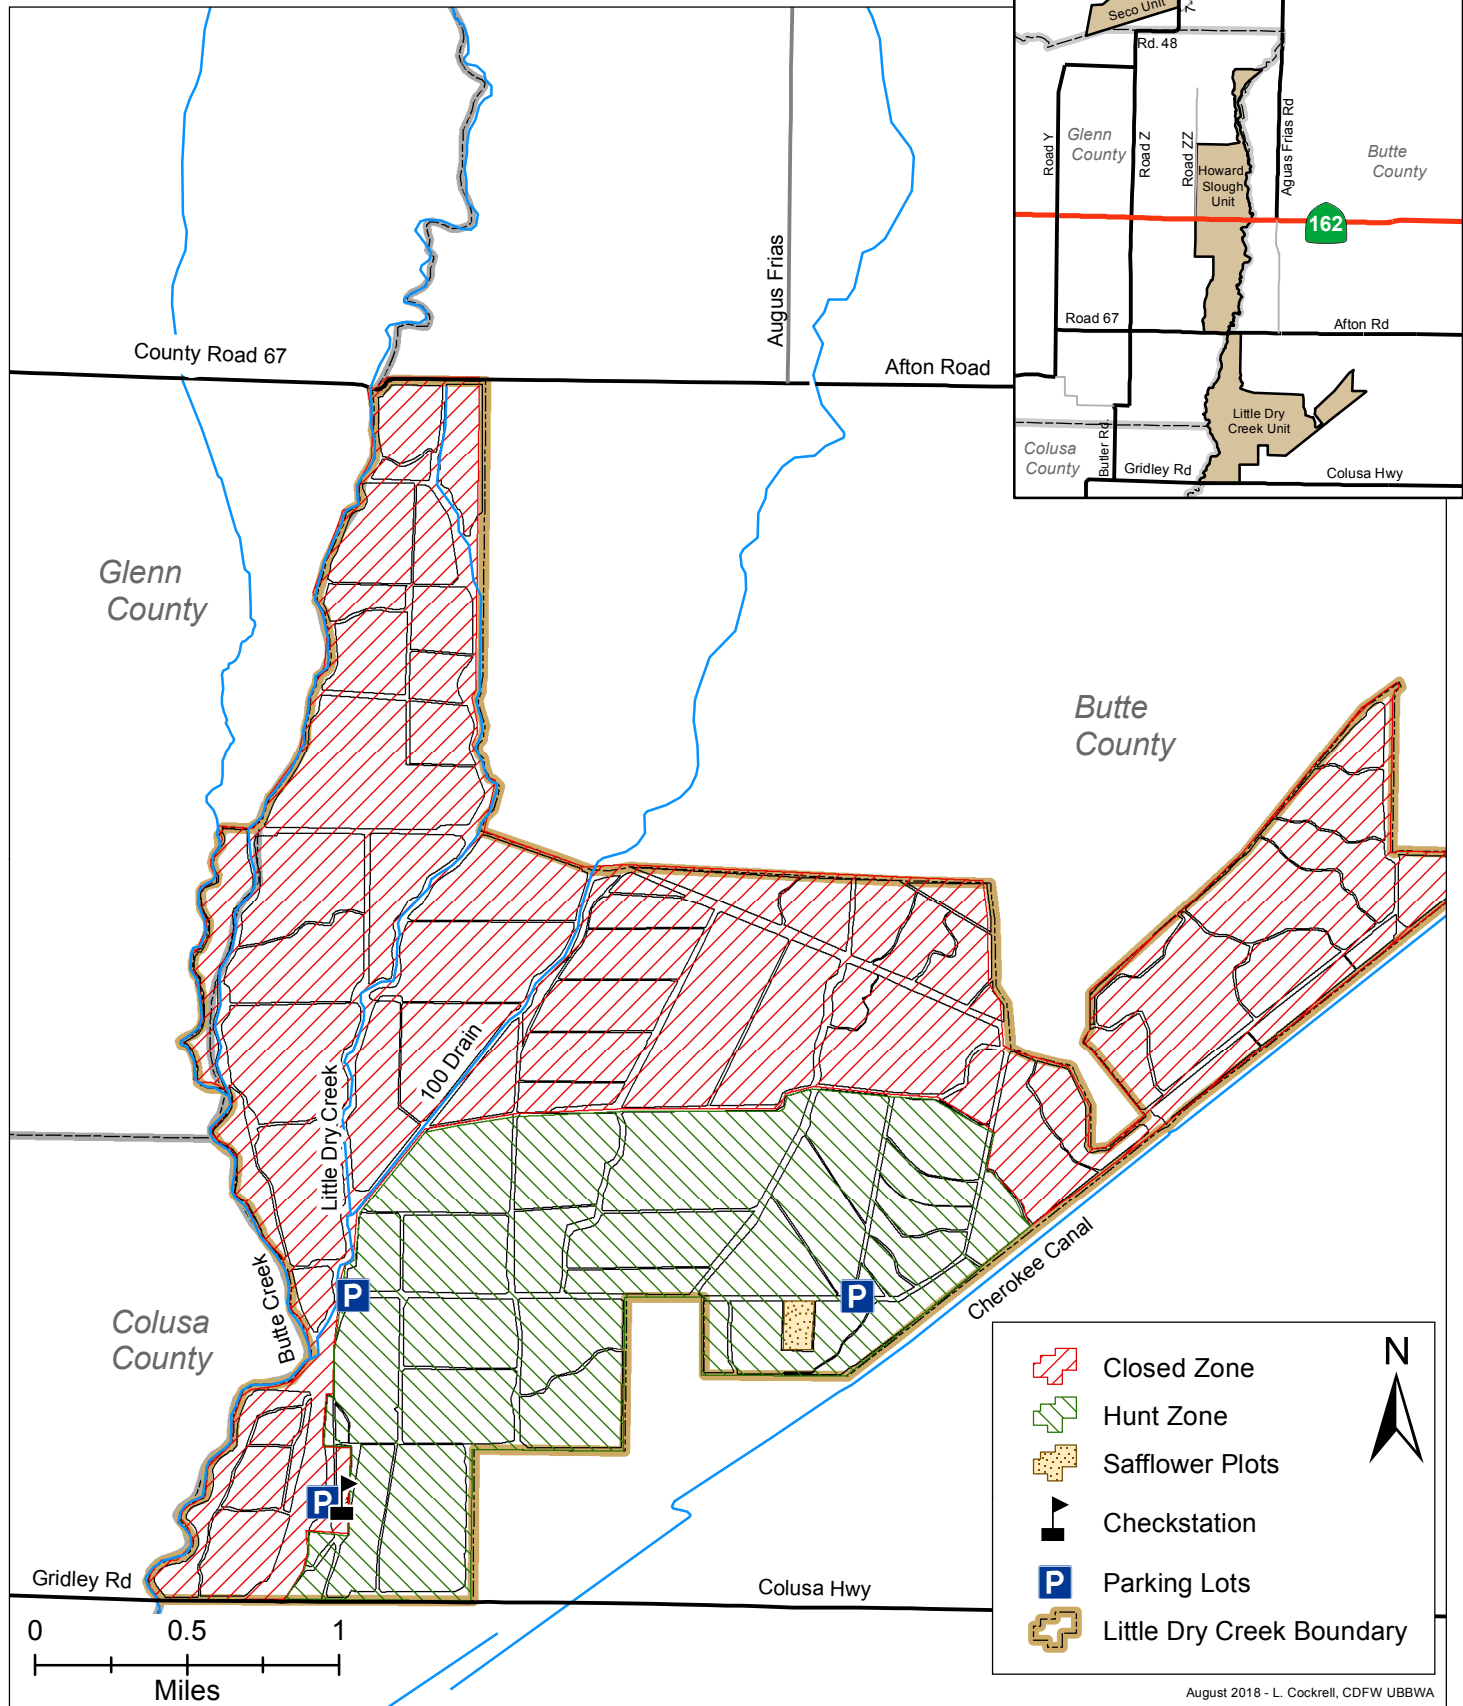

California Department of Fish and Wildlife  
North Central Region  
DOVE HUNTING MAP - LITTLE DRY CREEK UNIT  
UPPER BUTTE BASIN WILDLIFE AREA  
Butte County

Legend:

- Closed Zone
- Hunt Zone
- Safflower Plots
- Checkstation
- Parking Lots
- Little Dry Creek Boundary

North arrow pointing up.