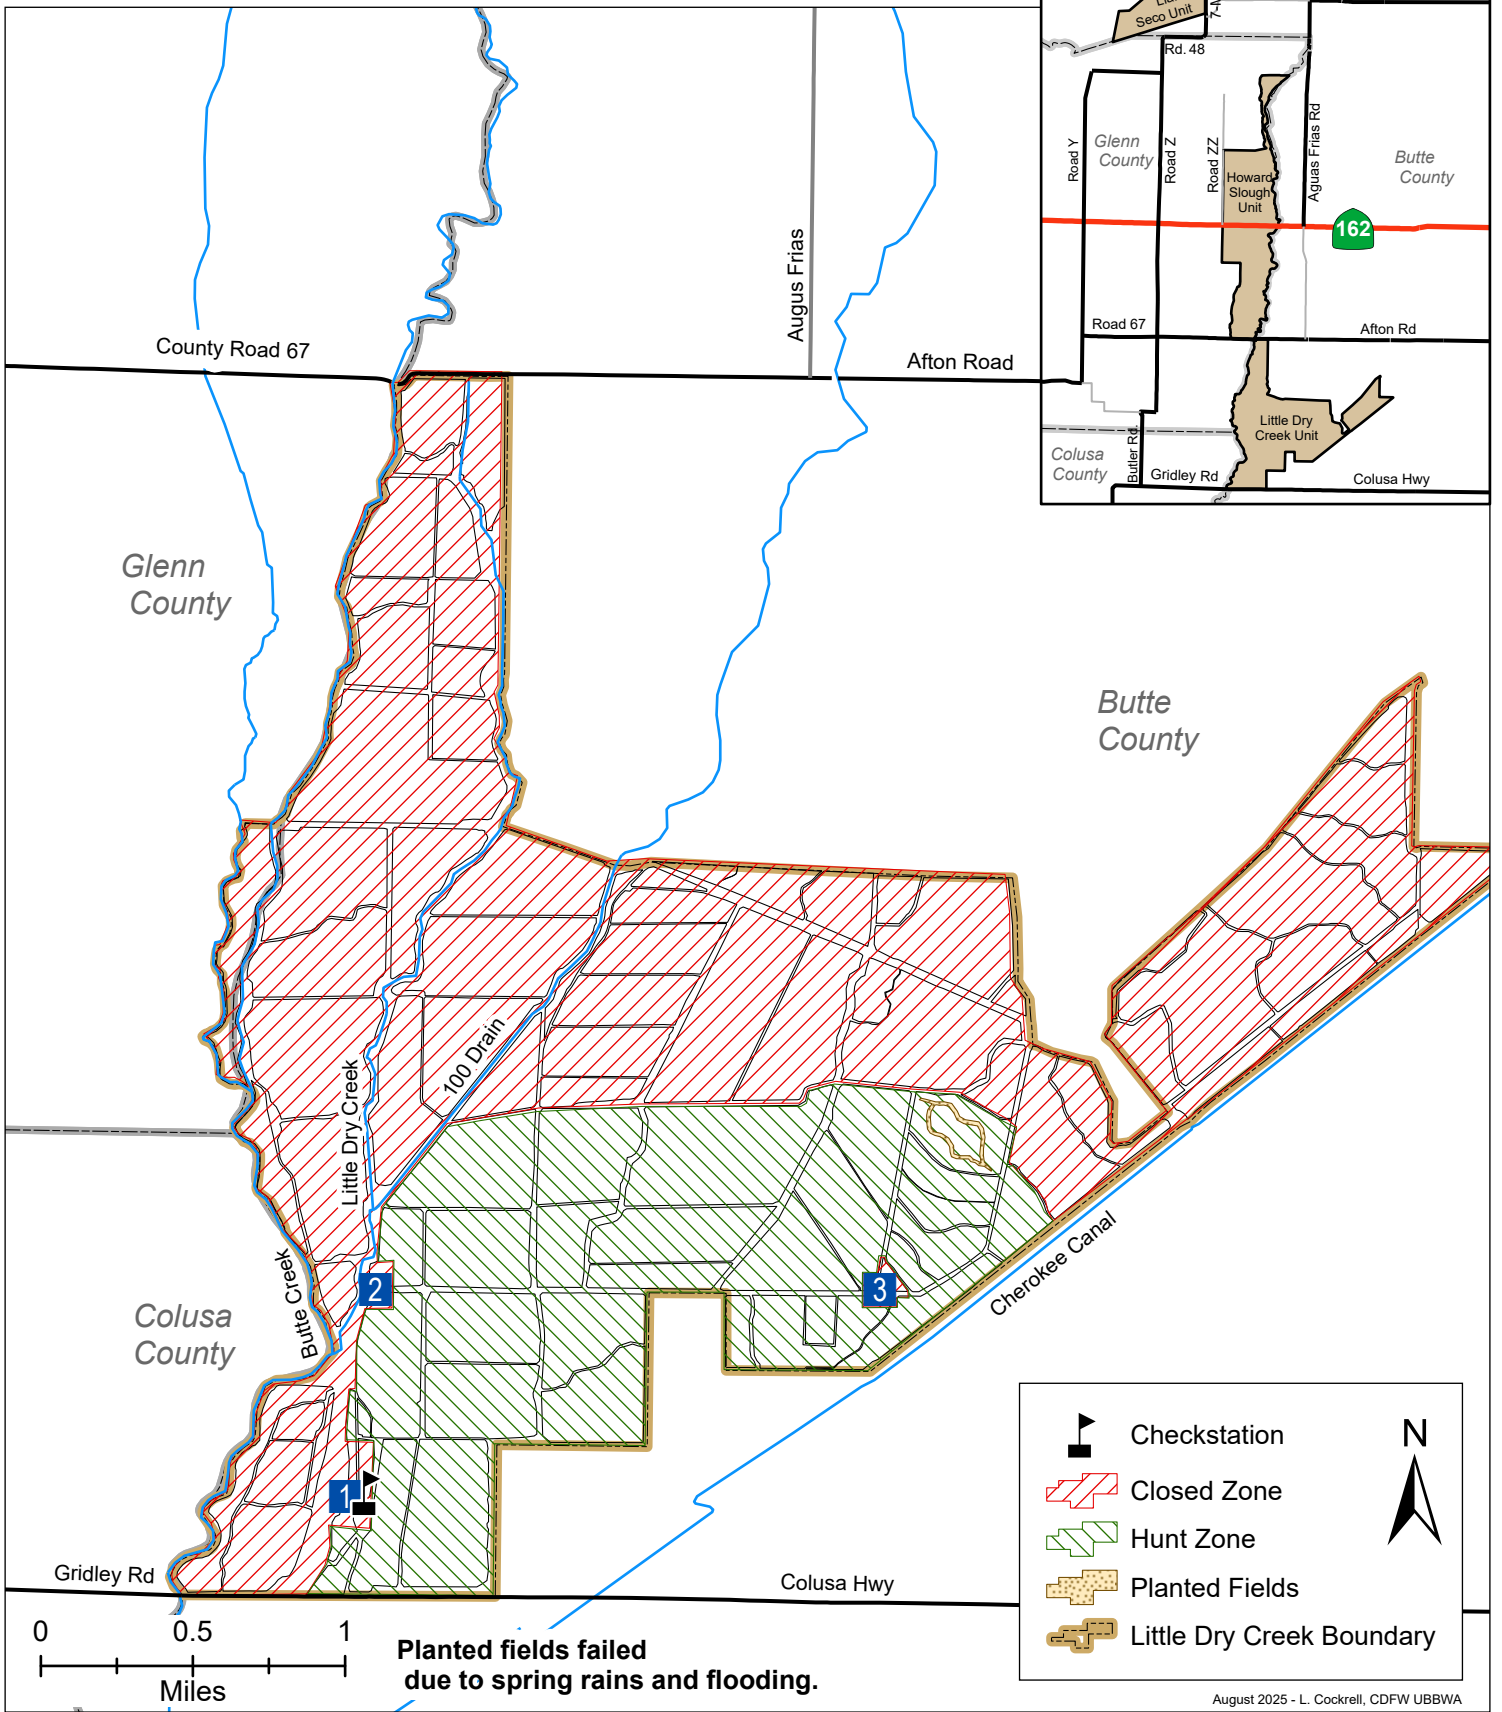

California Department of Fish and Wildlife
North Central Region
DOVE HUNTING MAP - LITTLE DRY CREEK UNIT
UPPER BUTTE BASIN WILDLIFE AREA
Butte County

Planted fields failed due to spring rains and flooding.

	Checkstation	
	Closed Zone	
	Hunt Zone	
	Planted Fields	
	Little Dry Creek Boundary	