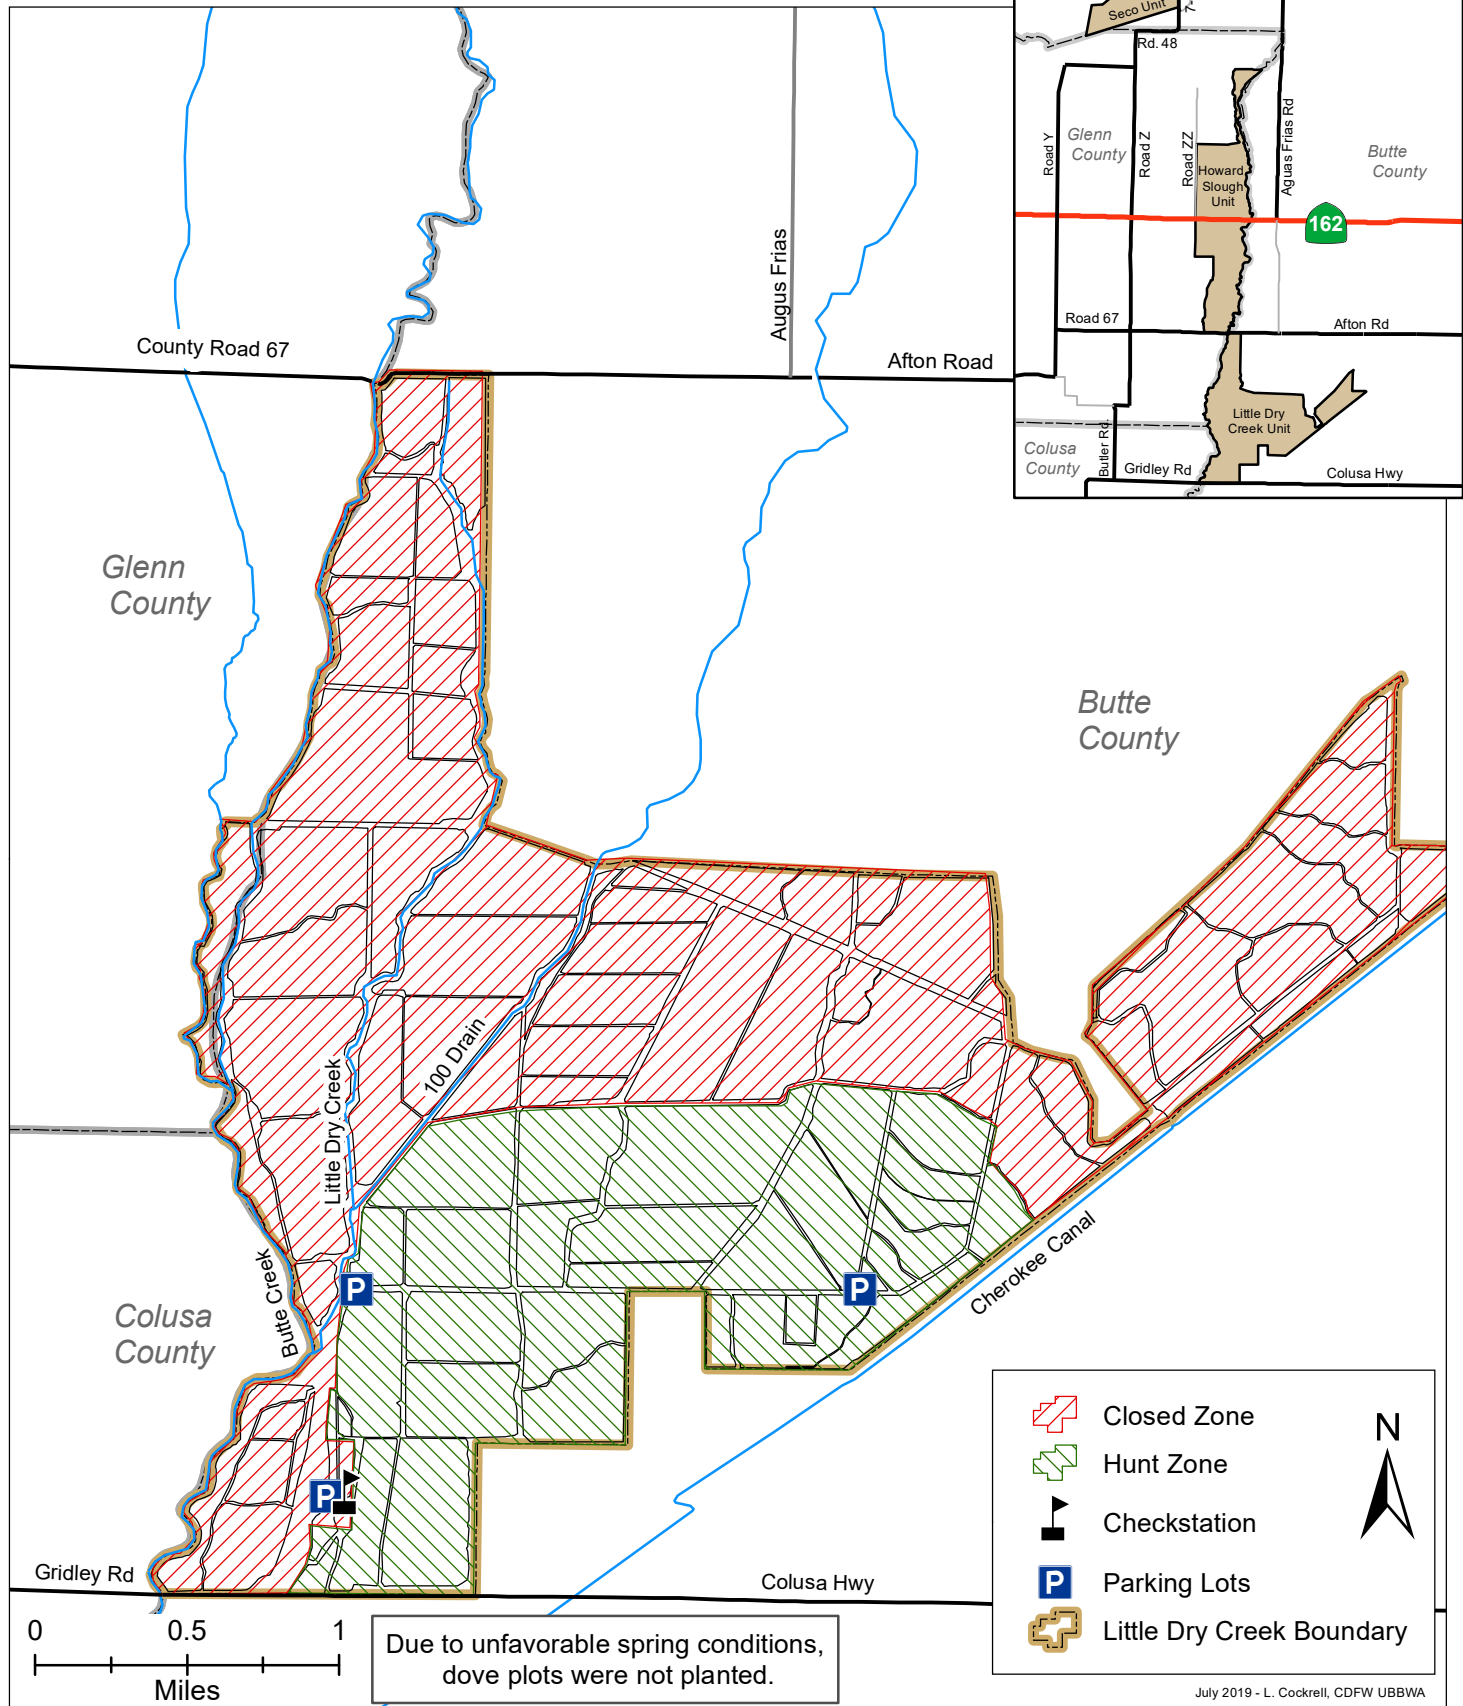

California Department of Fish and Wildlife
North Central Region
DOVE HUNTING MAP - LITTLE DRY CREEK UNIT
UPPER BUTTE BASIN WILDLIFE AREA
Butte County

Due to unfavorable spring conditions,
dove plots were not planted.