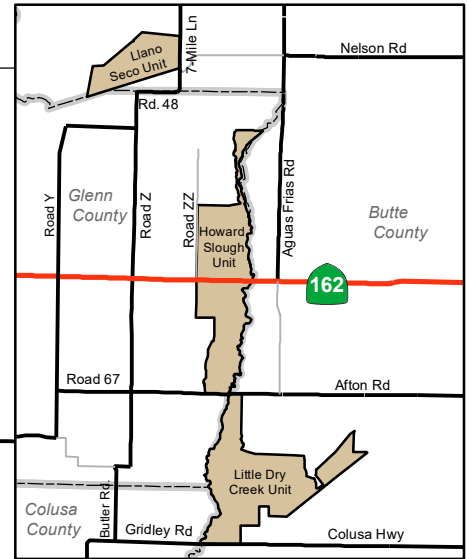

California Department of Fish and Wildlife
North Central Region
DOVE HUNTING MAP - LITTLE DRY CREEK UNIT
UPPER BUTTE BASIN WILDLIFE AREA
Butte County

Due to unfavorable spring conditions,
dove plots were not planted.