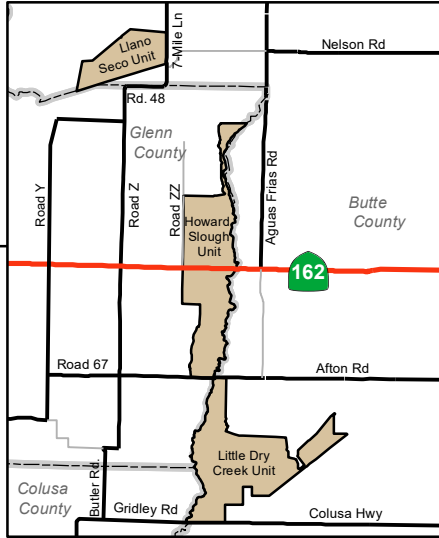

California Department of Fish and Wildlife  
 North Central Region  
**DOVE HUNTING MAP - LLANO SECO UNIT**  
**UPPER BUTTE BASIN WILDLIFE AREA**  
 Butte County

**Safflower plots had varying levels of success due to drought conditions. Unsuccessful fields are not shown.**

- Check Station
- Closed to Hunting
- Hunt Zone
- Planted Fields
- Slough
- Llano Seco Boundary