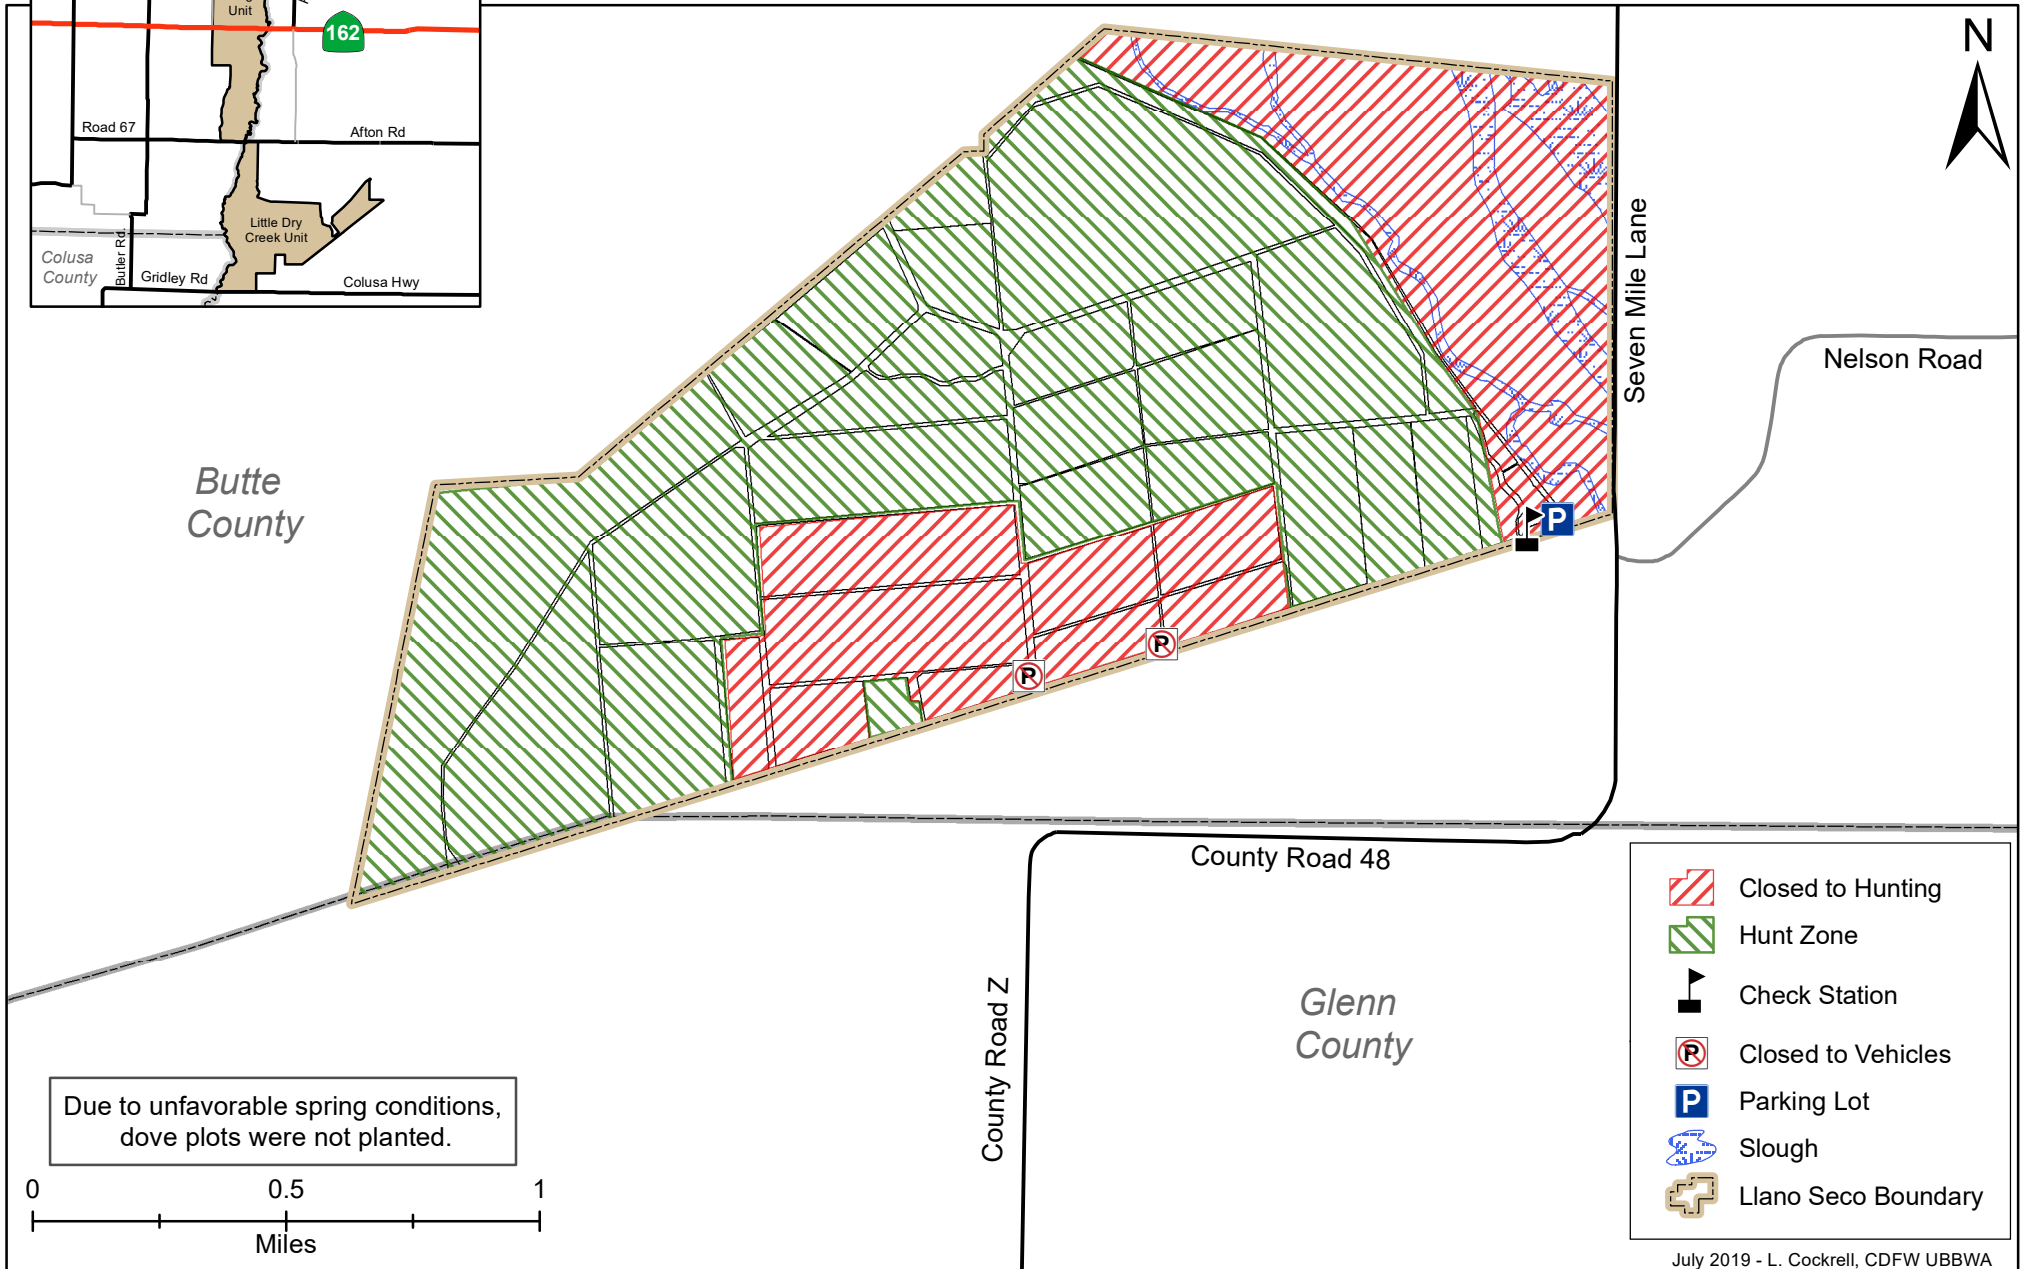

# California Department of Fish and Wildlife North Central Region DOVE HUNTING MAP - LLANO SECO UNIT UPPER BUTTE BASIN WILDLIFE AREA Butte County

Due to unfavorable spring conditions, dove plots were not planted.

- Closed to Hunting
- Hunt Zone
- Check Station
- Closed to Vehicles
- Parking Lot
- Slough
- Llano Seco Boundary