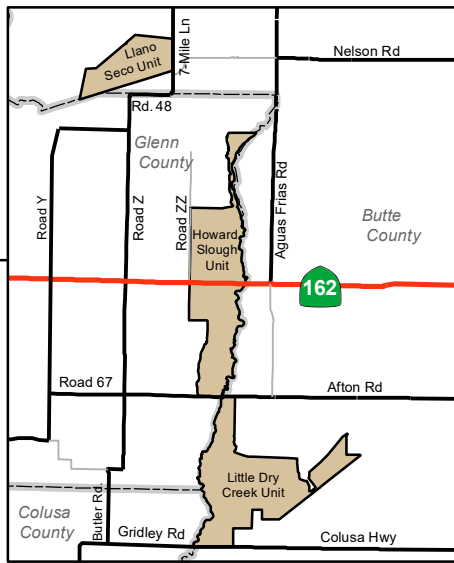

# California Department of Fish and Wildlife North Central Region DOVE HUNTING MAP - LLANO SECO UNIT UPPER BUTTE BASIN WILDLIFE AREA Butte County

Due to unfavorable spring conditions, dove plots were not planted.

- Closed to Hunting
- Hunt Zone
- Check Station
- Closed to Vehicles
- Parking Lot
- Slough
- Llano Seco Boundary