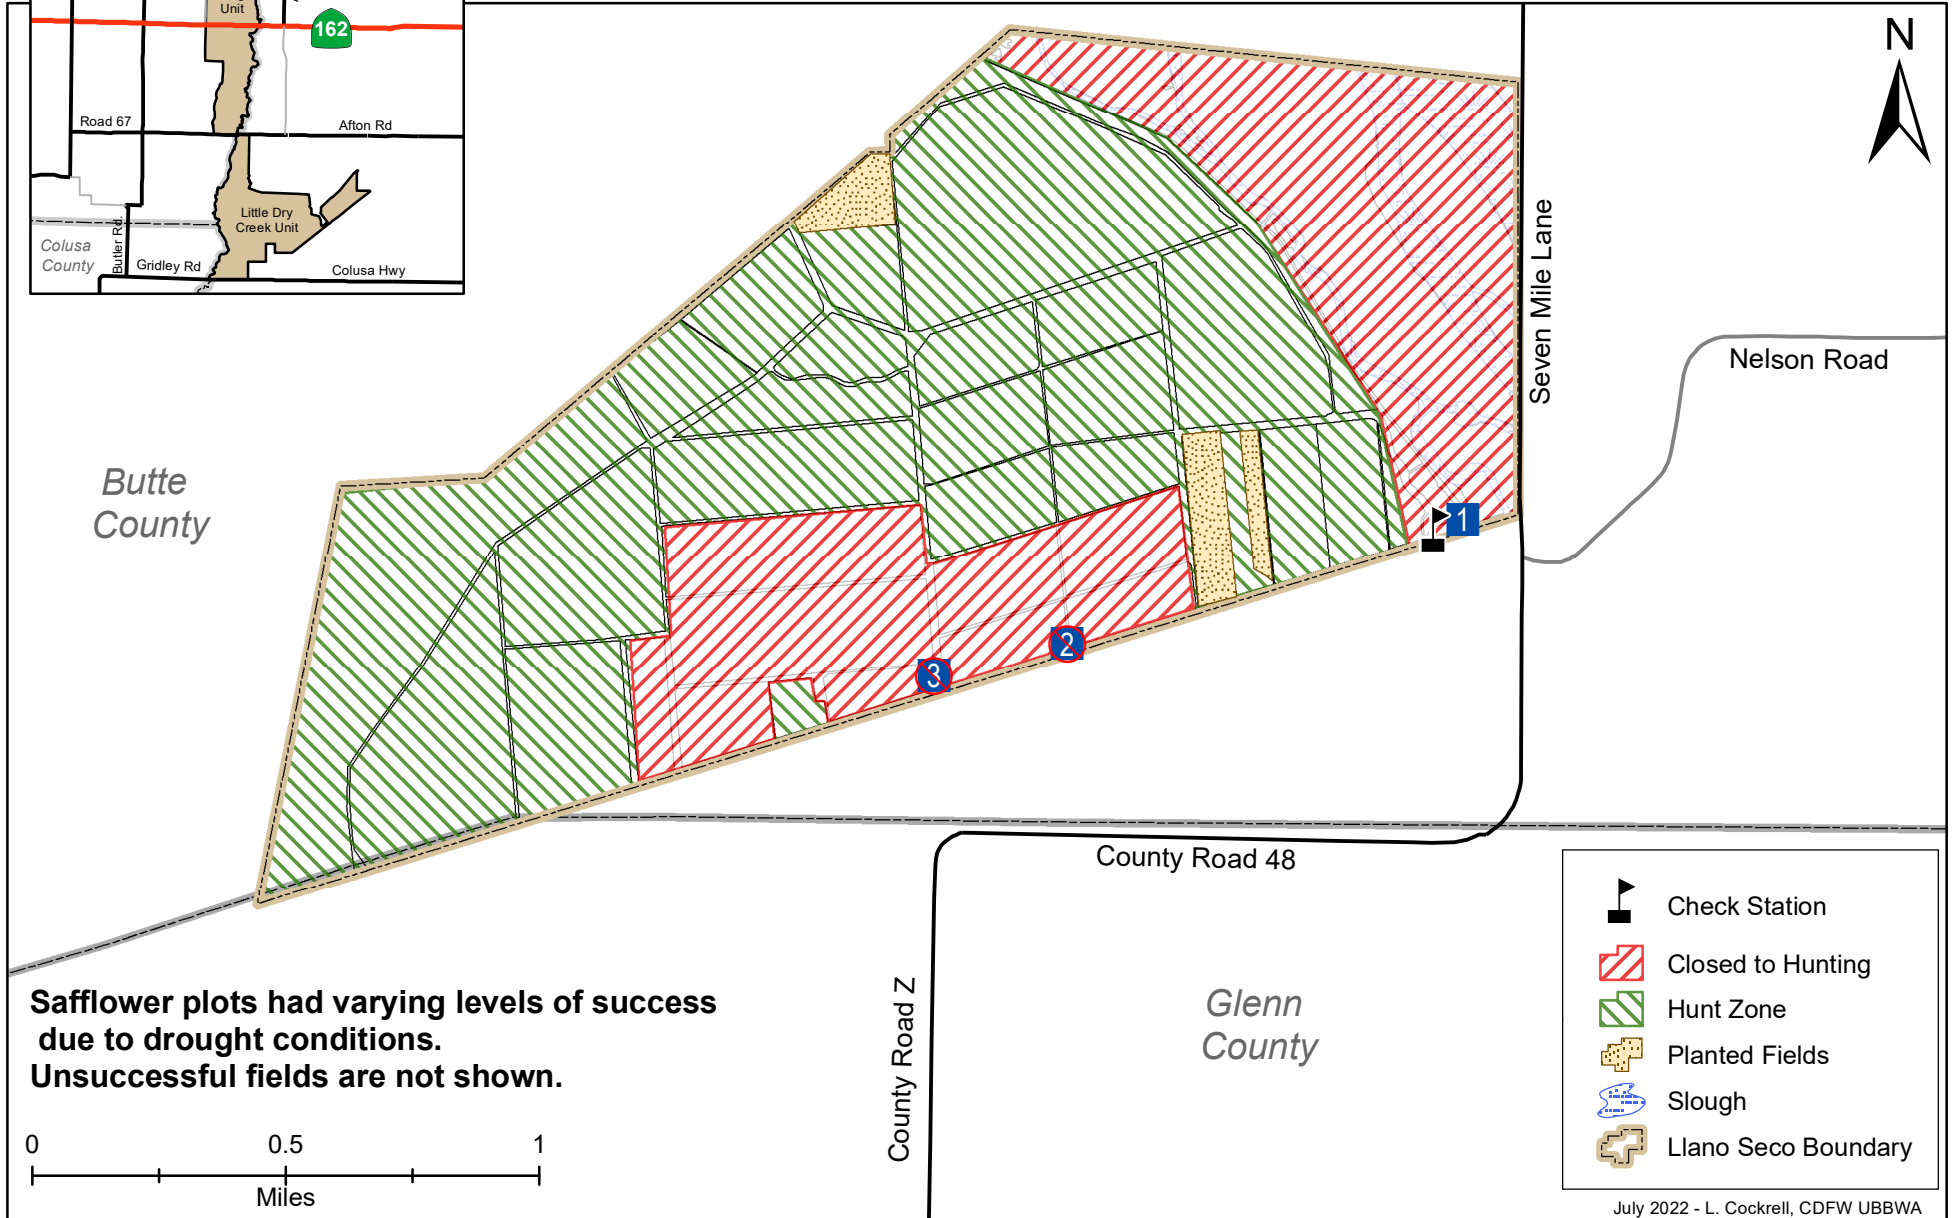

California Department of Fish and Wildlife  
 North Central Region  
**DOVE HUNTING MAP - LLANO SECO UNIT**  
**UPPER BUTTE BASIN WILDLIFE AREA**  
 Butte County

**Safflower plots had varying levels of success due to drought conditions. Unsuccessful fields are not shown.**

- Check Station
- Closed to Hunting
- Hunt Zone
- Planted Fields
- Slough
- Llano Seco Boundary