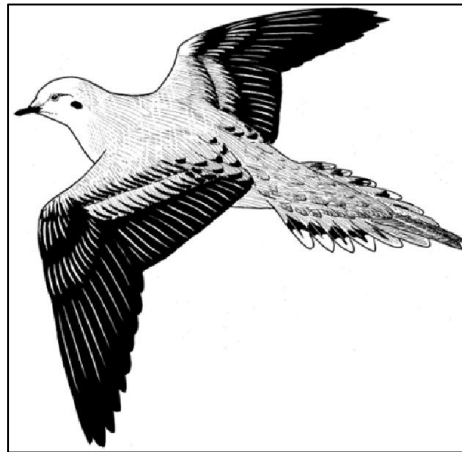

White-winged dove

White on top leading edge of wing.
Uniformly tan buffy body. Two-tone
squared or fan shaped tail with narrow
white outer band.

Mourning dove

Tail tapered to point. Tan buffy body with
dark spots on back.

Eurasian collared-dove

Black ring around neck. Larger than
mourning dove. Uniformly tan buffy body.
Two-tone squared or fan shaped tail with
wide white outer band.