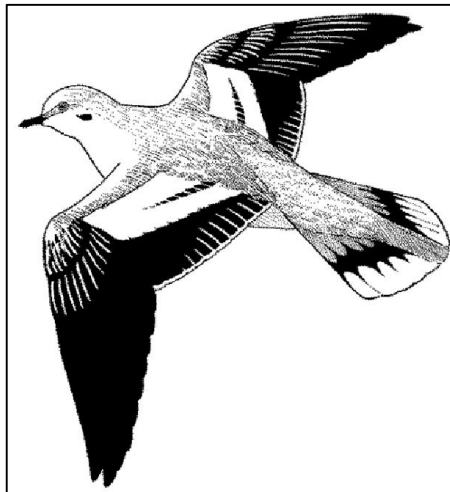

White-winged dove

White on top leading edge of wing.
Uniformly tan buffy body. Two-tone
squared or fan shaped tail with narrow
white outer band.

Mourning dove

Tail tapered to point. Tan buffy body with
dark spots on back.

Eurasian collared-dove

Black ring around neck. Larger than
mourning dove. Uniformly tan buffy body.
Two-tone squared or fan shaped tail with
wide white outer band.