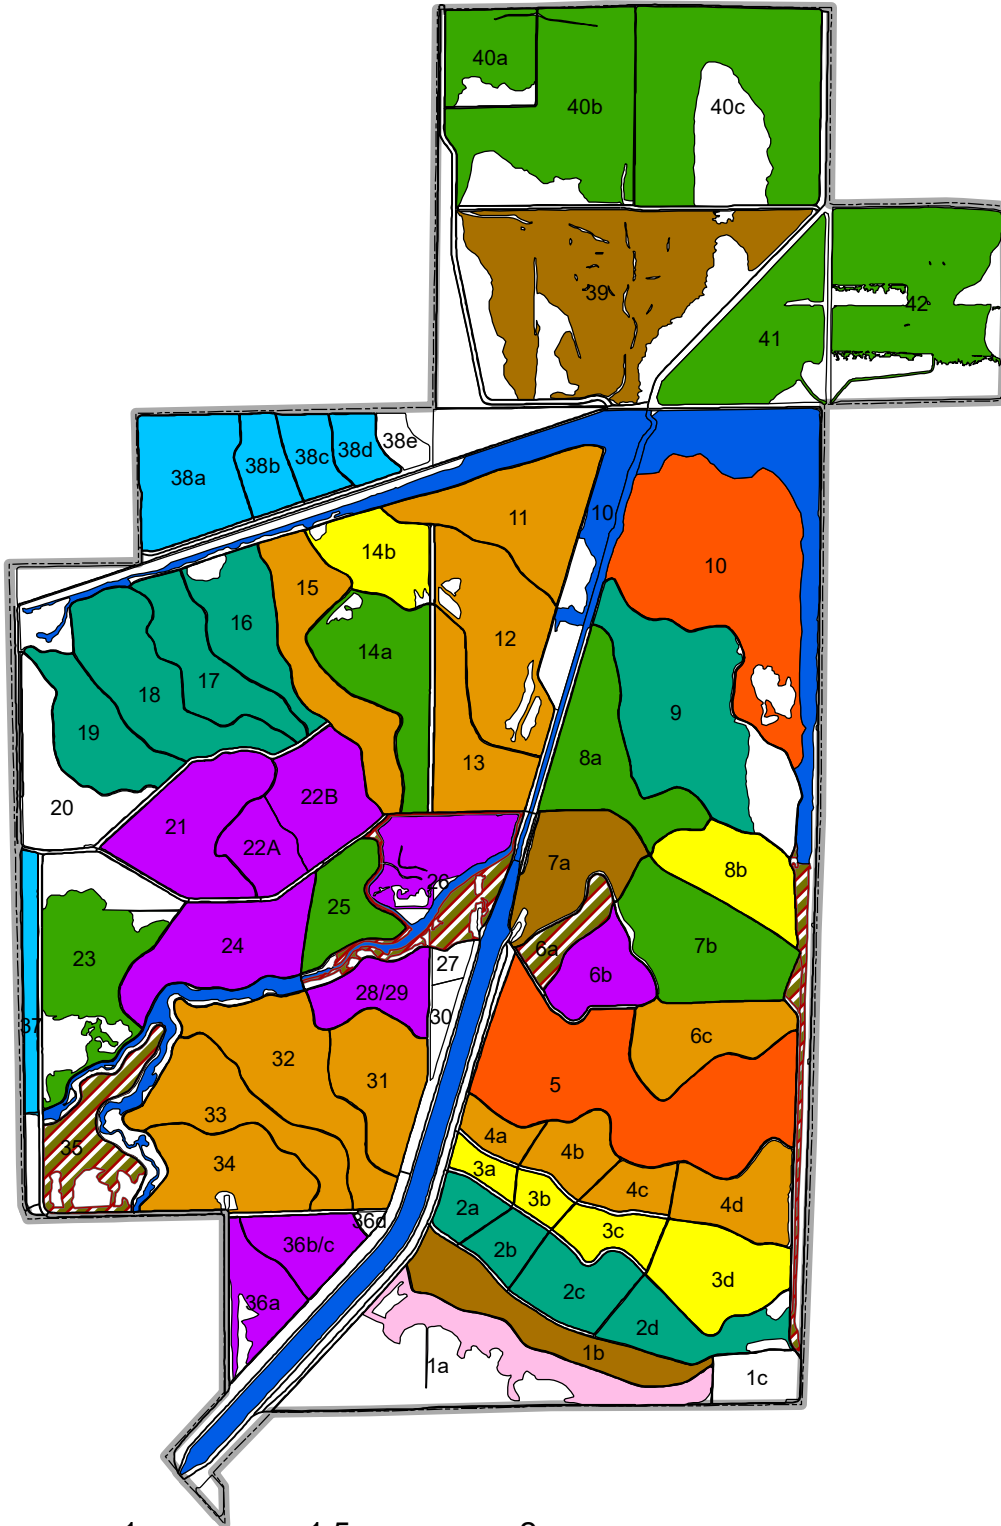

# Volta Wildlife Area 2023 Flood-up Schedule

## Flood Date

0 0.25 0.5 1 1.5 2 Miles