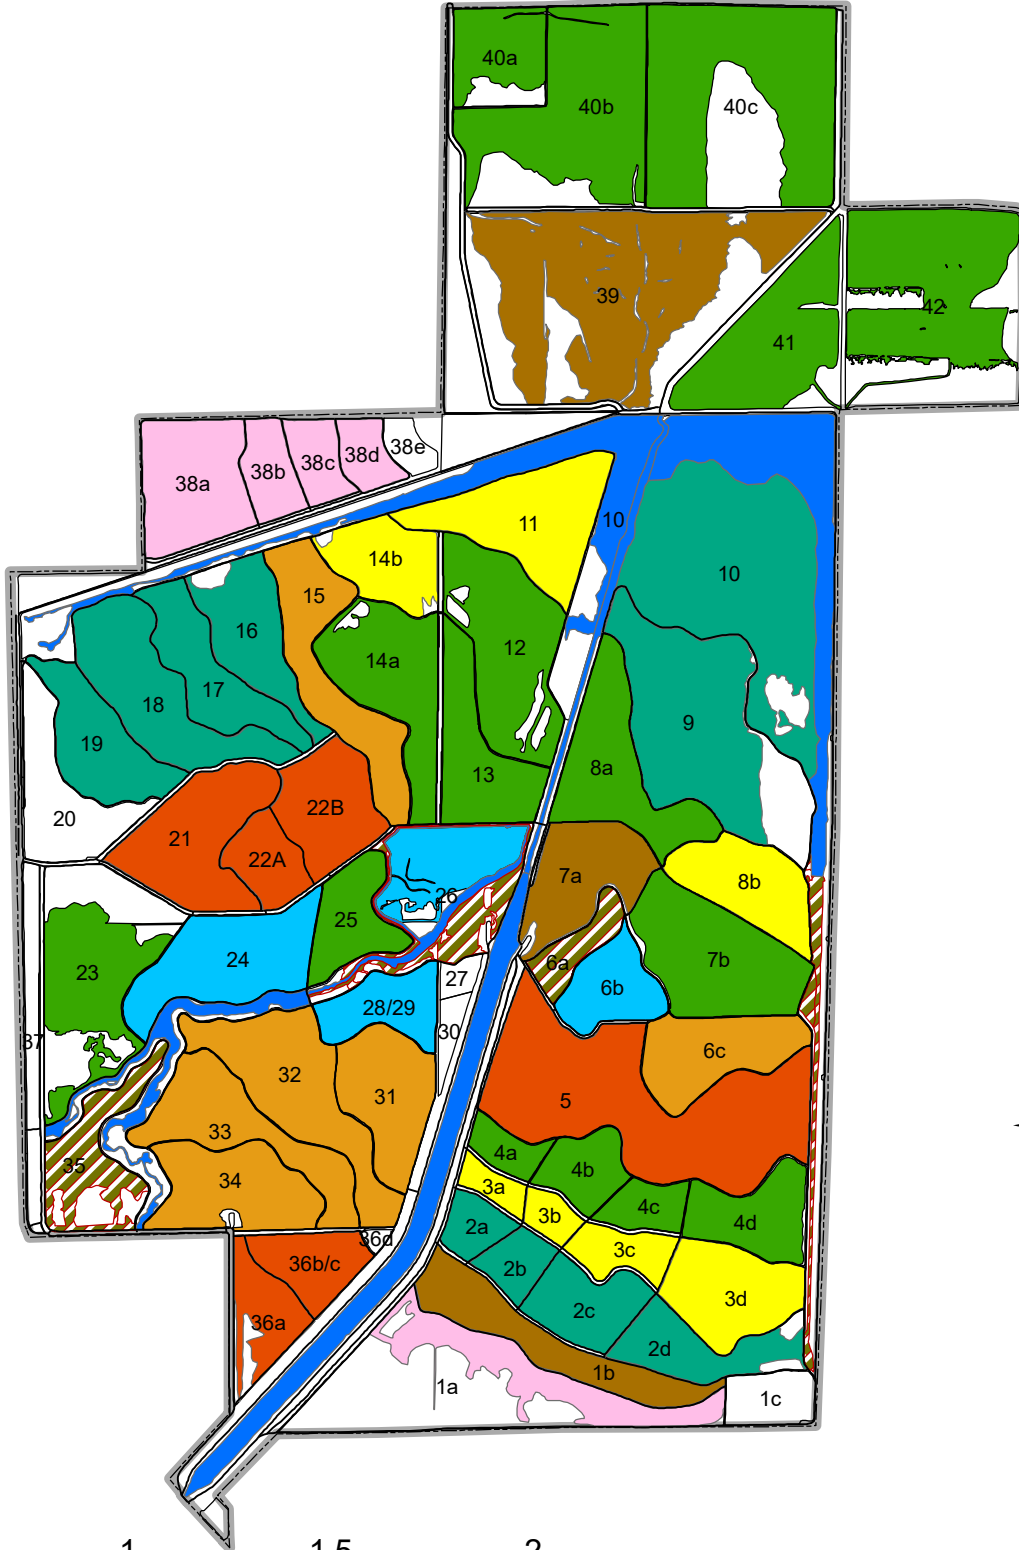

Volta Wildlife Area 2018 Flood-up Schedule

Flood Date

0 0.25 0.5 1 1.5 2 Miles