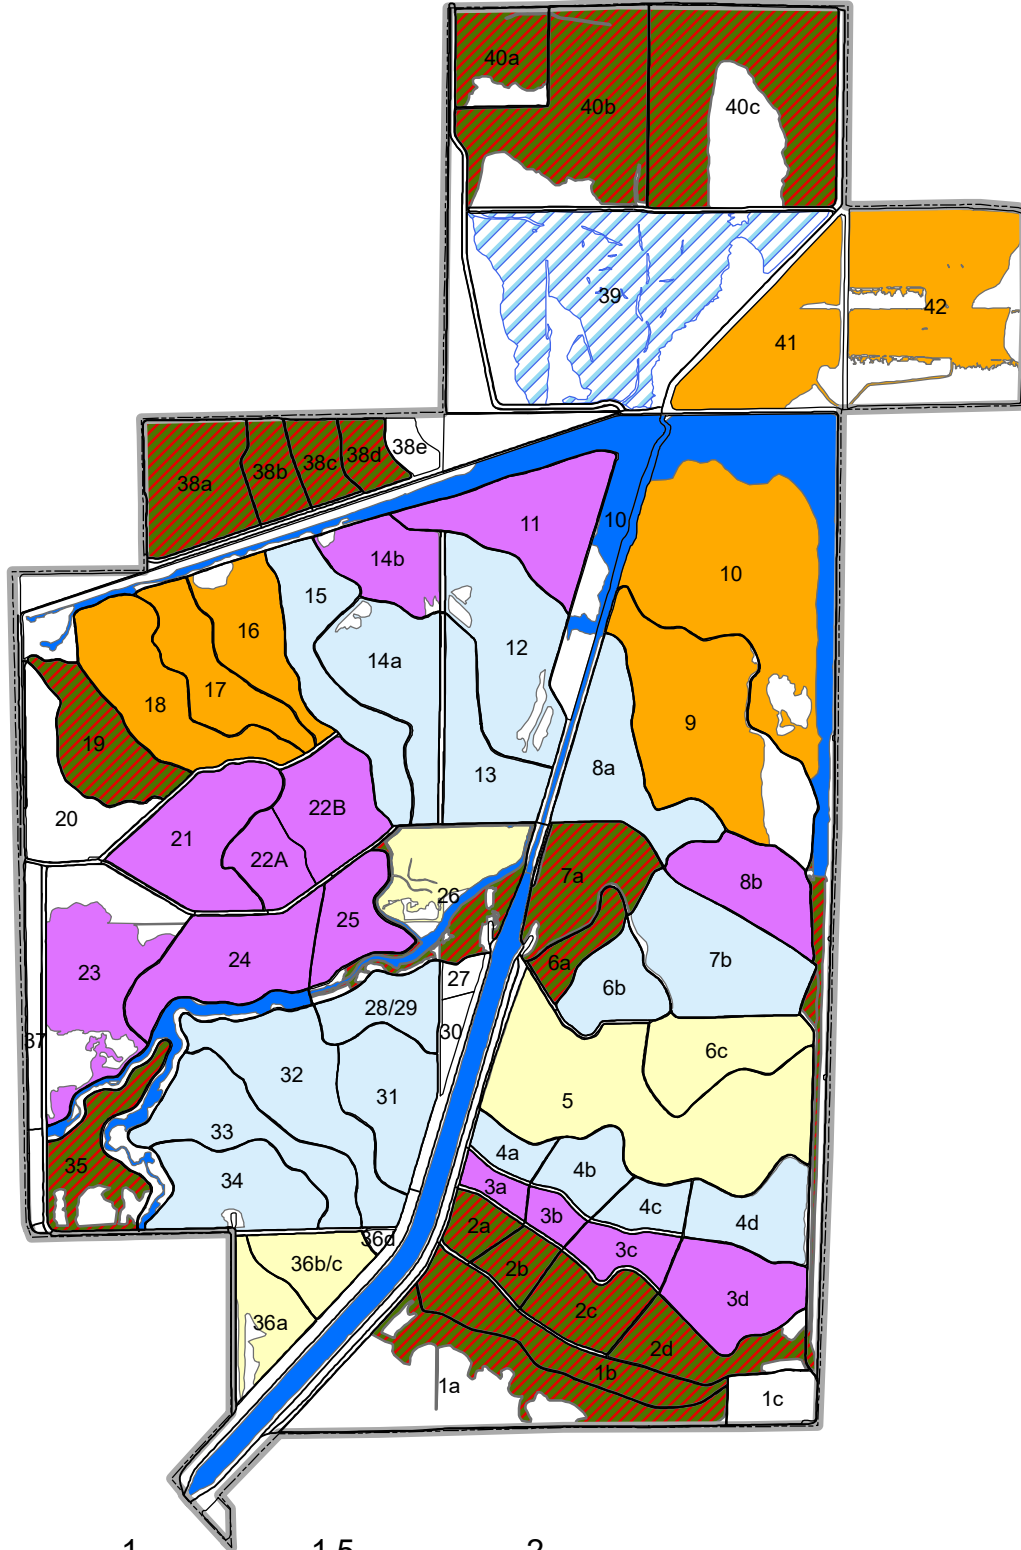

Volta Wildlife Area 2022 Flood-up Schedule

Flood_Date

August 15 - 30 (acres 260)

September 15 - 30 (acres 458)

Semi-Permanent (acres 143)

September 1 - 15 (acres 666)

October 1 - 15 (acres 513)

Not Flooded (acres 662)

Permanent (acres 210)

0 0.25 0.5 1 1.5 2 Miles