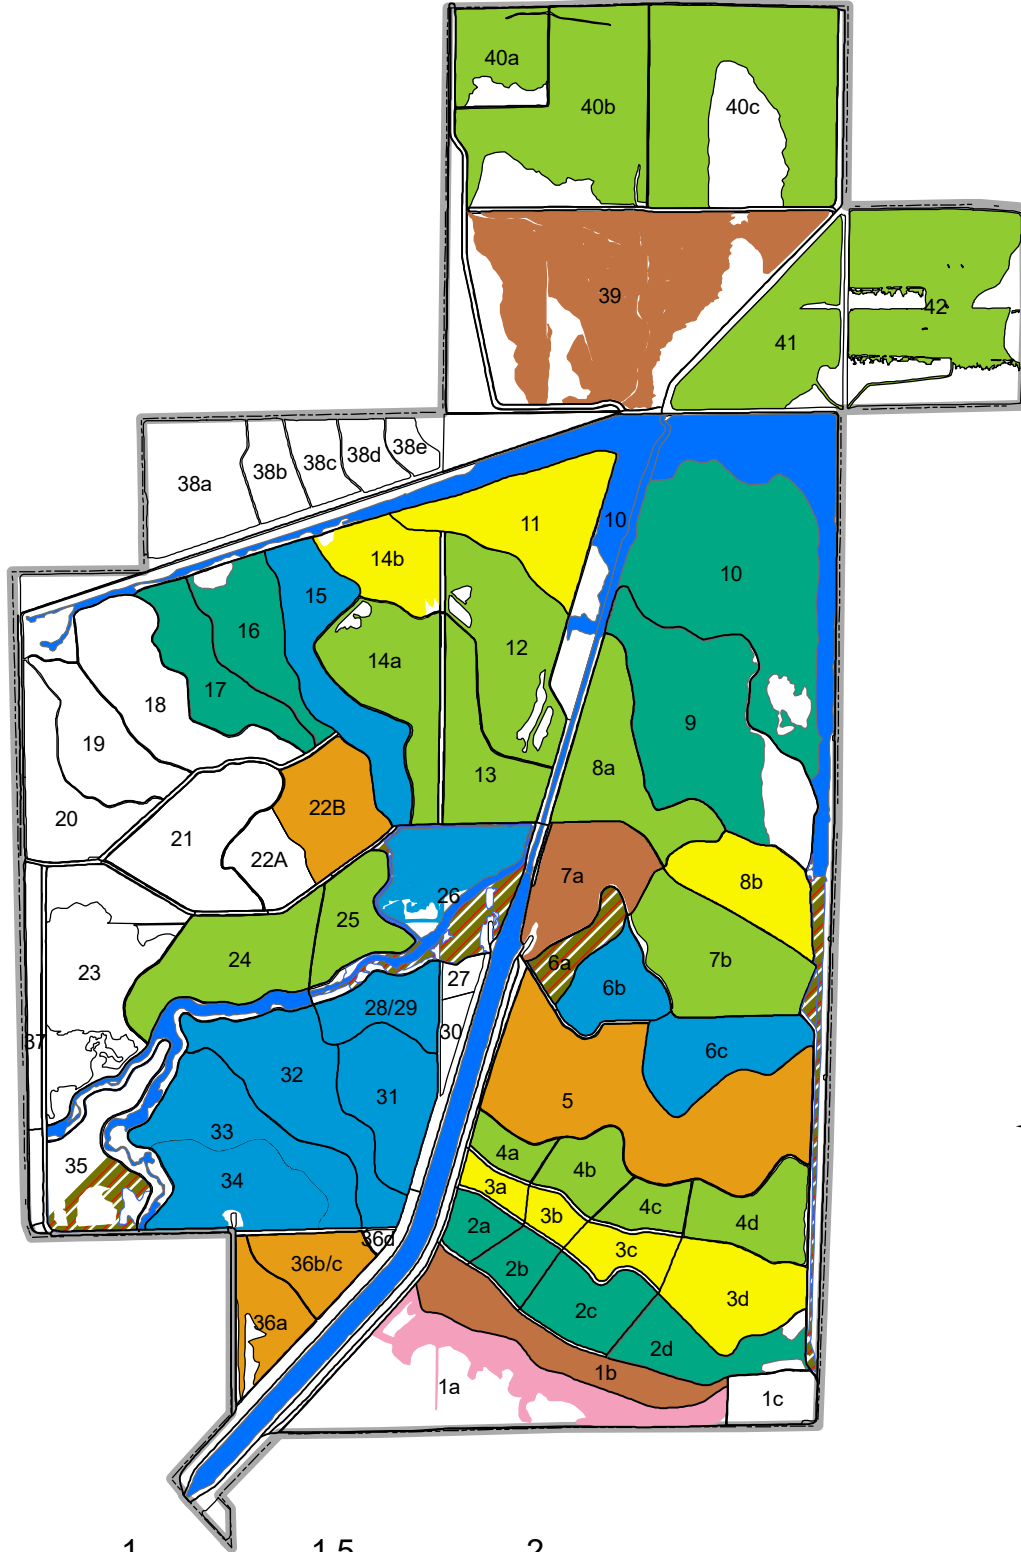

# Volta Wildlife Area 2019 Flood-up Schedule

## Flood Date

0 0.25 0.5 1 1.5 2 Miles