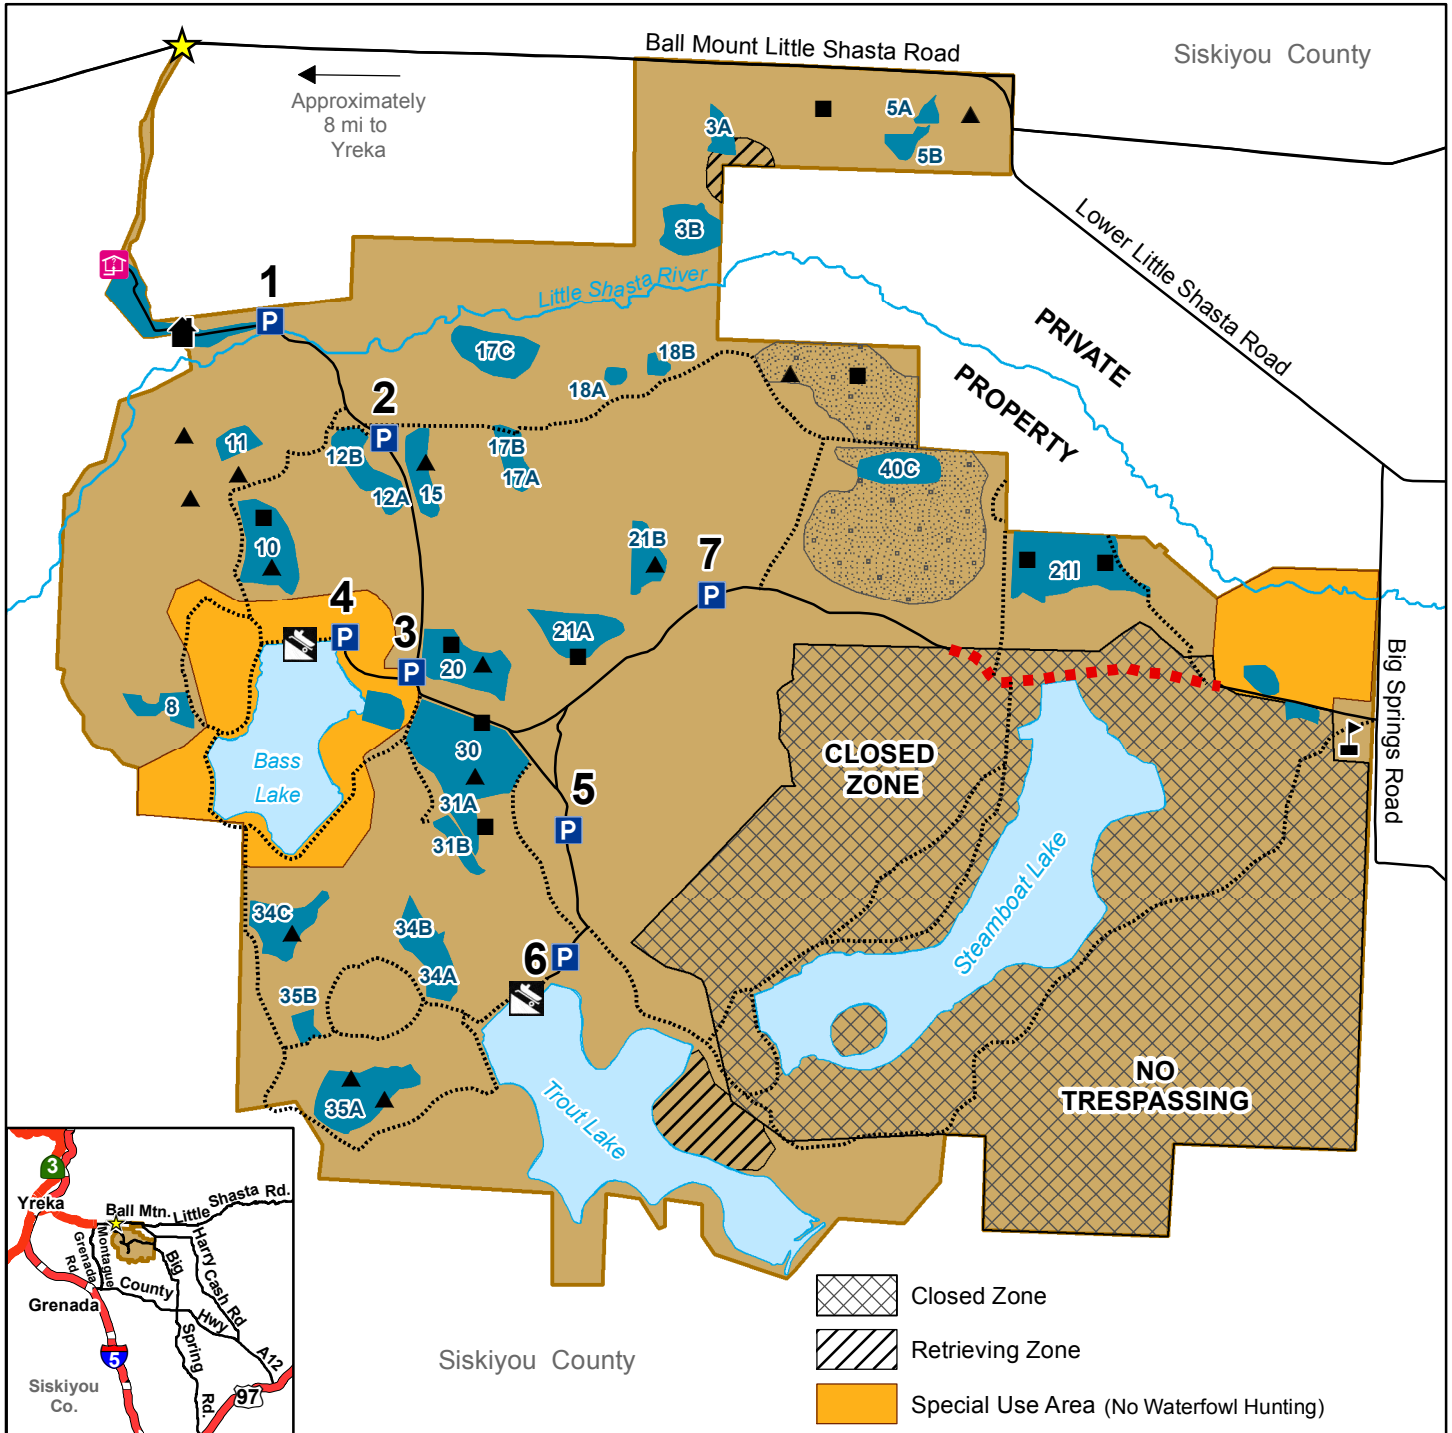

California Department of Fish and Wildlife Northern Region PUBLIC HUNTING MAP SHASTA VALLEY WILDLIFE AREA Siskiyou County

- Closed Zone
- Retrieving Zone
- Special Use Area (No Waterfowl Hunting)

- | | | |
|-----------------|----------------|---|
| Wildlife Area | Headquarters | Interstate Highway |
| Wetlands | Entrance Booth | State Highway |
| Grain Fields | Check Station | U.S. Highway |
| 4 Man Pit Blind | Parking | Local Road |
| 2 Man Pit Blind | Boat Ramp | Service Road (No Vehicles Allowed) |
| Entrance | | Closed Road (No Vehicles & Pedestrians Allowed) |