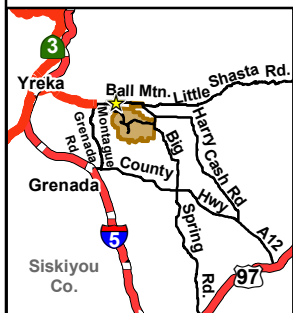

California Department of Fish and Wildlife Northern Region PUBLIC HUNTING MAP SHASTA VALLEY WILDLIFE AREA Siskiyou County

- Closed Zone
- Retrieving Zone
- Special Use Area (No Waterfowl Hunting)

- | | | |
|-----------------|----------------|---|
| Wildlife Area | Headquarters | Interstate Highway |
| Wetlands | Entrance Booth | State Highway |
| Grain Fields | Check Station | U.S. Highway |
| 4 Man Pit Blind | Parking | Local Road |
| 2 Man Pit Blind | Boat Ramp | Service Road (No Vehicles Allowed) |
| Entrance | | Closed Road (No Vehicles & Pedestrians Allowed) |