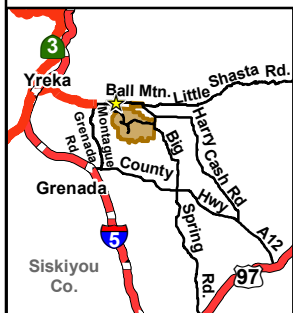

California Department of Fish and Wildlife Northern Region PUBLIC USE MAP SHASTA VALLEY WILDLIFE AREA Siskiyou County

Wildlife Area	Entrance Booth	Interstate Highway
Wetlands	Check Station	State Highway
Closed Zone	Parking	U.S. Highway
Entrance	Boat Ramp	Local Road
Headquarters	Service Road (No Vehicles Allowed)	Closed Road (No Vehicles & Pedestrians Allowed)